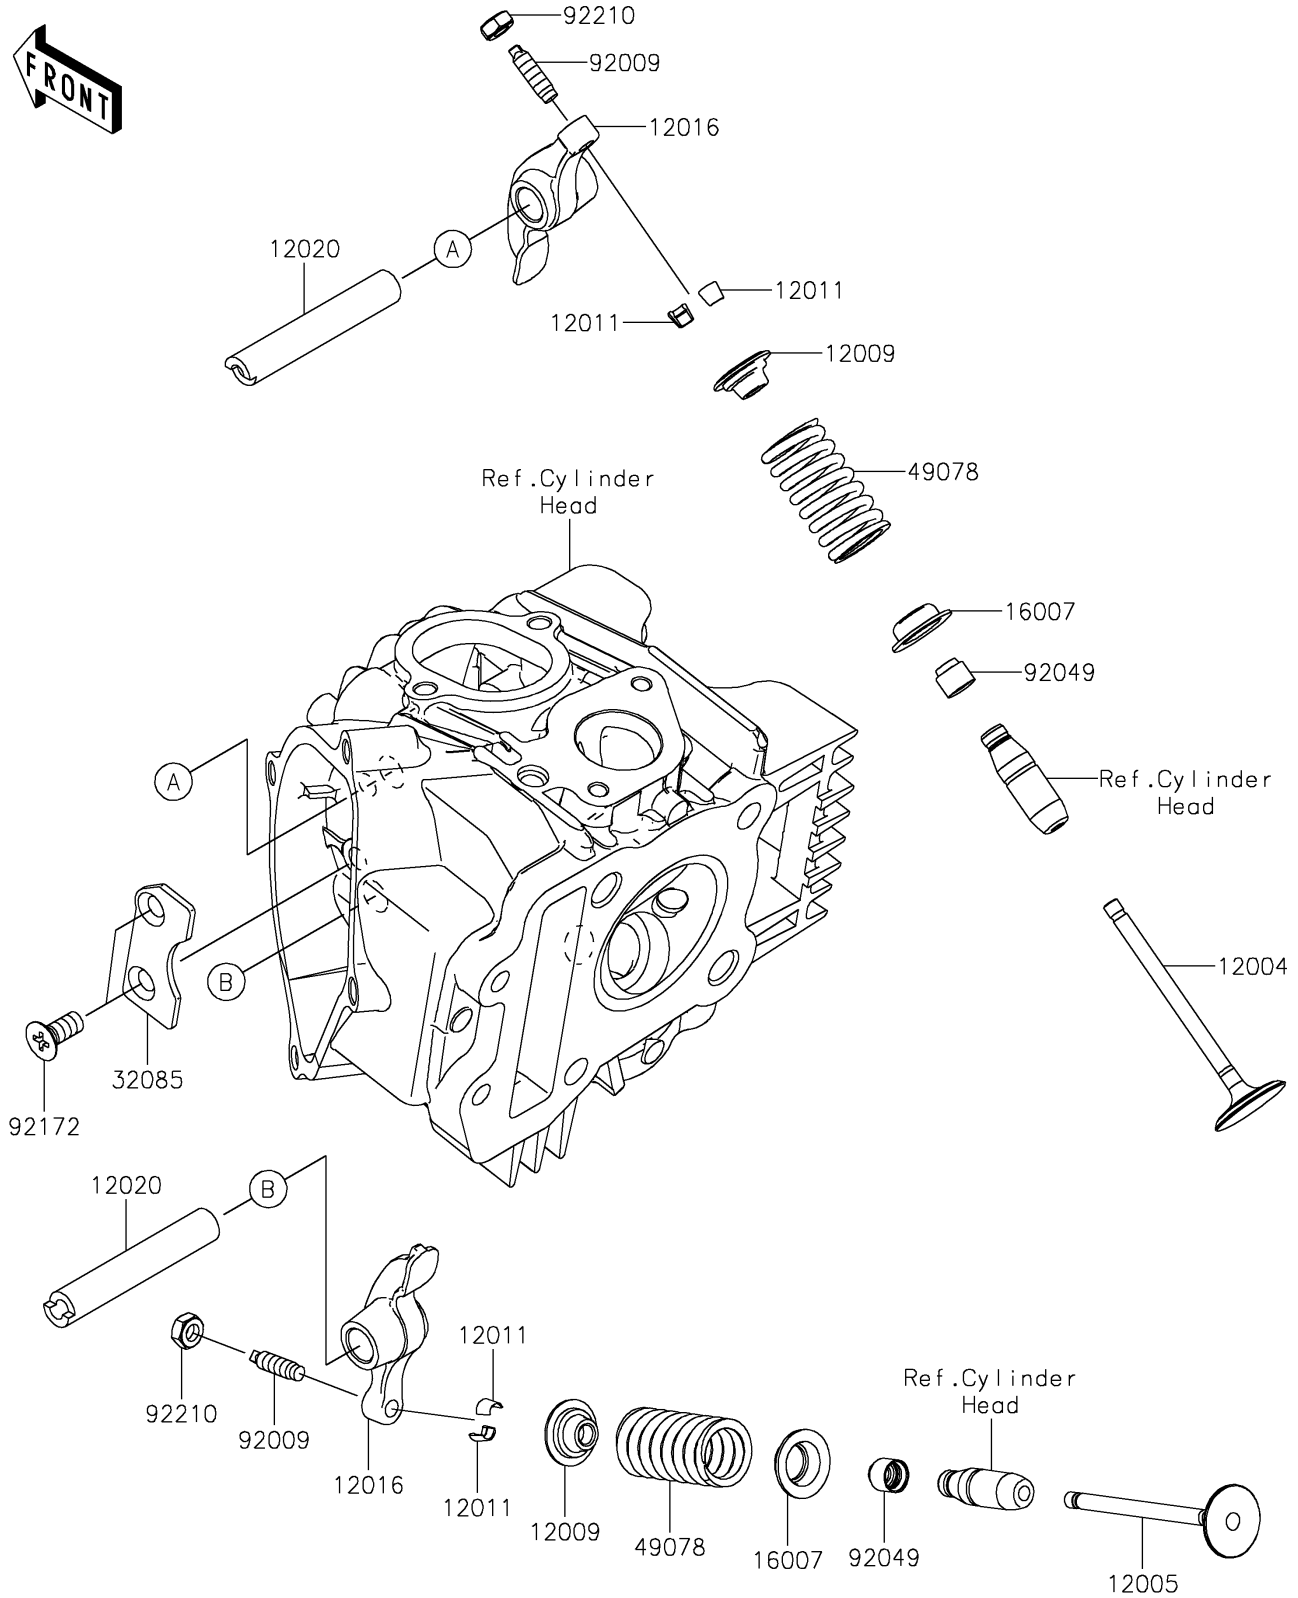

2018 Z125 PRO PARTS DIAGRAM

Valve(s)

E1210

2018 Z125 PRO PARTS LIST

Valve(s)

ITEM NAME	PART NUMBER	QUANTITY
VALVE-INTAKE (Ref # 12004)	12004-0710	1
VALVE-EXHAUST (Ref # 12005)	12005-0713	1
RETAINER-VALVE SPRING (Ref # 12009)	12009-1073	2
COLLET (Ref # 12011)	12011-1053	4
ARM-ROCKER (Ref # 12016)	12016-0001	2
SHAFT-ROCKER (Ref # 12020)	12020-0010	2
SEAT-SPRING,VALVE (Ref # 16007)	16007-1187	2
STOPPER (Ref # 32085)	32085-1553	1
SPRING-ENGINE VALVE (Ref # 49078)	49078-1151	2
SCREW,VALVE ADJUST (Ref # 92009)	92009-1109	2
SEAL-OIL, VSB 4.3 7.5 5.3 8.3 (Ref # 92049)	92049-1349	2
SCREW,6X15 (Ref # 92172)	92172-0143	2
NUT,VALVE ADJUST LOCK (Ref # 92210)	92210-1491	2