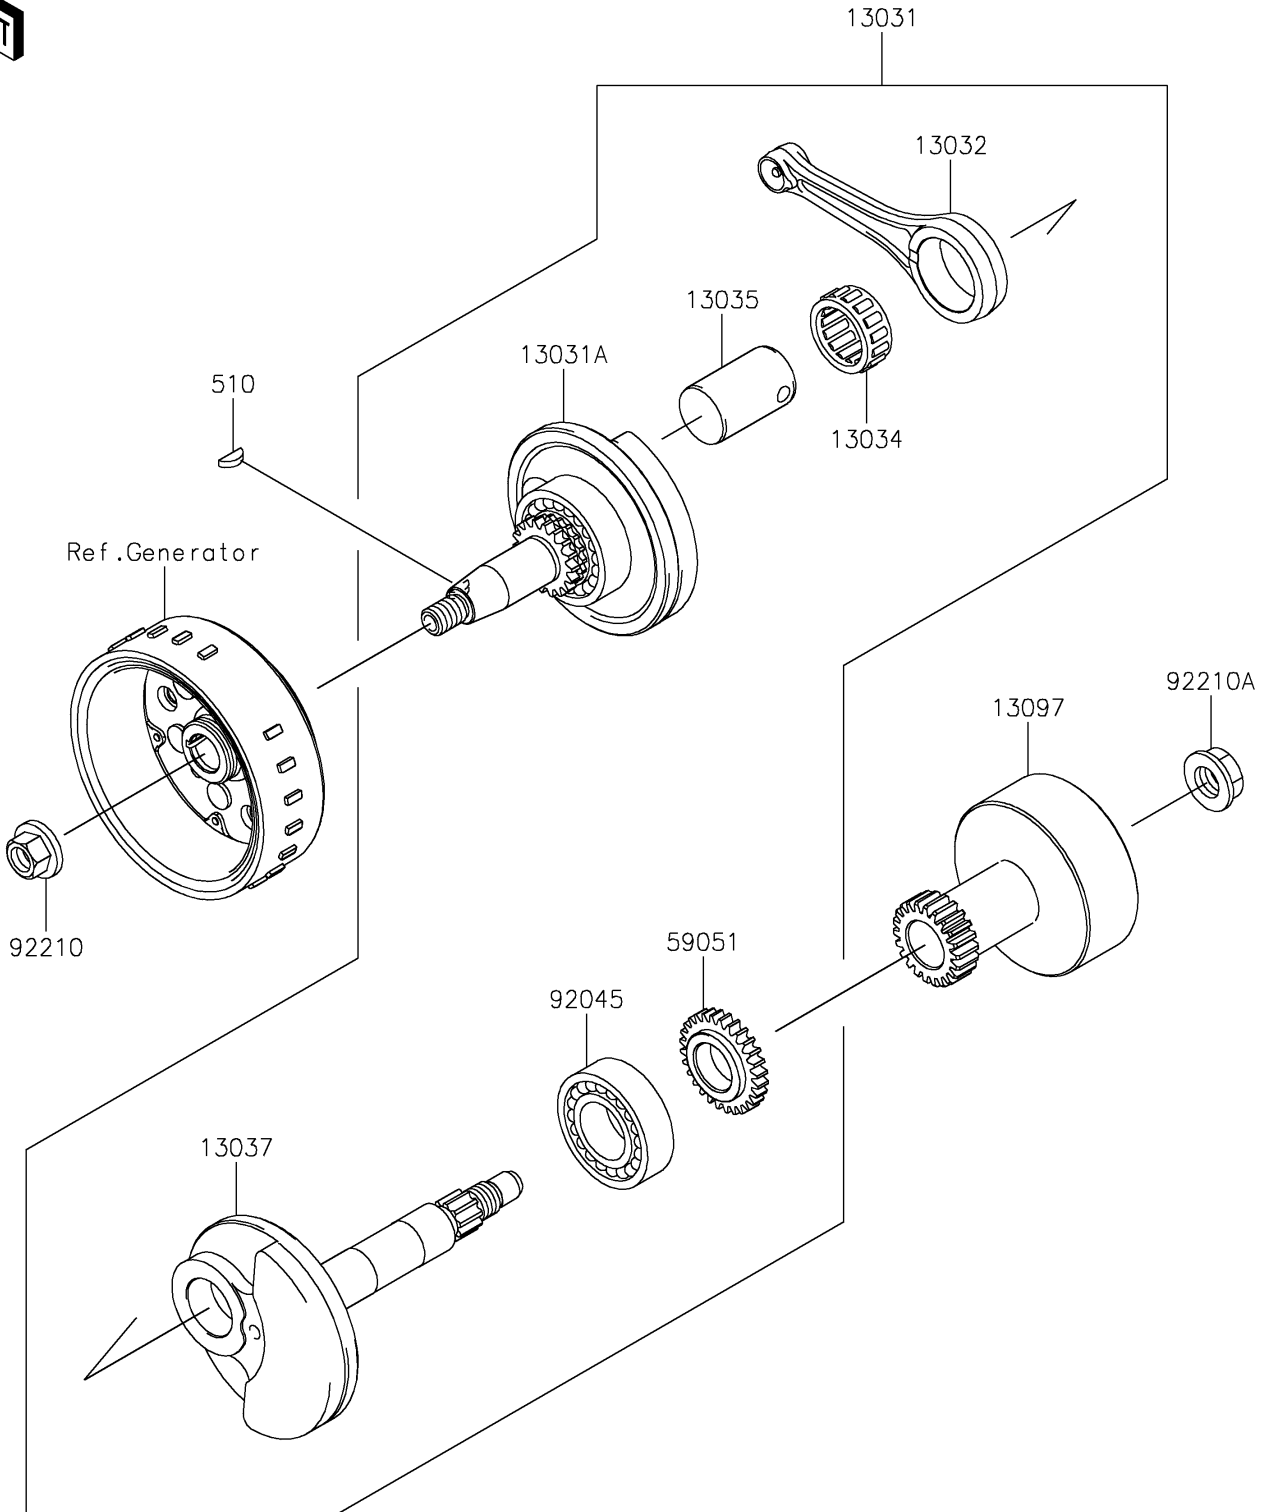

2018 Z125 PRO PARTS DIAGRAM

Crankshaft

E1321

2018 Z125 PRO PARTS LIST

Crankshaft

ITEM NAME	PART NUMBER	QUANTITY
CRANKSHAFT-COMP (Ref # 13031)	13031-0825	1
CRANKSHAFT-COMP,LH (Ref # 13031A)	13031-0826	1
ROD-CONNECTING (Ref # 13032)	13032-0749	1
BEARING-BIG END,KT 263314EGC06 (Ref # 13034)	13034-0010	1
PIN-CRANK (Ref # 13035)	13035-0031	1
CRANKSHAFT,RH (Ref # 13037)	13037-0790	1
GEAR-PRIMARY SPUR,22T (Ref # 13097)	13097-0581	1
KEY-WOODRUFF (Ref # 510)	510A3200	1
GEAR-SPUR (Ref # 59051)	59051-1402	1
BEARING-BALL,TMB205CJR2C2 (Ref # 92045)	92045-1293	1
NUT,12MM (Ref # 92210)	92210-0176	1
NUT,14MM (Ref # 92210A)	92210-1374	1