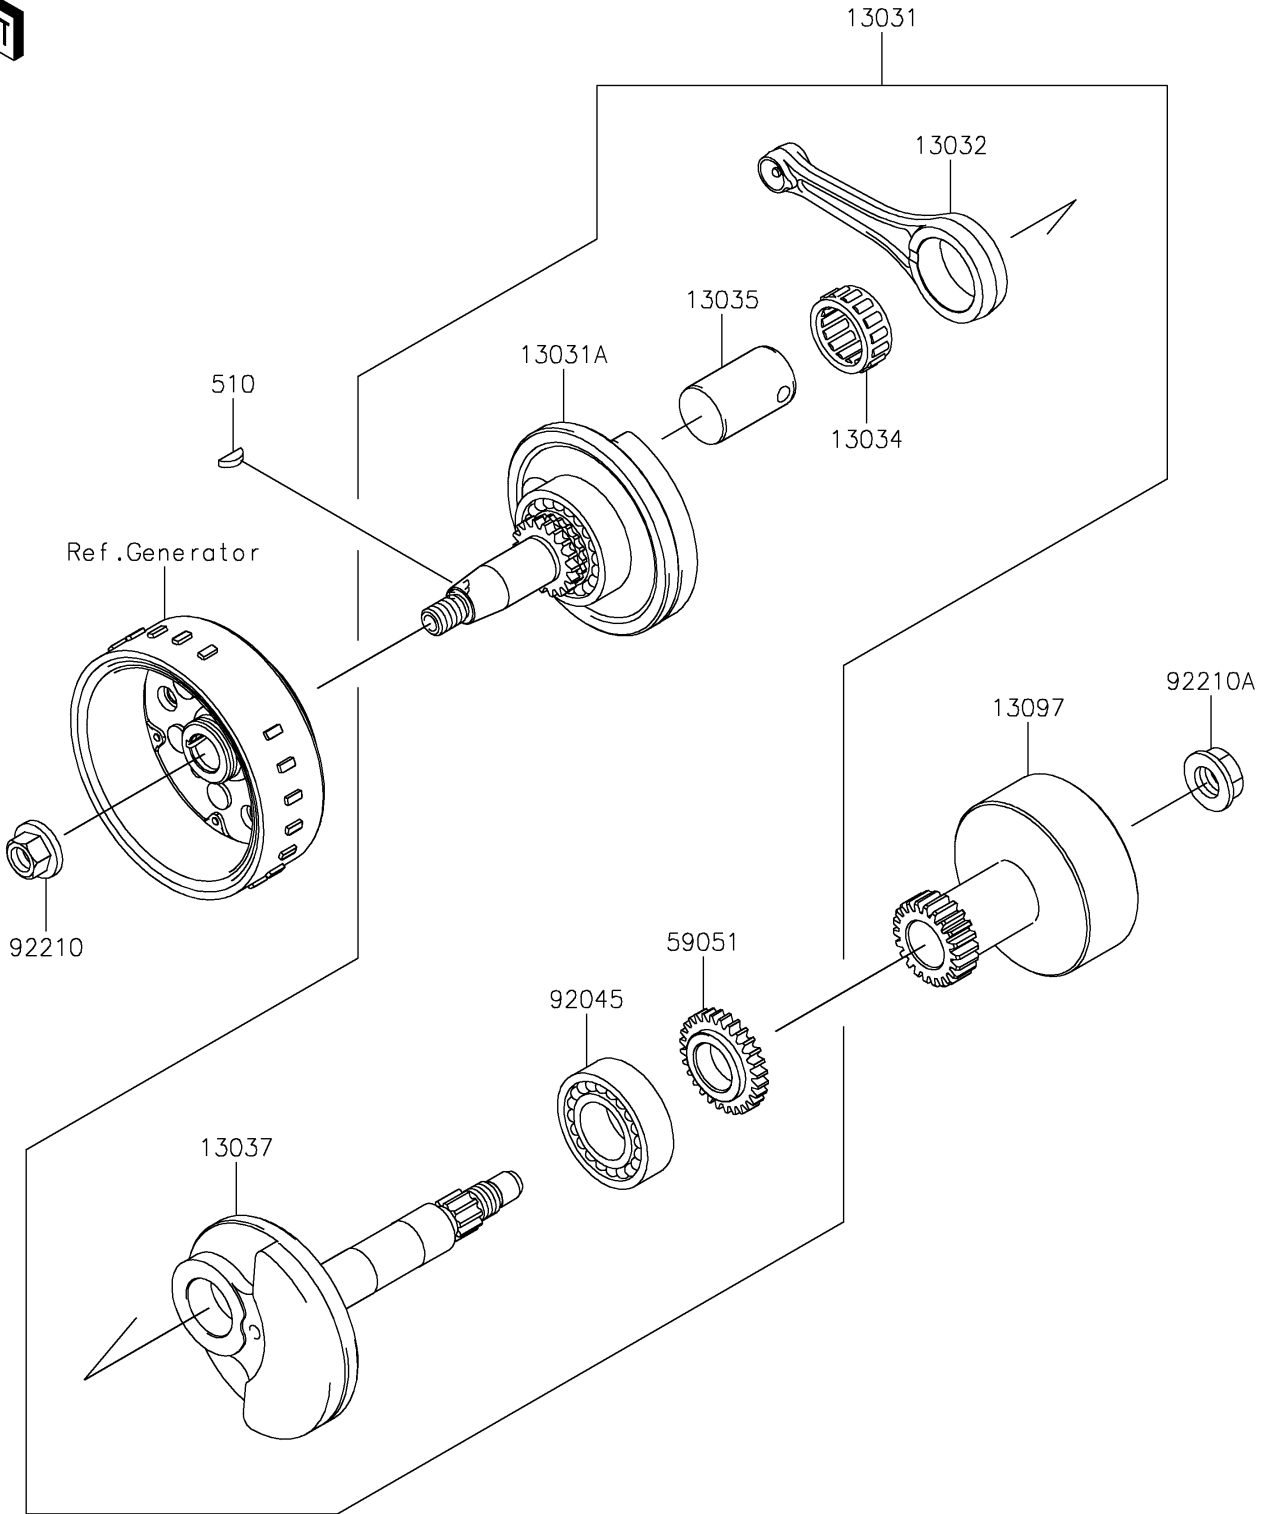

2019 Z125 PRO PARTS DIAGRAM

Crankshaft

E1321

2019 Z125 PRO PARTS LIST

Crankshaft

ITEM NAME	PART NUMBER	QUANTITY
CRANKSHAFT-COMP (Ref # 13031)	13031-0825	1
CRANKSHAFT-COMP,LH (Ref # 13031A)	13031-0826	1
ROD-CONNECTING (Ref # 13032)	13032-0749	1
BEARING-BIG END,KT 263314EGC06 (Ref # 13034)	13034-0010	1
PIN-CRANK (Ref # 13035)	13035-0031	1
CRANKSHAFT,RH (Ref # 13037)	13037-0790	1
GEAR-PRIMARY SPUR,22T (Ref # 13097)	13097-0581	1
KEY-WOODRUFF (Ref # 510)	510A3200	1
GEAR-SPUR (Ref # 59051)	59051-1402	1
BEARING-BALL,TMB205CJR2C2 (Ref # 92045)	92045-1293	1
NUT,12MM (Ref # 92210)	92210-0176	1
NUT,14MM (Ref # 92210A)	92210-1374	1