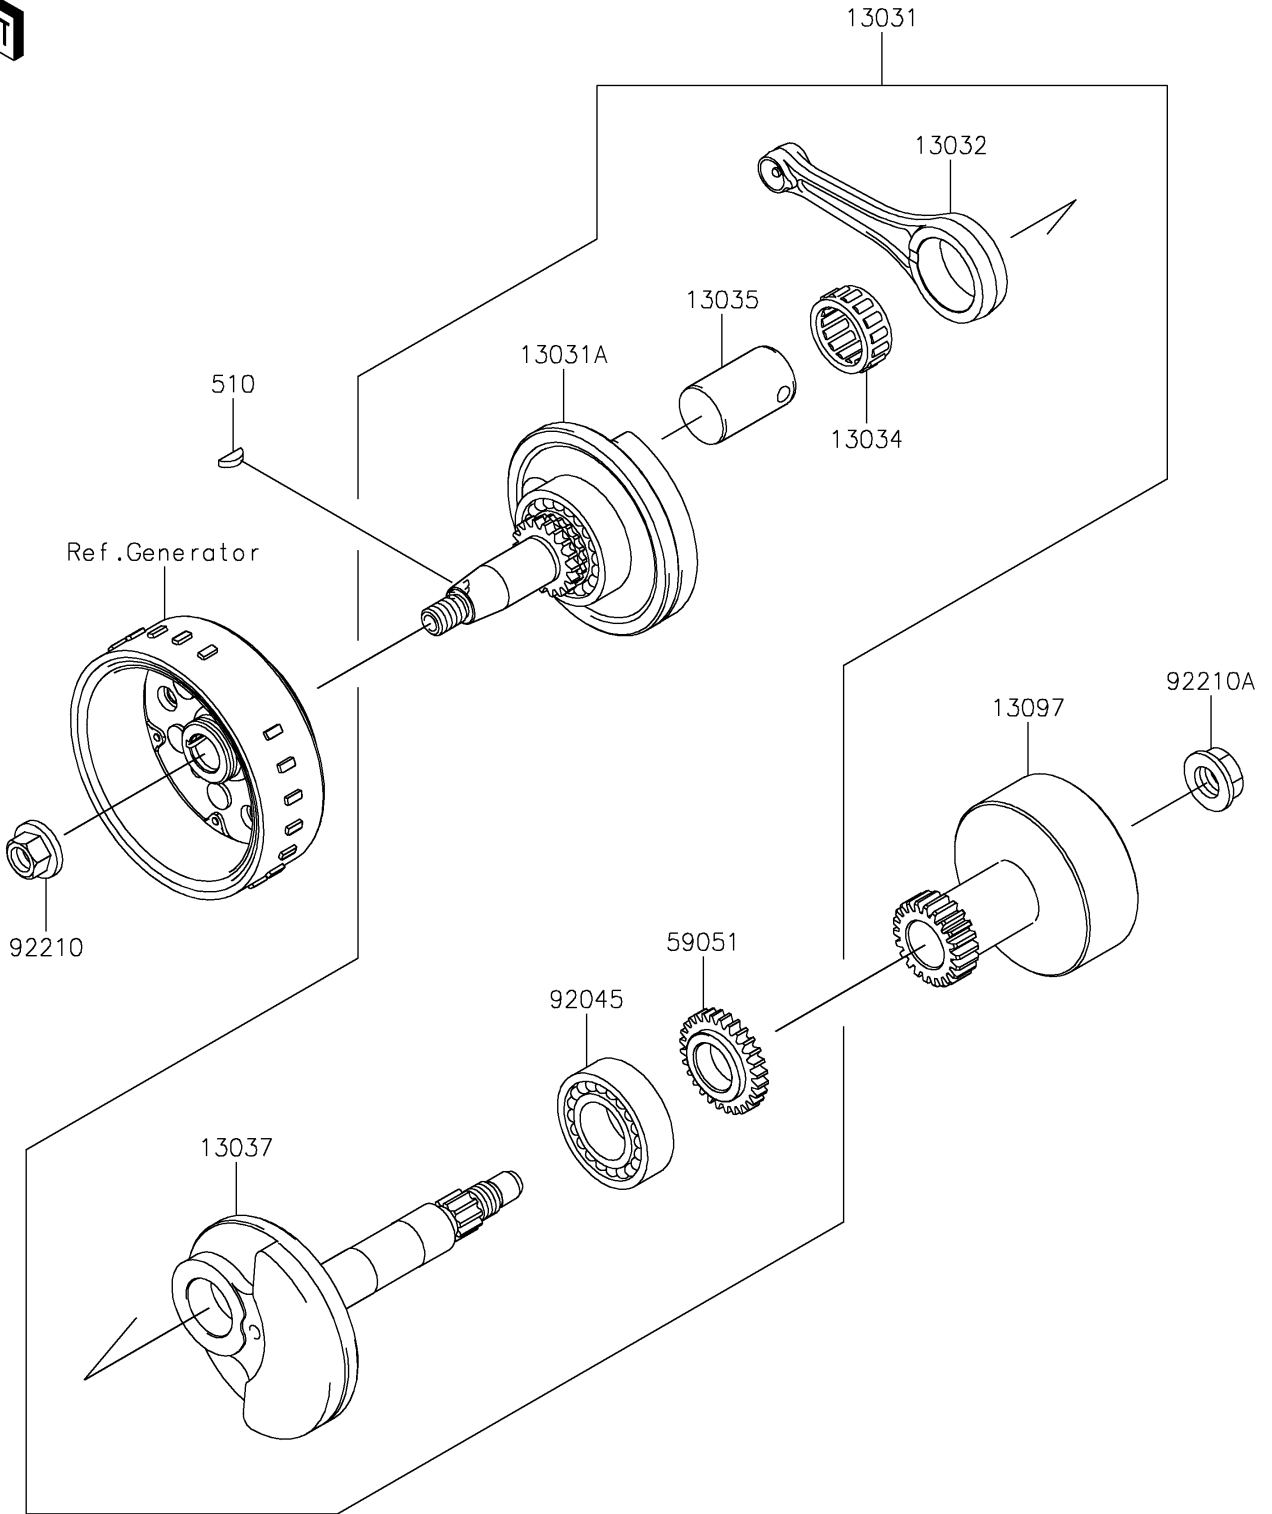

# 2019 Z125 PRO PARTS DIAGRAM

Crankshaft

E1321

## 2019 Z125 PRO PARTS LIST

### Crankshaft

ITEM NAME	PART NUMBER	QUANTITY
CRANKSHAFT-COMP (Ref # 13031)	13031-0825	1
CRANKSHAFT-COMPLH (Ref # 13031A)	13031-0826	1
ROD-CONNECTING (Ref # 13032)	13032-0749	1
BEARING-BIG END,KT 263314EGC06 (Ref # 13034)	13034-0010	1
PIN-CRANK (Ref # 13035)	13035-0031	1
CRANKSHAFT,RH (Ref # 13037)	13037-0790	1
GEAR-PRIMARY SPUR,22T (Ref # 13097)	13097-0581	1
KEY-WOODRUFF (Ref # 510)	510A3200	1
GEAR-SPUR (Ref # 59051)	59051-1402	1
BEARING-BALL,TMB205CJR2C2 (Ref # 92045)	92045-1293	1
NUT,12MM (Ref # 92210)	92210-0176	1
NUT,14MM (Ref # 92210A)	92210-1374	1