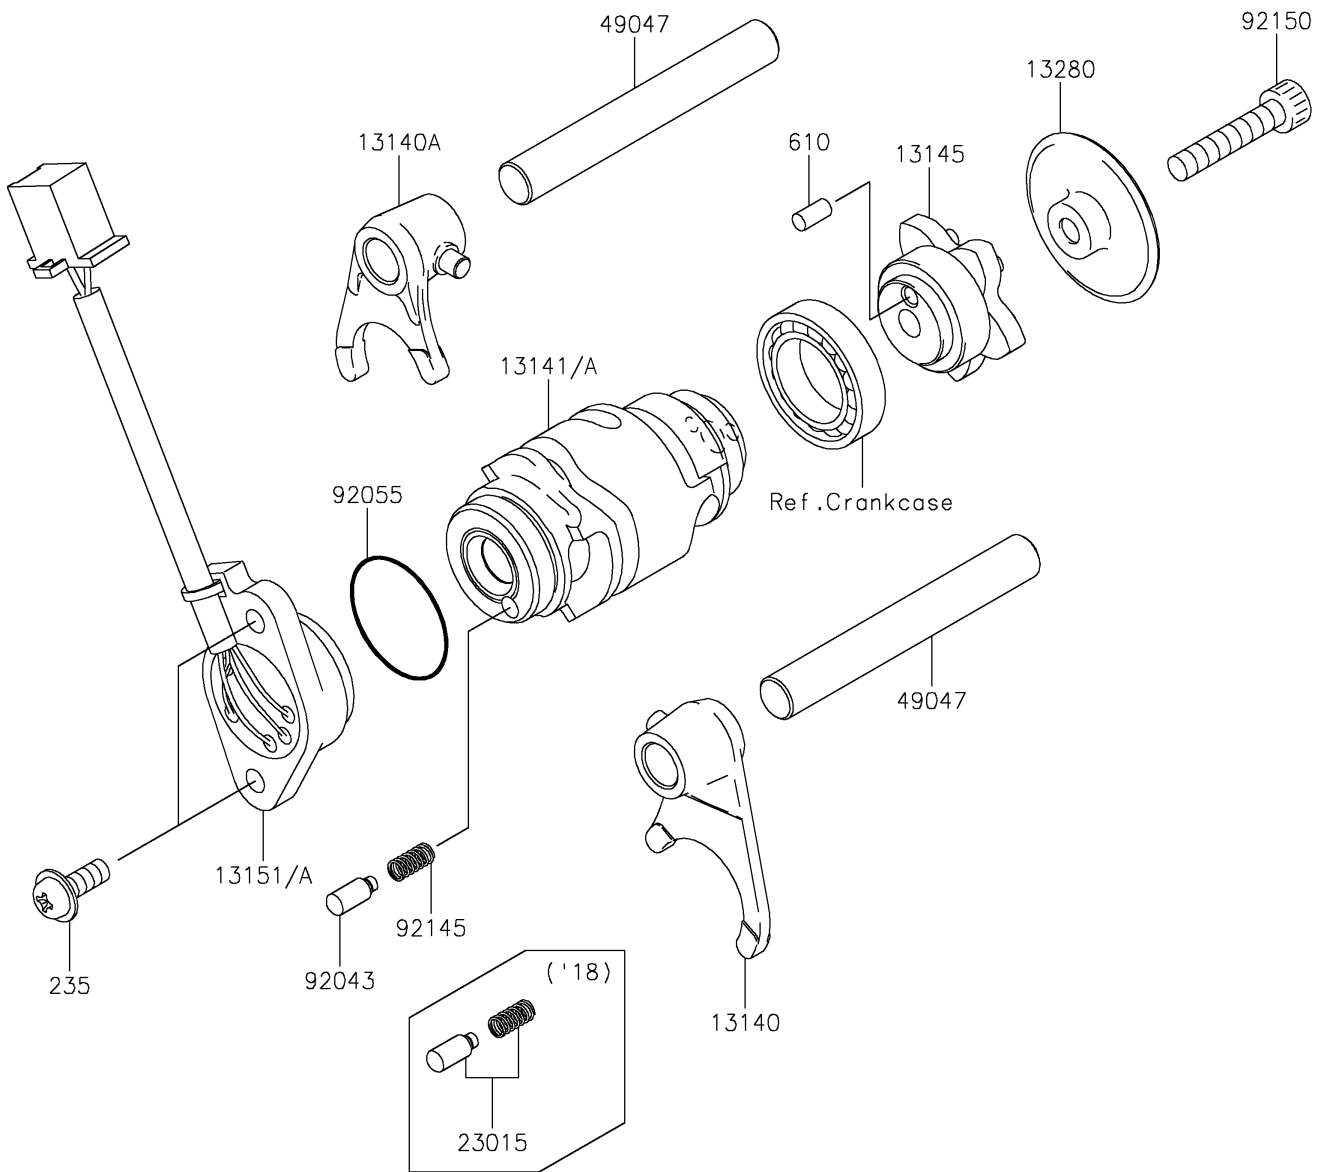

2018 Z125 PRO PARTS DIAGRAM

Gear Change Drum/Shift Fork(s)

E1362

2018 Z125 PRO PARTS LIST

Gear Change Drum/Shift Fork(s)

ITEM NAME	PART NUMBER	QUANTITY
FORK-SHIFT,LOW&3RD (Ref # 13140)	13140-0058	1
FORK-SHIFT,2ND&4TH (Ref # 13140A)	13140-0059	1
DRUM-CHANGE (Ref # 13141)	13141-0053	1
CAM-CHANGE DRUM (Ref # 13145)	13145-0049	1
SWITCH-COMP,GEAR POSITION (Ref # 13151)	13151-0570	1
HOLDER (Ref # 13280)	13280-1228	1
PIN-ASSY (Ref # 23015)	23015-5001	1
SCREW-PAN-WP-CROS,5X14 (Ref # 235)	235AA0514	2
ROD-SHIFT (Ref # 49047)	49047-1058	2
ROLLER,4X8 (Ref # 610)	610A0408	1
RING-O,27.7X2.4 (Ref # 92055)	92055-0827	1
BOLT,SOCKET,6X30 (Ref # 92150)	92150-1433	1