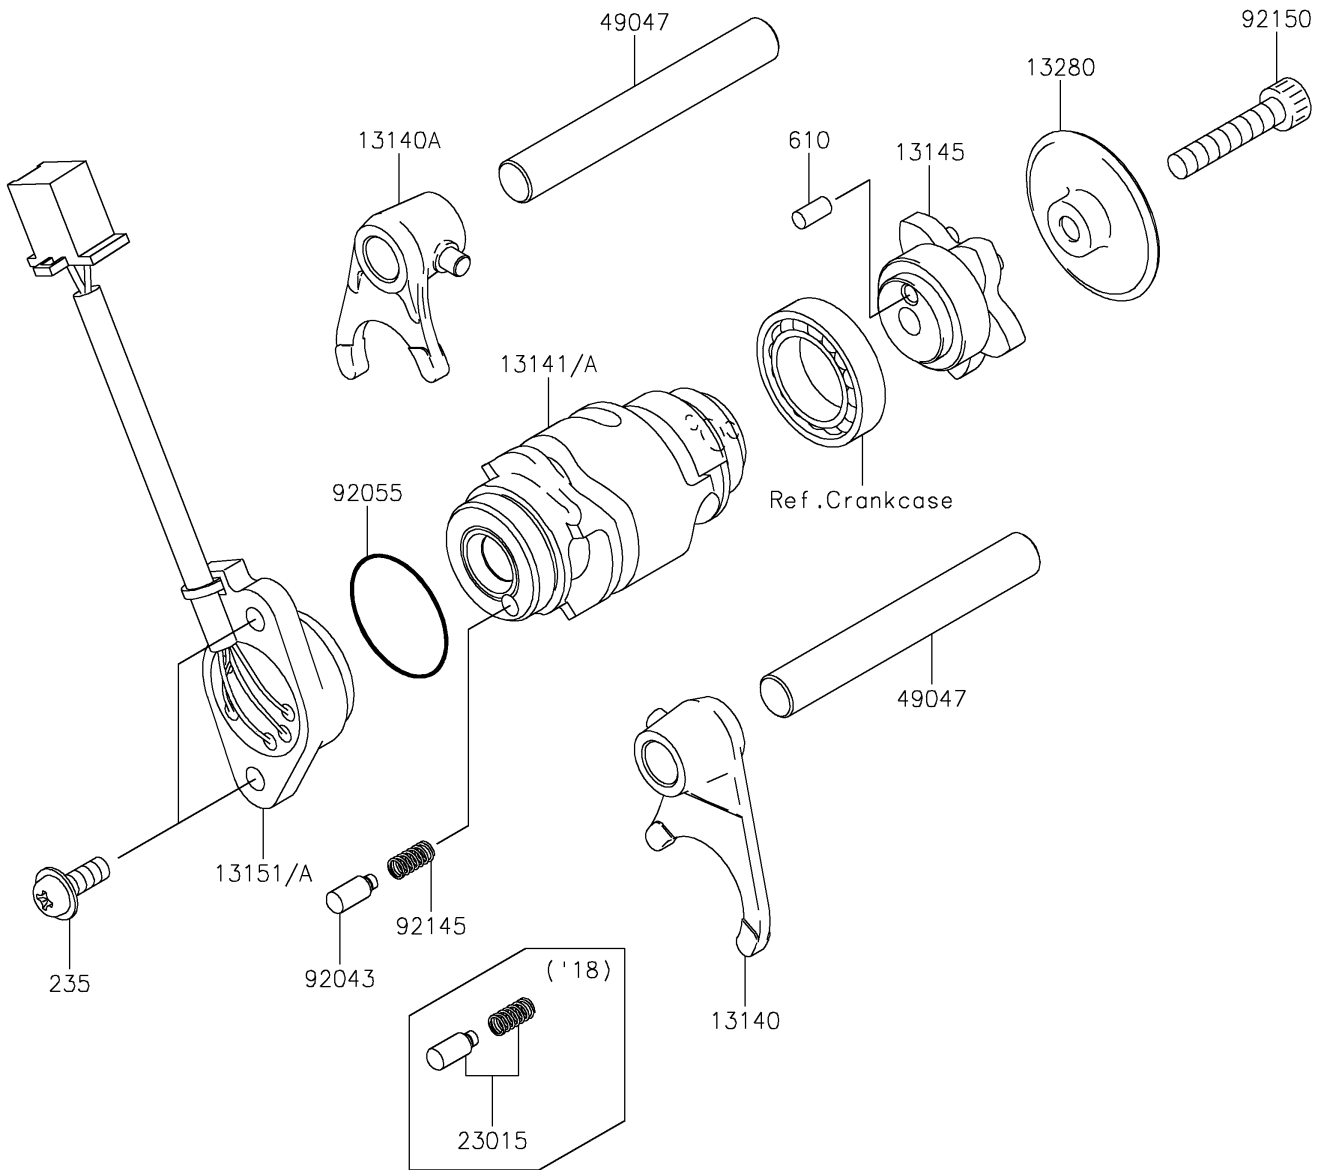

2018 Z125 PRO PARTS DIAGRAM

Gear Change Drum/Shift Fork(s)

E1362

2018 Z125 PRO PARTS LIST

Gear Change Drum/Shift Fork(s)

ITEM NAME	PART NUMBER	QUANTITY
FORK-SHIFT,LOW&3RD (Ref # 13140)	13140-0058	1
FORK-SHIFT,2ND&4TH (Ref # 13140A)	13140-0059	1
DRUM-CHANGE (Ref # 13141)	13141-0053	1
CAM-CHANGE DRUM (Ref # 13145)	13145-0049	1
SWITCH-COMP,GEAR POSITION (Ref # 13151)	13151-0570	1
HOLDER (Ref # 13280)	13280-1228	1
PIN-ASSY (Ref # 23015)	23015-5001	1
SCREW-PAN-WP-CROS,5X14 (Ref # 235)	235AA0514	2
ROD-SHIFT (Ref # 49047)	49047-1058	2
ROLLER,4X8 (Ref # 610)	610A0408	1
RING-O,27.7X2.4 (Ref # 92055)	92055-0827	1
BOLT,SOCKET,6X30 (Ref # 92150)	92150-1433	1