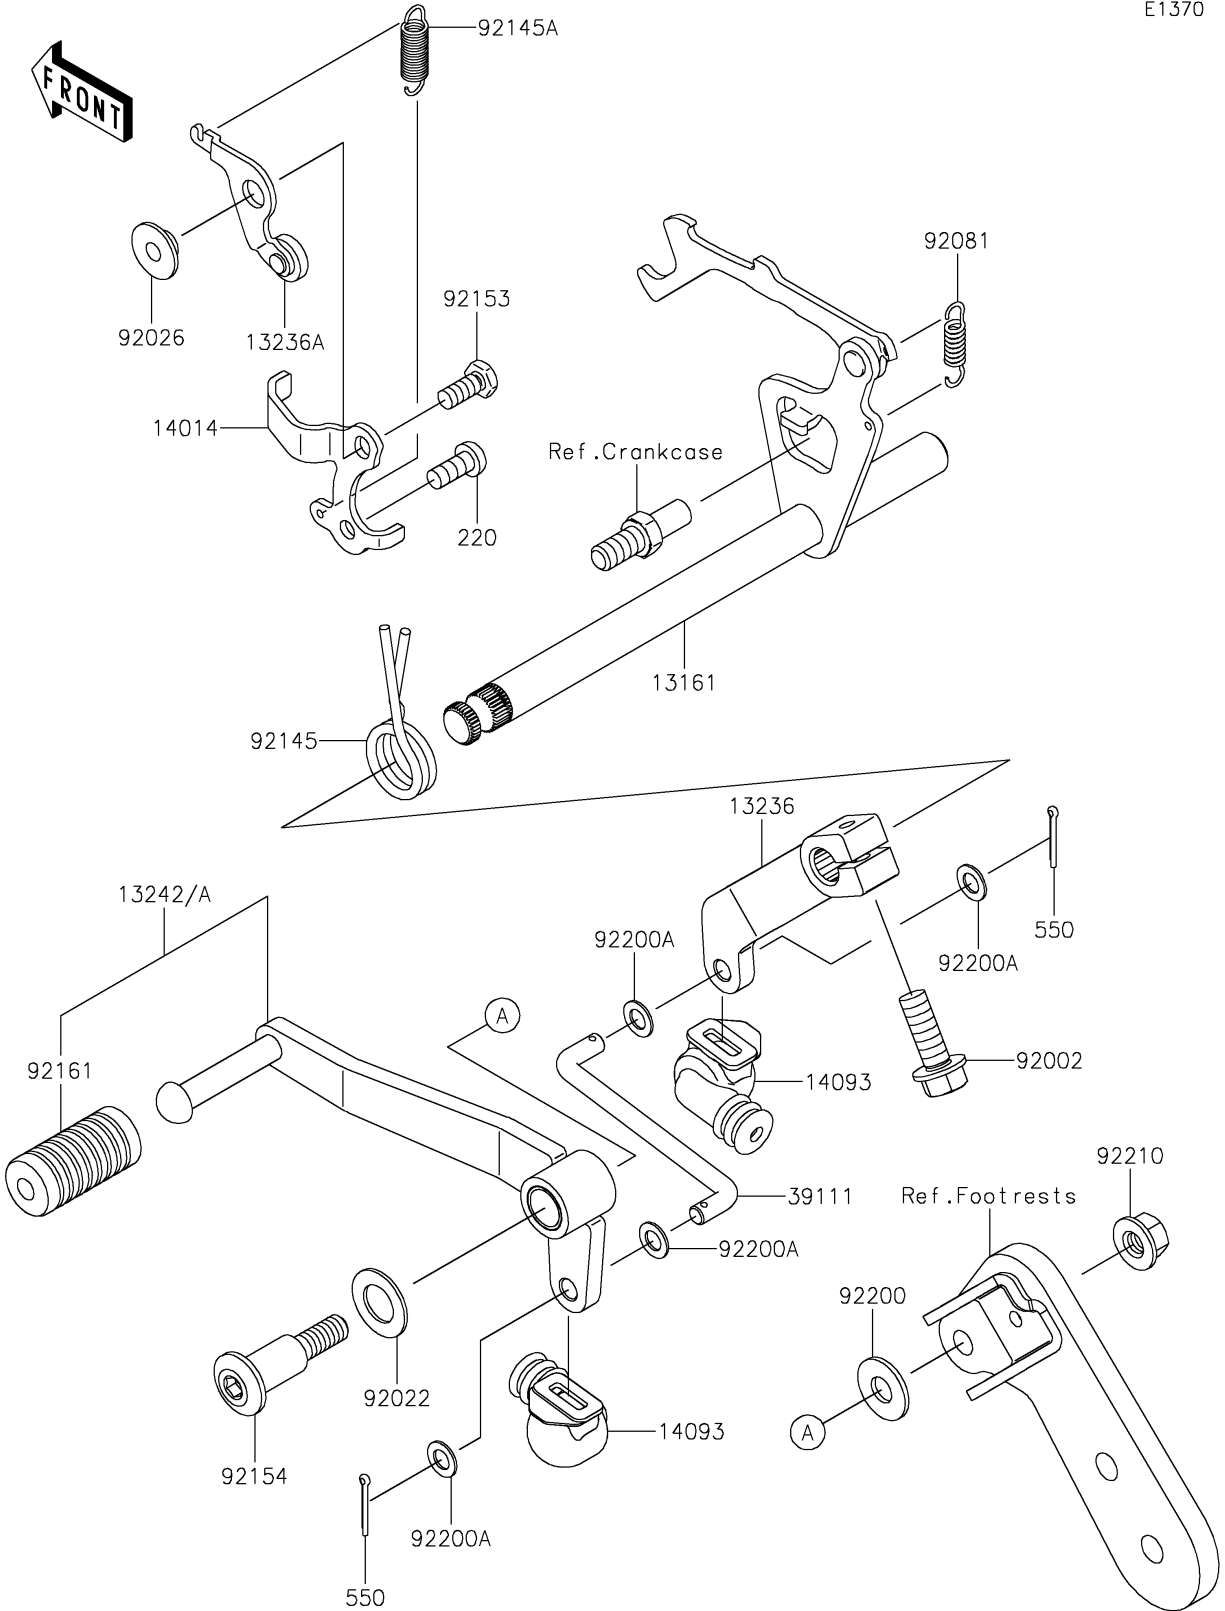

2018 Z125 PRO PARTS DIAGRAM

Gear Change Mechanism

E1370

2018 Z125 PRO PARTS LIST

Gear Change Mechanism

ITEM NAME	PART NUMBER	QUANTITY
-----------	-------------	----------