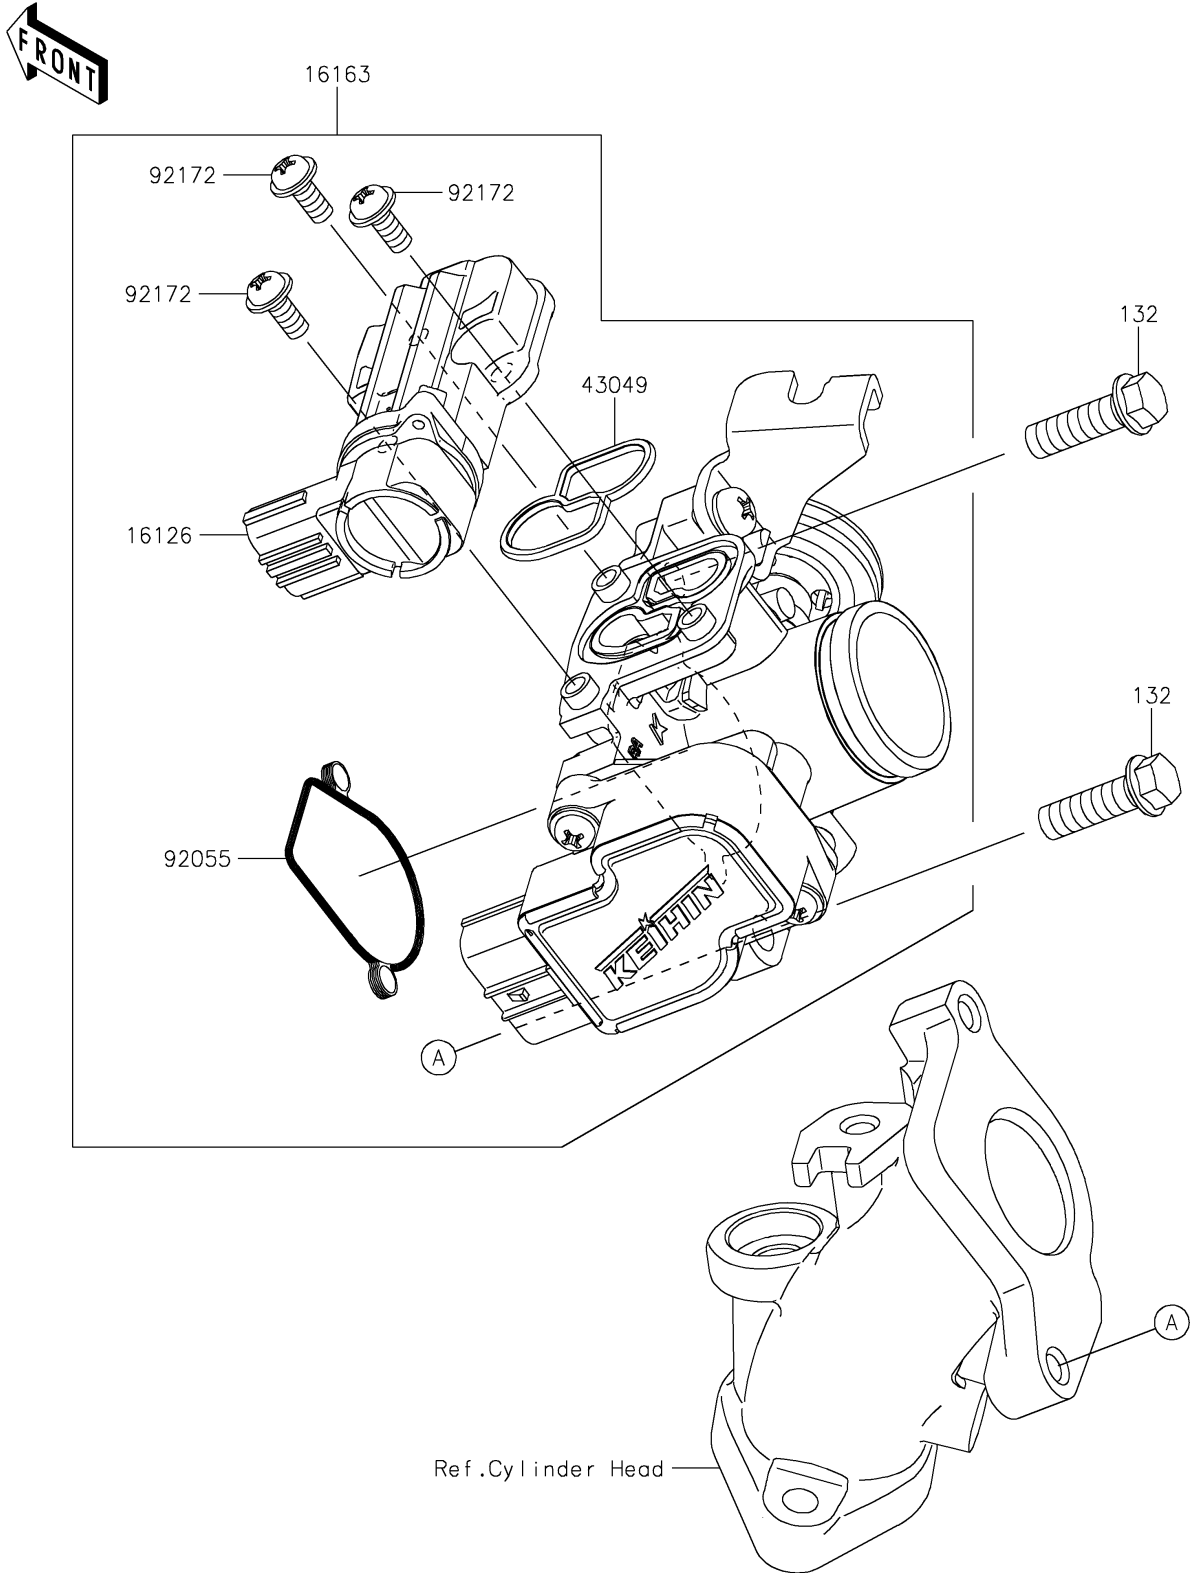

# 2018 Z125 PRO PARTS DIAGRAM

Throttle

E1510

## 2018 Z125 PRO PARTS LIST

### Throttle

ITEM NAME	PART NUMBER	QUANTITY
BOLT-FLANGED-SMALL,6X20 (Ref # 132)	132BA0620	2
VALVE,ISC (Ref # 16126)	16126-0741	1
THROTTLE-ASSY (Ref # 16163)	16163-0862	1
PACKING (Ref # 43049)	43049-0561	1
RING-O (Ref # 92055)	92055-0879	1
SCREW (Ref # 92172)	92172-1136	3