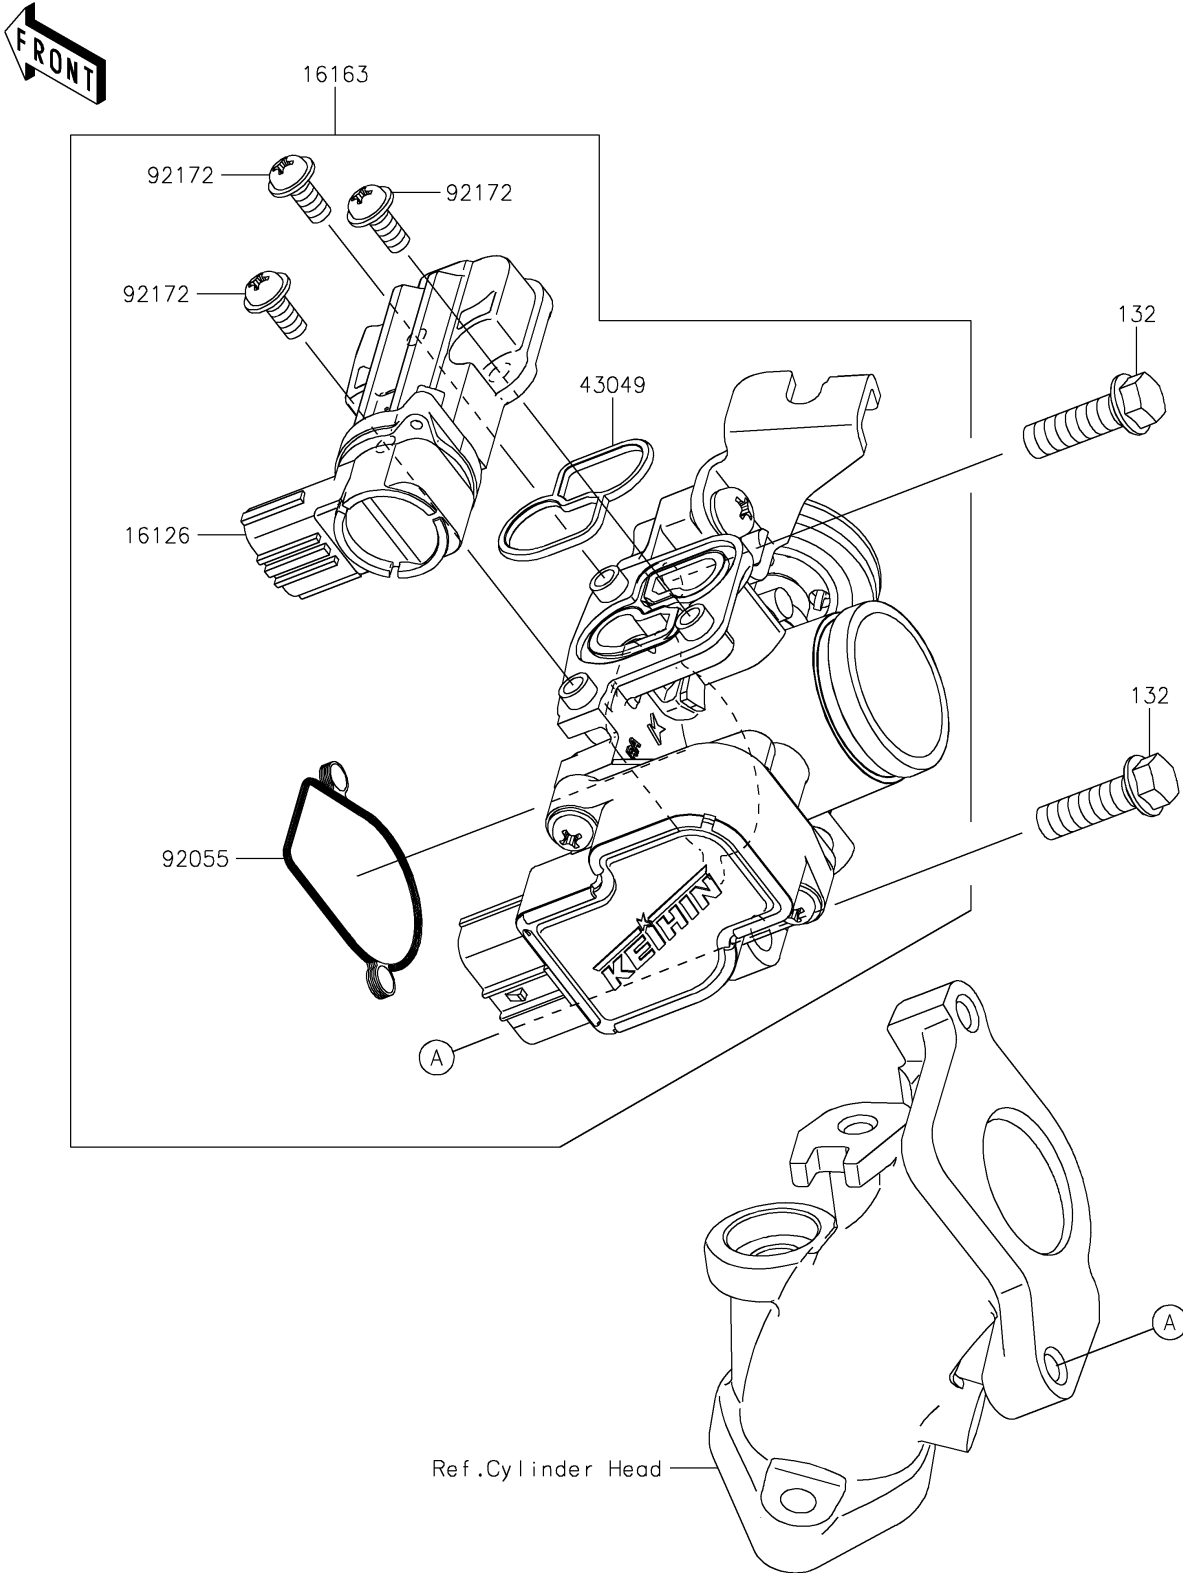

2019 Z125 PRO PARTS DIAGRAM

Throttle

E1510

2019 Z125 PRO PARTS LIST

Throttle

ITEM NAME	PART NUMBER	QUANTITY
BOLT-FLANGED-SMALL,6X20 (Ref # 132)	132BA0620	2
VALVE,ISC (Ref # 16126)	16126-0741	1
THROTTLE-ASSY (Ref # 16163)	16163-0862	1
PACKING (Ref # 43049)	43049-0561	1
RING-O (Ref # 92055)	92055-0879	1
SCREW (Ref # 92172)	92172-1136	3