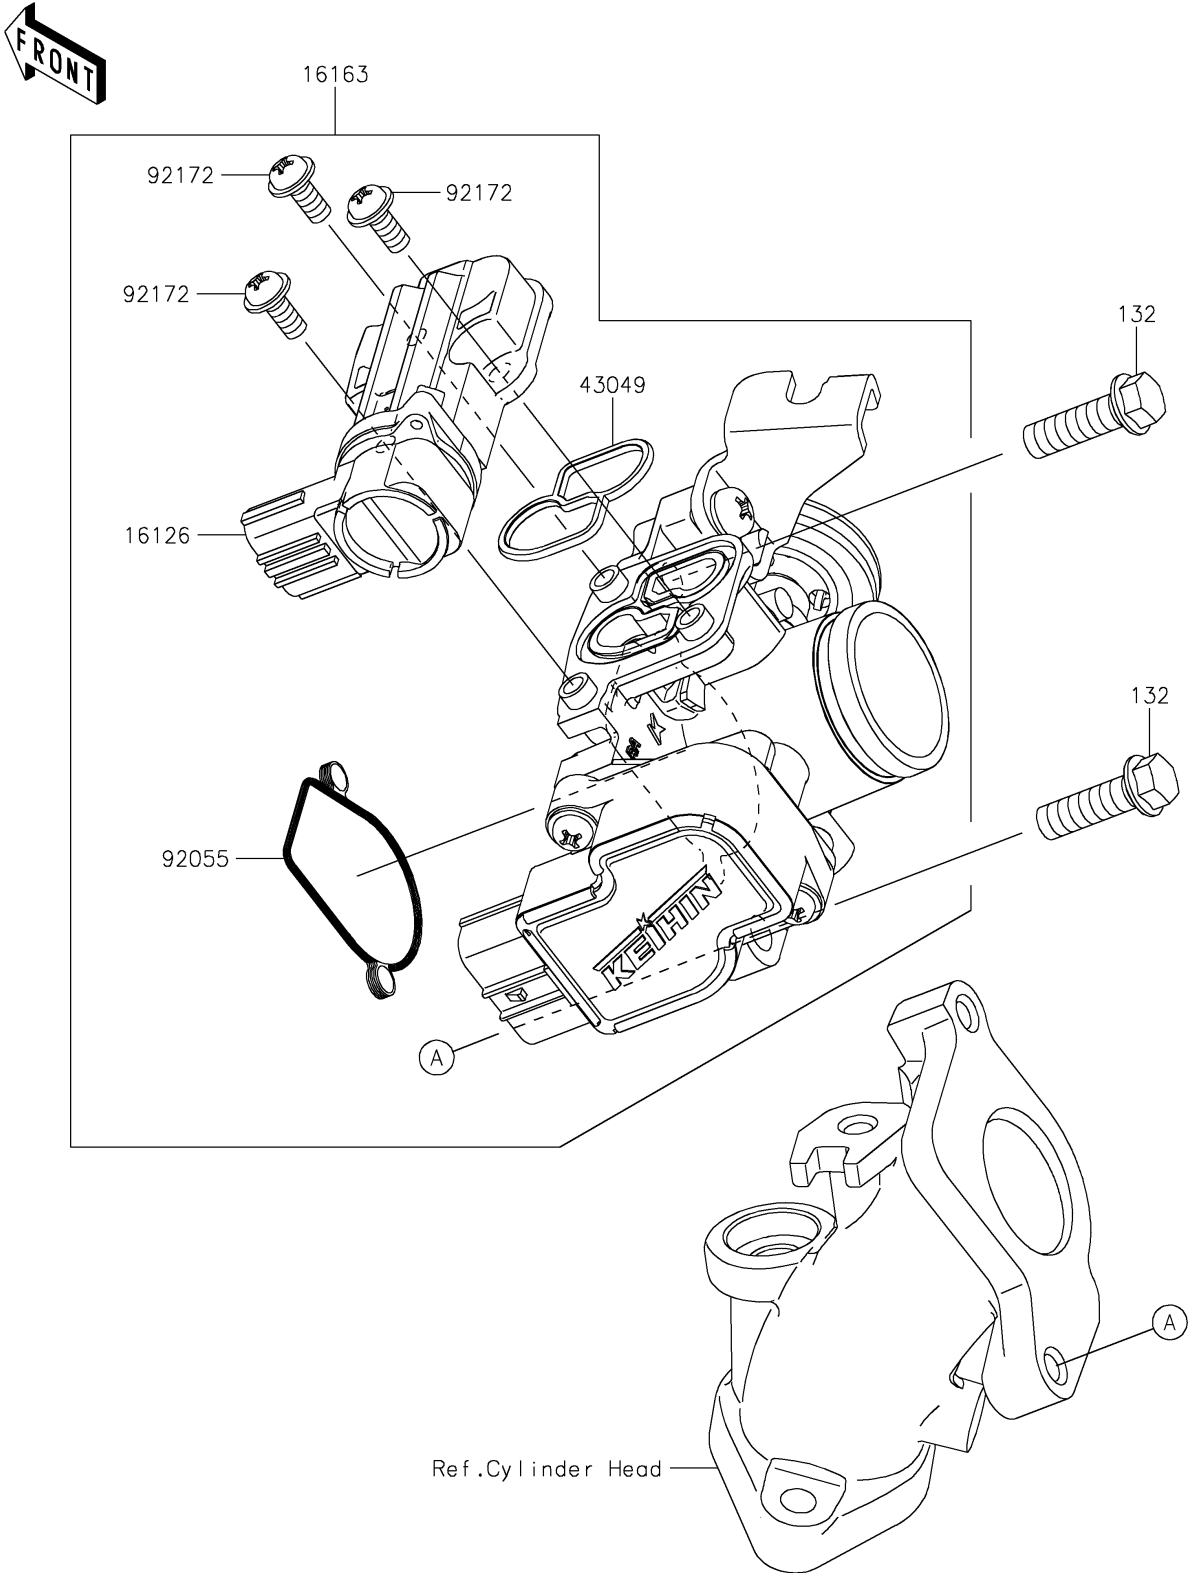

2019 Z125 PRO PARTS DIAGRAM

Throttle

E1510

2019 Z125 PRO PARTS LIST

Throttle

ITEM NAME	PART NUMBER	QUANTITY
BOLT-FLANGED-SMALL,6X20 (Ref # 132)	132BA0620	2
VALVE,ISC (Ref # 16126)	16126-0741	1
THROTTLE-ASSY (Ref # 16163)	16163-0862	1
PACKING (Ref # 43049)	43049-0561	1
RING-O (Ref # 92055)	92055-0879	1
SCREW (Ref # 92172)	92172-1136	3