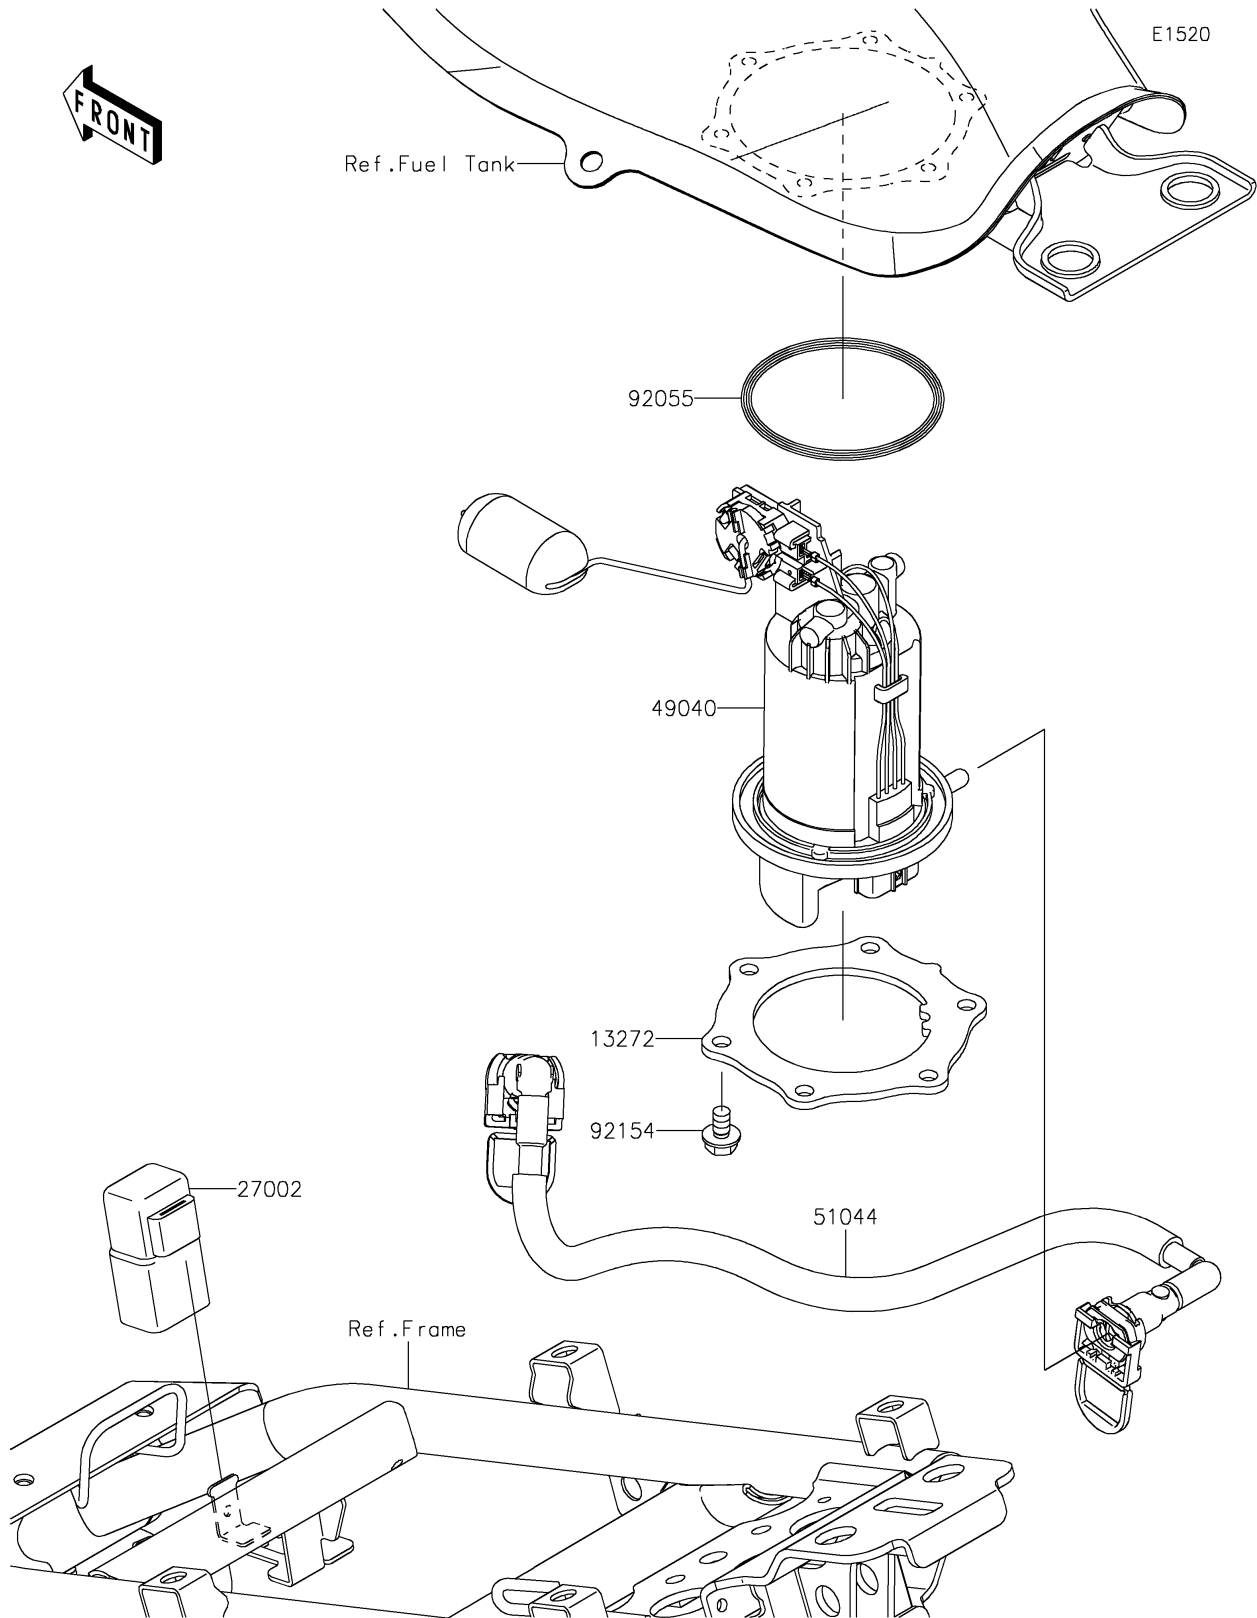

2018 Z125 PRO PARTS DIAGRAM

Fuel Pump

2018 Z125 PRO PARTS LIST

Fuel Pump

ITEM NAME	PART NUMBER	QUANTITY
PLATE,FUEL PUMP (Ref # 13272)	13272-1957	1
RELAY-ASSY (Ref # 27002)	27002-1086	1
PUMP-FUEL (Ref # 49040)	49040-0755	1
TUBE-ASSY (Ref # 51044)	51044-0805	1
RING-O,66.6X3.5 (Ref # 92055)	92055-0838	1
BOLT,FLANGED,6X12 (Ref # 92154)	92154-2335	6