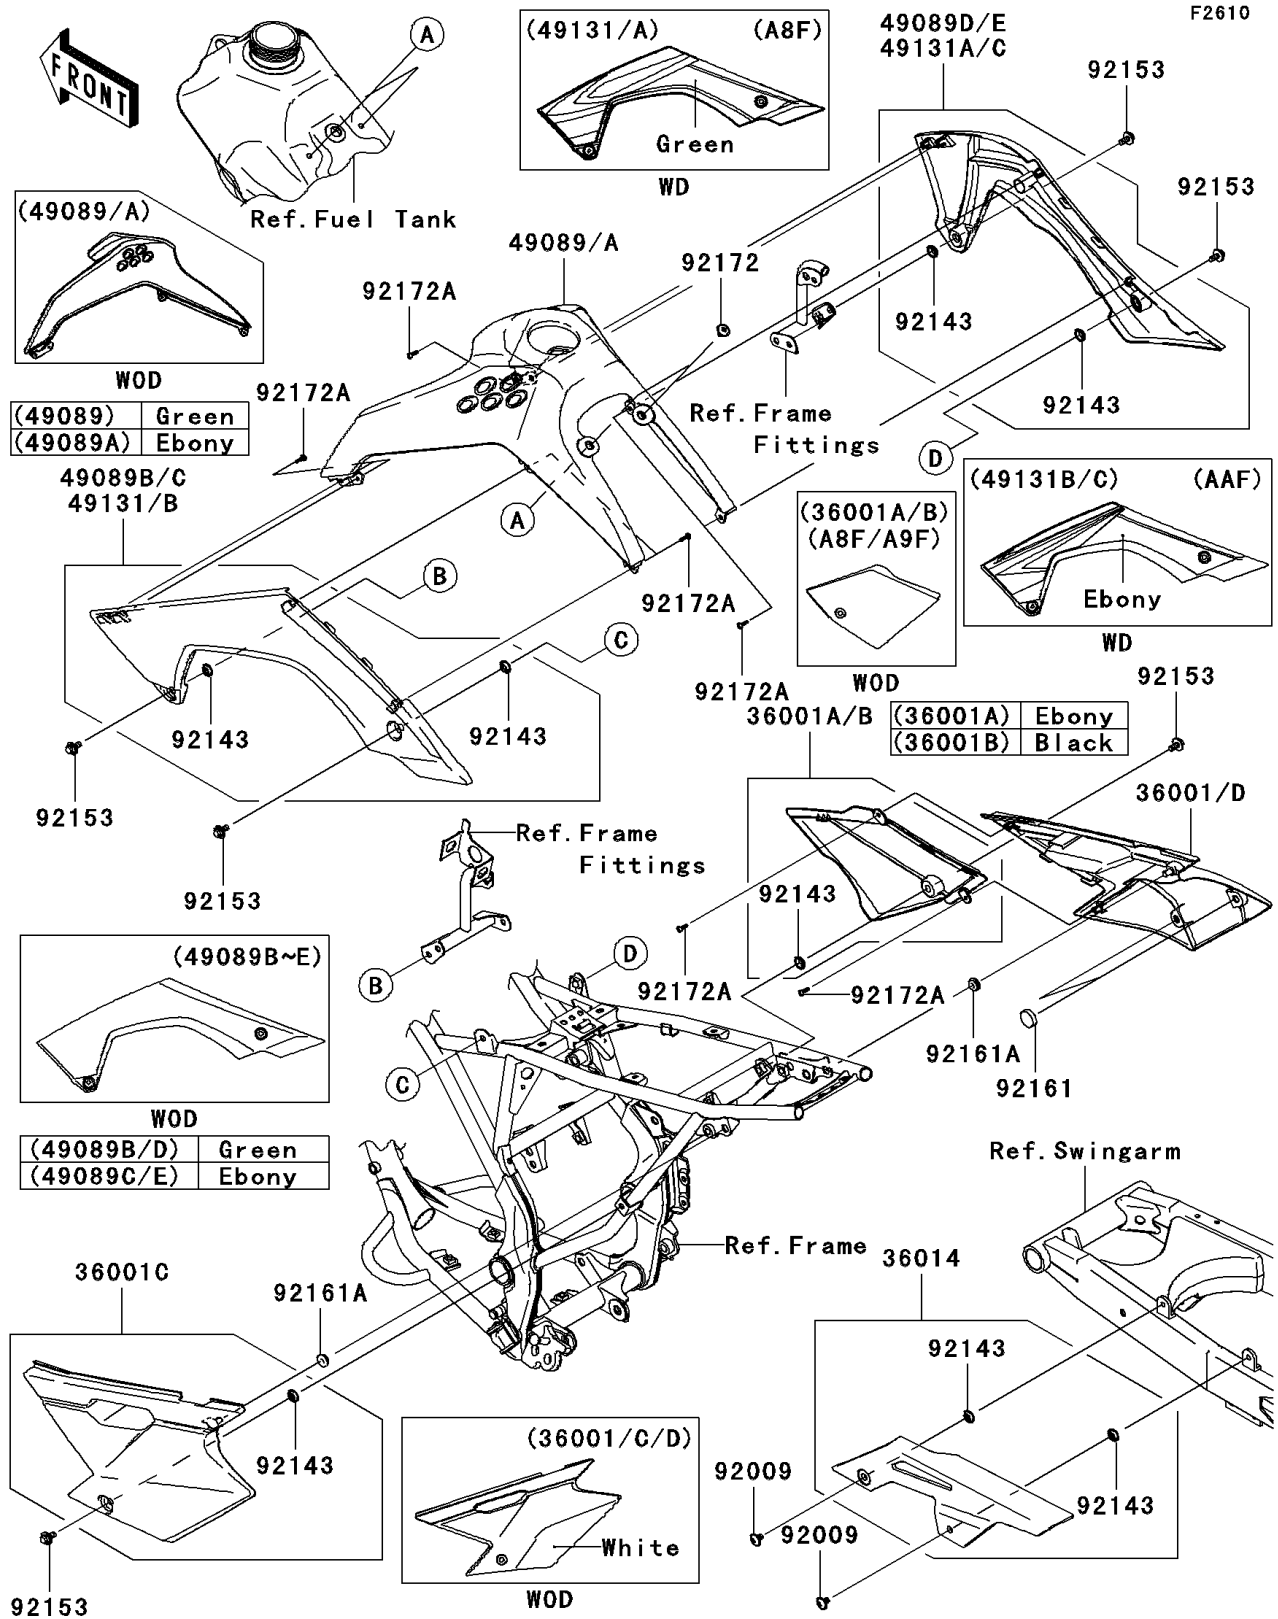

2008 KLX®140 PARTS DIAGRAM

Side Covers/Chain Cover

2008 KLX®140 PARTS LIST

Side Covers/Chain Cover

ITEM NAME	PART NUMBER	QUANTITY
COVER-SIDE,RR,RH,B.WHITE (Ref # 36001)	36001-0124-266	1
COVER-SIDE,FR,RH,F.BLACK (Ref # 36001B)	36001-0125-6Z	1
COVER-SIDE,RR,LH,B.WHITE (Ref # 36001C)	36001-0154-266	1
CASE-CHAIN (Ref # 36014)	36014-0044	1
SHROUD-ENGINE,UPP,L.GREEN (Ref # 49089)	49089-0052-290	1
SHROUD-ENGINE,LH,L.GREEN (Ref # 49131)	49131-5128-290	1
SHROUD-ENGINE,RH,L.GREEN (Ref # 49131A)	49131-5129-290	1
SCREW,6X10 (Ref # 92009)	92009-1729	2
COLLAR (Ref # 92143)	92143-1196	8
BOLT,FLANGED,6X14 (Ref # 92153)	92153-0936	6
DAMPER (Ref # 92161)	92161-0336	2
DAMPER (Ref # 92161A)	92161-0631	2
SCREW,6X10 (Ref # 92172)	92172-0098	2
SCREW,TAPPING,4X12 (Ref # 92172A)	92172-0233	10