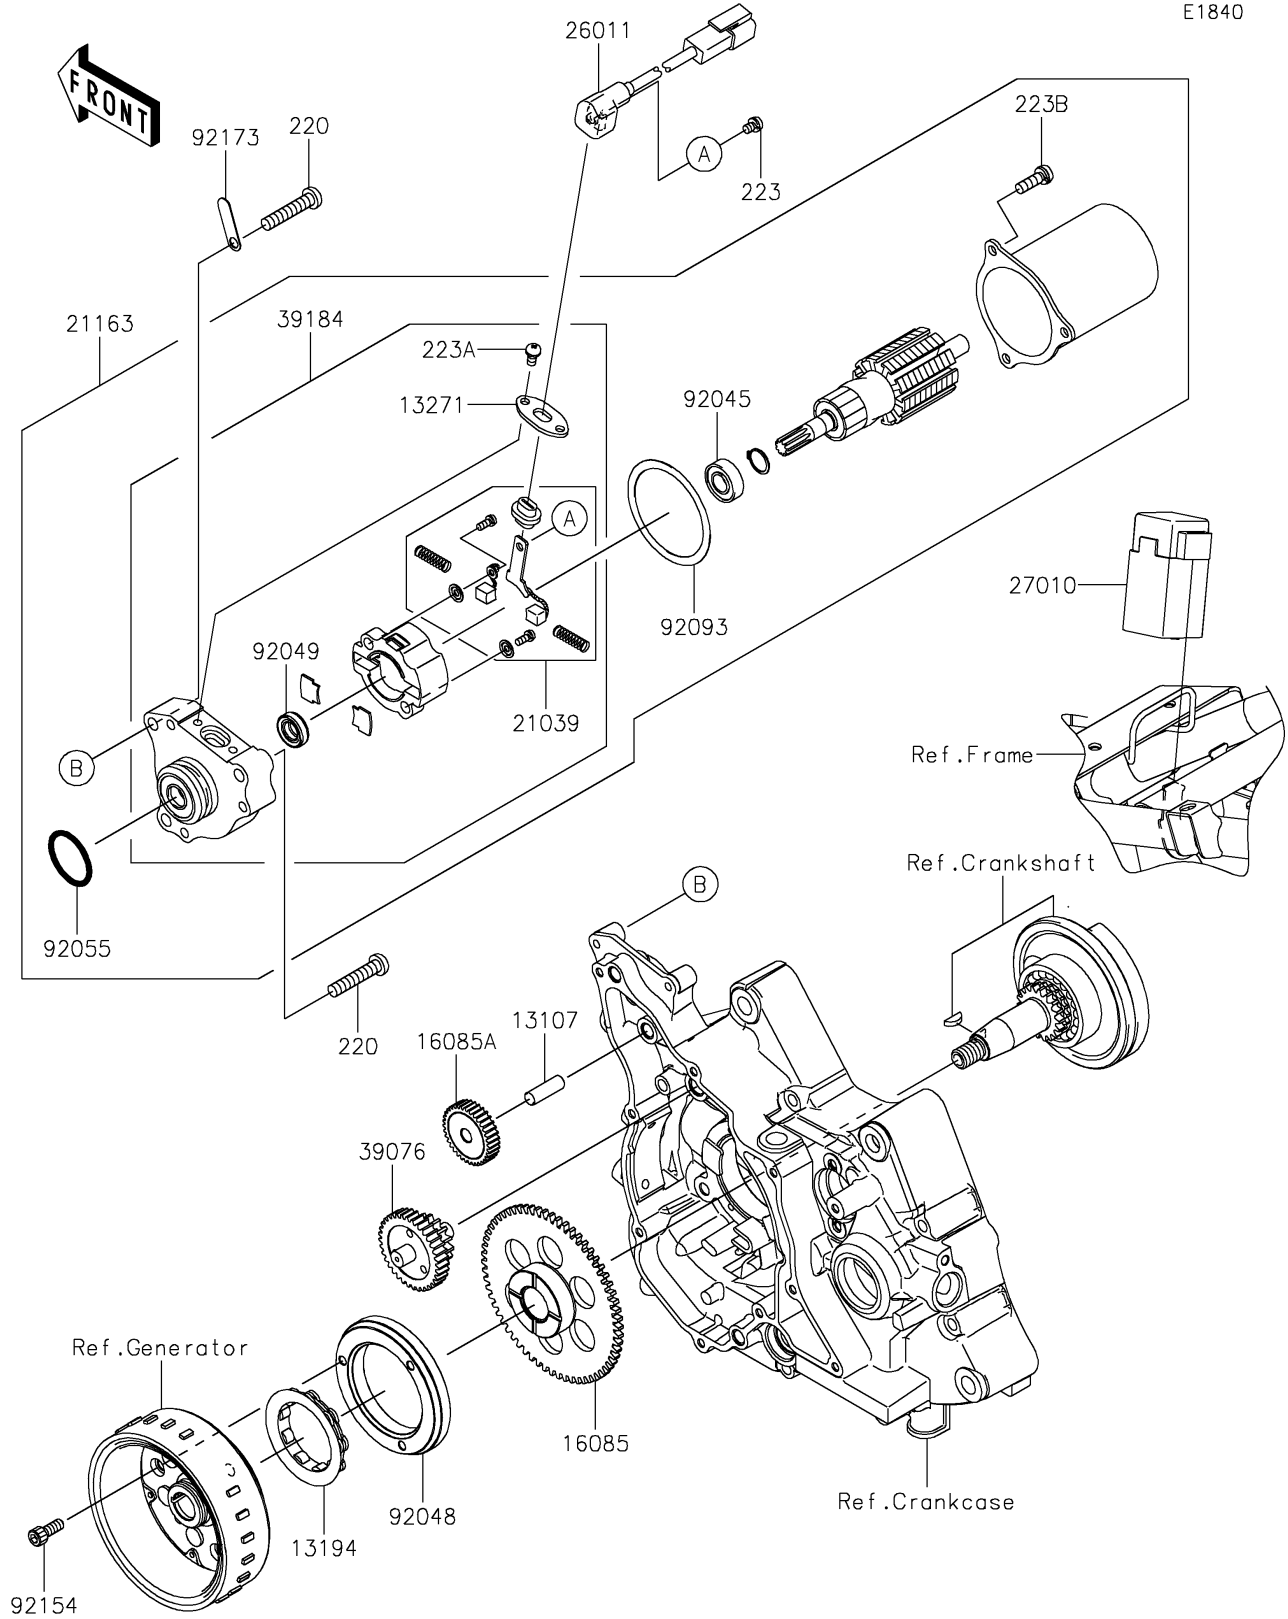

2018 Z125 PRO PARTS DIAGRAM

Starter Motor

E1840

2018 Z125 PRO PARTS LIST

Starter Motor

ITEM NAME	PART NUMBER	QUANTITY
SHAFT,8X25 (Ref # 13107)	13107-1142	1
CLUTCH-ONEWAY (Ref # 13194)	13194-0019	1
PLATE (Ref # 13271)	13271-0674	1
GEAR,62T (Ref # 16085)	16085-0659	1
GEAR,IDLE,45T (Ref # 16085A)	16085-0662	1
BRUSH,STARTER MOTOR(SET) (Ref # 21039)	21039-1067	1
STARTER-ELECTRIC (Ref # 21163)	21163-0049	1
SCREW-PAN-CROS,6X30 (Ref # 220)	220AD0630	3
SCREW-PAN-WS-CROS,4X6 (Ref # 223)	223AA0406	1
SCREW-PAN-WS-CROS,4X8 (Ref # 223A)	223AA0408	2
SCREW-PAN-WS-CROS,5X16 (Ref # 223B)	223AA0516	3
WIRE-LEAD (Ref # 26011)	26011-0055	1
SWITCH (Ref # 27010)	27010-0085	1
LIMITER (Ref # 39076)	39076-0022	1
BRACKET-ASSY (Ref # 39184)	39184-0014	1
BEARING-BALL,STARTER MOTOR (Ref # 92045)	92045-1349	1
RACE (Ref # 92048)	92048-0023	1
SEAL-OIL,STARTER MOTOR (Ref # 92049)	92049-1465	1
RING-O (Ref # 92055)	92055-1276	1
SEAL,STARTER MOTOR (Ref # 92093)	92093-1079	1
BOLT,SOCKET,6X16 (Ref # 92154)	92154-0235	3
CLAMP (Ref # 92173)	92173-1585	1