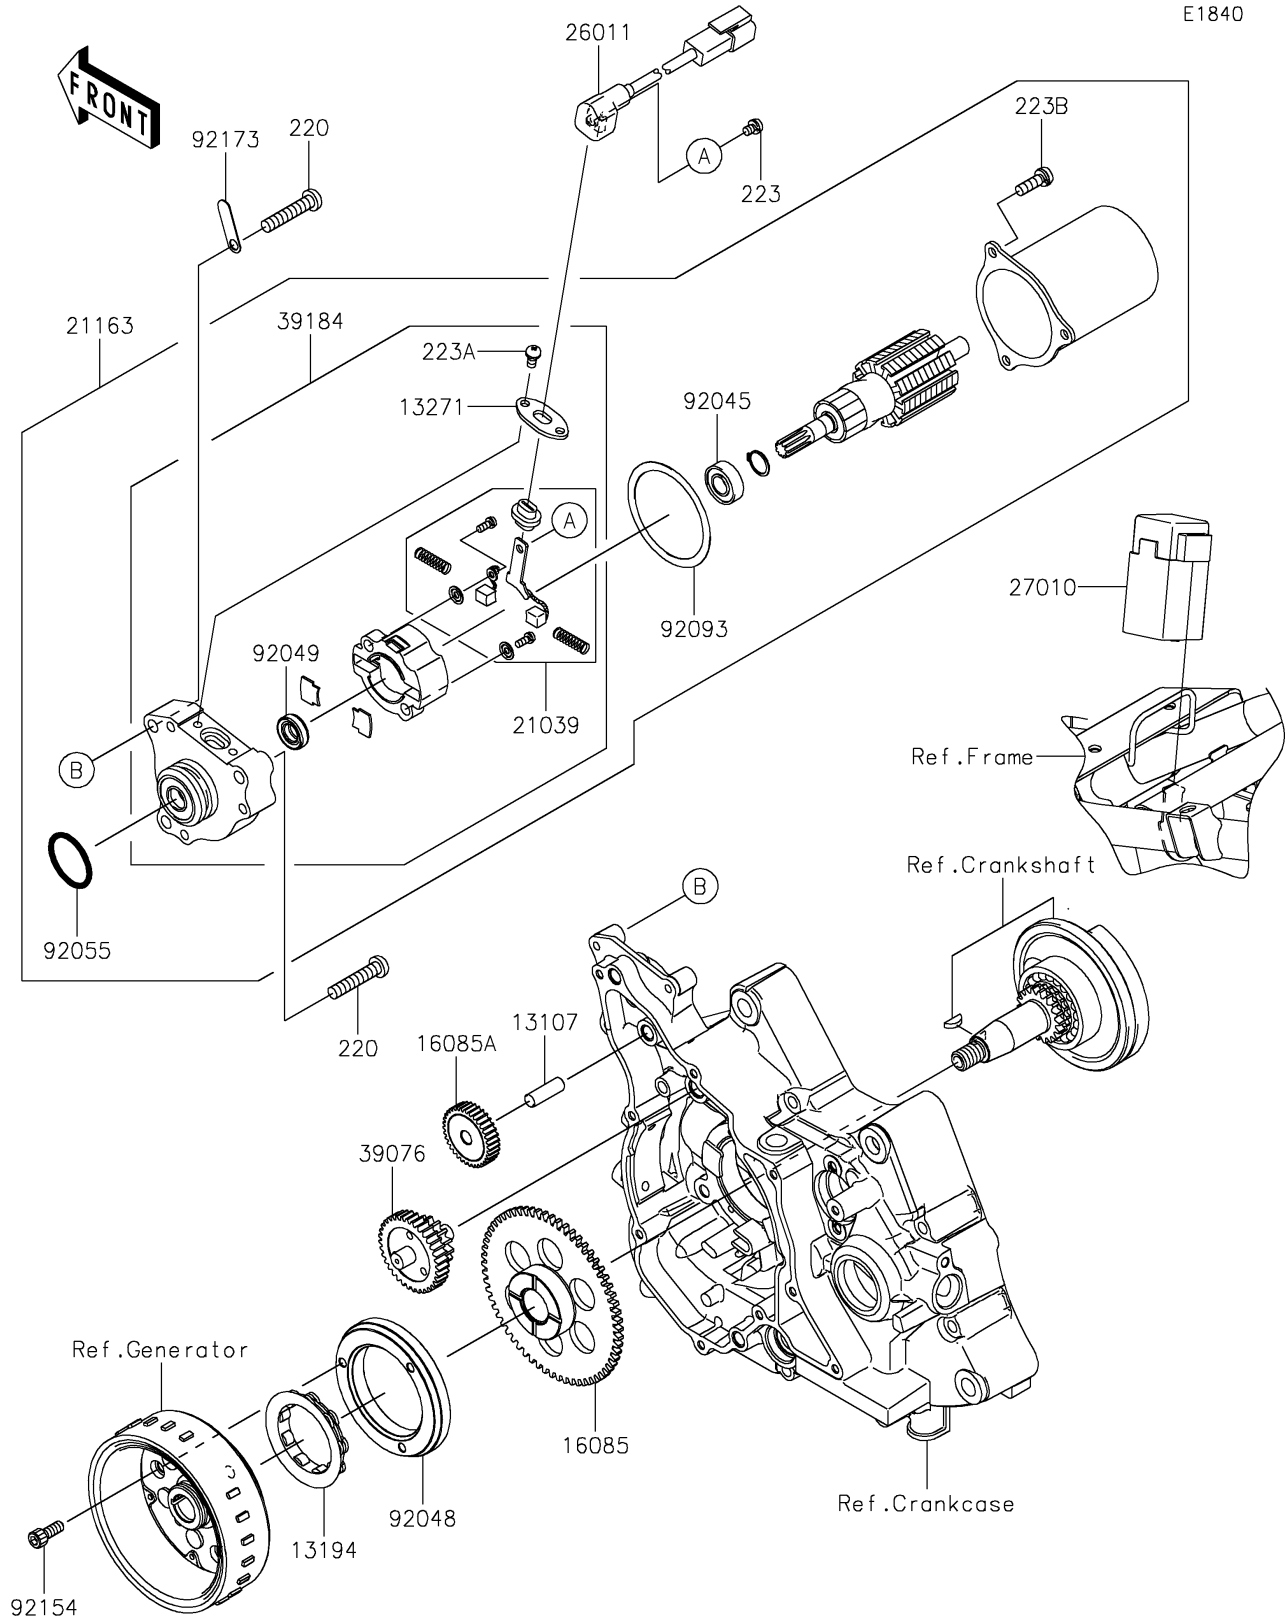

2018 Z125 PRO PARTS DIAGRAM

Starter Motor

E1840

2018 Z125 PRO PARTS LIST

Starter Motor

| ITEM NAME | PART NUMBER | QUANTITY |
|--|-------------|----------|
| SHAFT,8X25 (Ref # 13107) | 13107-1142 | 1 |
| CLUTCH-ONEWAY (Ref # 13194) | 13194-0019 | 1 |
| PLATE (Ref # 13271) | 13271-0674 | 1 |
| GEAR,62T (Ref # 16085) | 16085-0659 | 1 |
| GEAR,IDLE,45T (Ref # 16085A) | 16085-0662 | 1 |
| BRUSH,STARTER MOTOR(SET) (Ref # 21039) | 21039-1067 | 1 |
| STARTER-ELECTRIC (Ref # 21163) | 21163-0049 | 1 |
| SCREW-PAN-CROS,6X30 (Ref # 220) | 220AD0630 | 3 |
| SCREW-PAN-WS-CROS,4X6 (Ref # 223) | 223AA0406 | 1 |
| SCREW-PAN-WS-CROS,4X8 (Ref # 223A) | 223AA0408 | 2 |
| SCREW-PAN-WS-CROS,5X16 (Ref # 223B) | 223AA0516 | 3 |
| WIRE-LEAD (Ref # 26011) | 26011-0055 | 1 |
| SWITCH (Ref # 27010) | 27010-0085 | 1 |
| LIMITER (Ref # 39076) | 39076-0022 | 1 |
| BRACKET-ASSY (Ref # 39184) | 39184-0014 | 1 |
| BEARING-BALL,STARTER MOTOR (Ref # 92045) | 92045-1349 | 1 |
| RACE (Ref # 92048) | 92048-0023 | 1 |
| SEAL-OIL,STARTER MOTOR (Ref # 92049) | 92049-1465 | 1 |
| RING-O (Ref # 92055) | 92055-1276 | 1 |
| SEAL,STARTER MOTOR (Ref # 92093) | 92093-1079 | 1 |
| BOLT,SOCKET,6X16 (Ref # 92154) | 92154-0235 | 3 |
| CLAMP (Ref # 92173) | 92173-1585 | 1 |