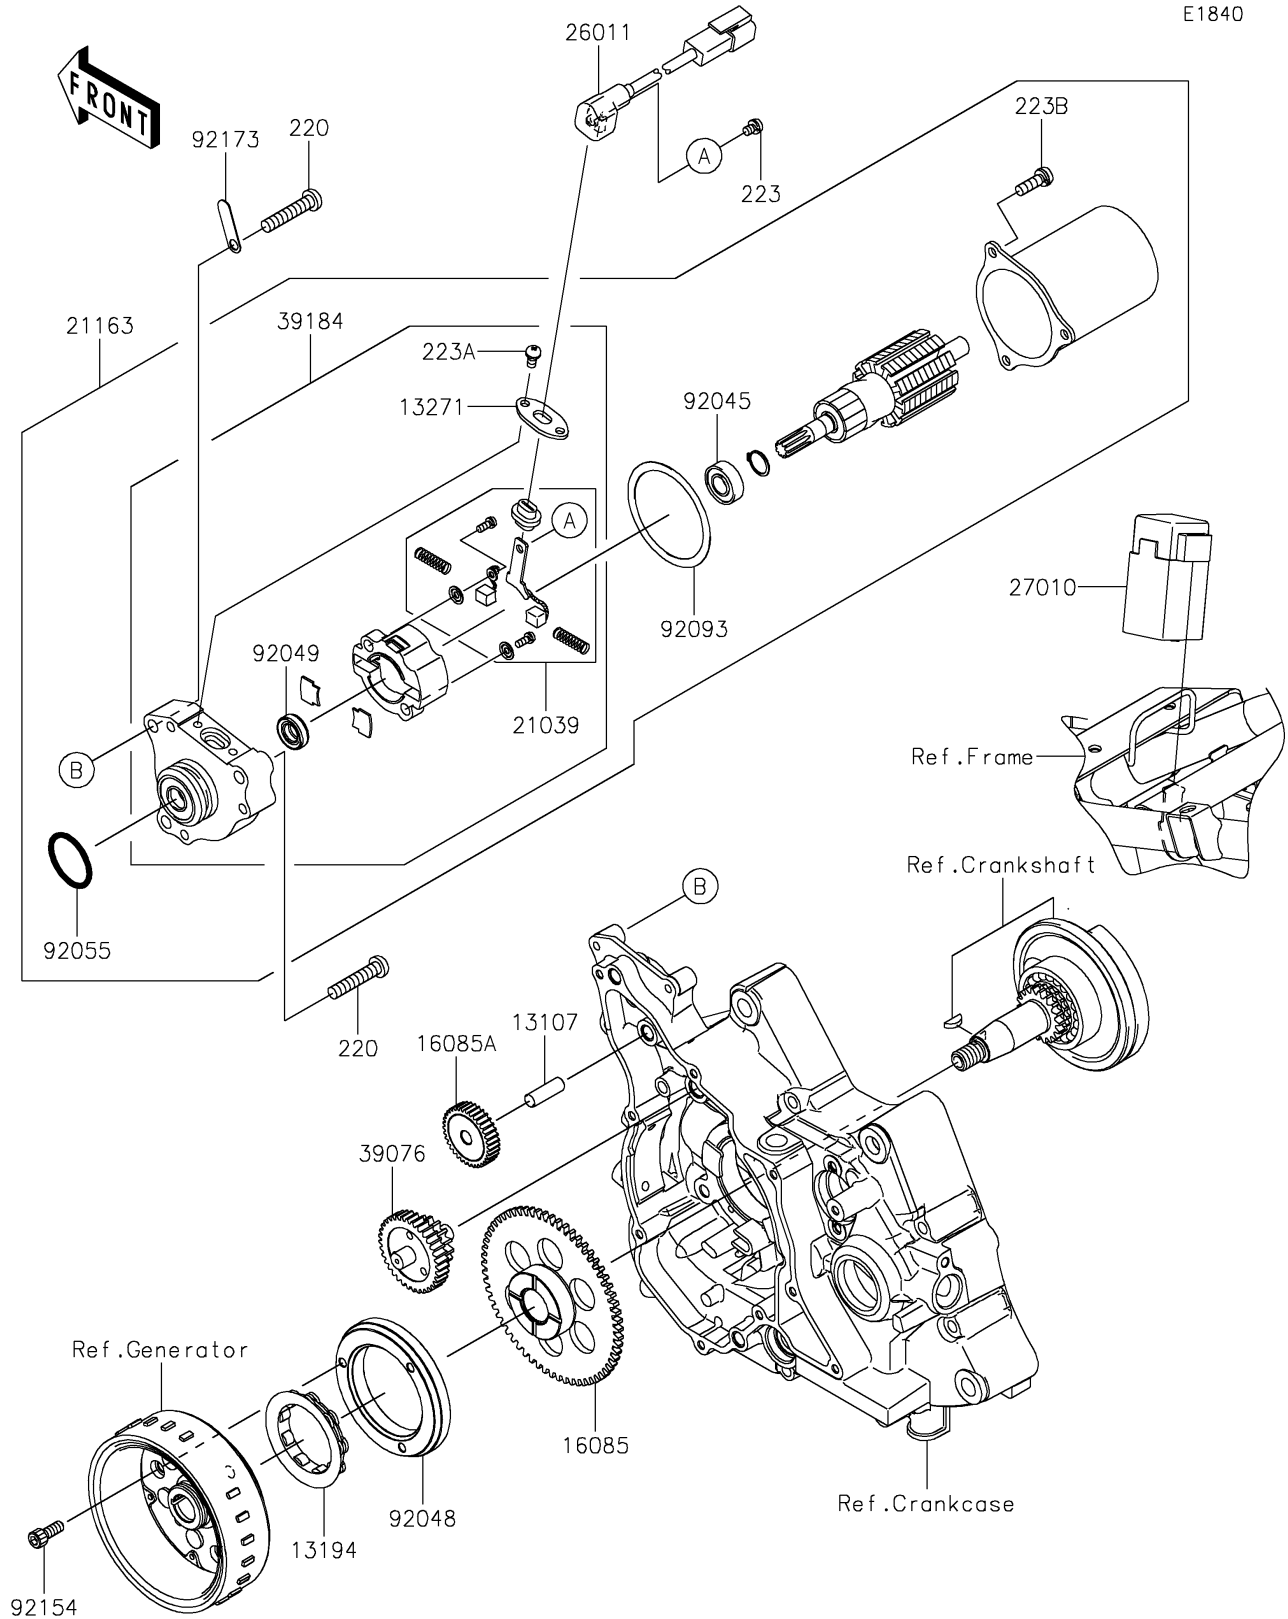

2019 Z125 PRO PARTS DIAGRAM

Starter Motor

E1840

2019 Z125 PRO PARTS LIST

Starter Motor

ITEM NAME	PART NUMBER	QUANTITY
SHAFT,8X25 (Ref # 13107)	13107-1142	1
CLUTCH-ONEWAY (Ref # 13194)	13194-0019	1
PLATE (Ref # 13271)	13271-0674	1
GEAR,62T (Ref # 16085)	16085-0659	1
GEAR,IDLE,45T (Ref # 16085A)	16085-0662	1
BRUSH,STARTER MOTOR(SET) (Ref # 21039)	21039-1067	1
STARTER-ELECTRIC (Ref # 21163)	21163-0049	1
SCREW-PAN-CROS,6X30 (Ref # 220)	220AD0630	3
SCREW-PAN-WS-CROS,4X6 (Ref # 223)	223AA0406	1
SCREW-PAN-WS-CROS,4X8 (Ref # 223A)	223AA0408	2
SCREW-PAN-WS-CROS,5X16 (Ref # 223B)	223AA0516	3
WIRE-LEAD (Ref # 26011)	26011-0055	1
SWITCH (Ref # 27010)	27010-0085	1
LIMITER (Ref # 39076)	39076-0022	1
BRACKET-ASSY (Ref # 39184)	39184-0014	1
BEARING-BALL,STARTER MOTOR (Ref # 92045)	92045-1349	1
RACE (Ref # 92048)	92048-0023	1
SEAL-OIL,STARTER MOTOR (Ref # 92049)	92049-1465	1
RING-O (Ref # 92055)	92055-1276	1
SEAL,STARTER MOTOR (Ref # 92093)	92093-1079	1
BOLT,SOCKET,6X16 (Ref # 92154)	92154-0235	3
CLAMP (Ref # 92173)	92173-1585	1