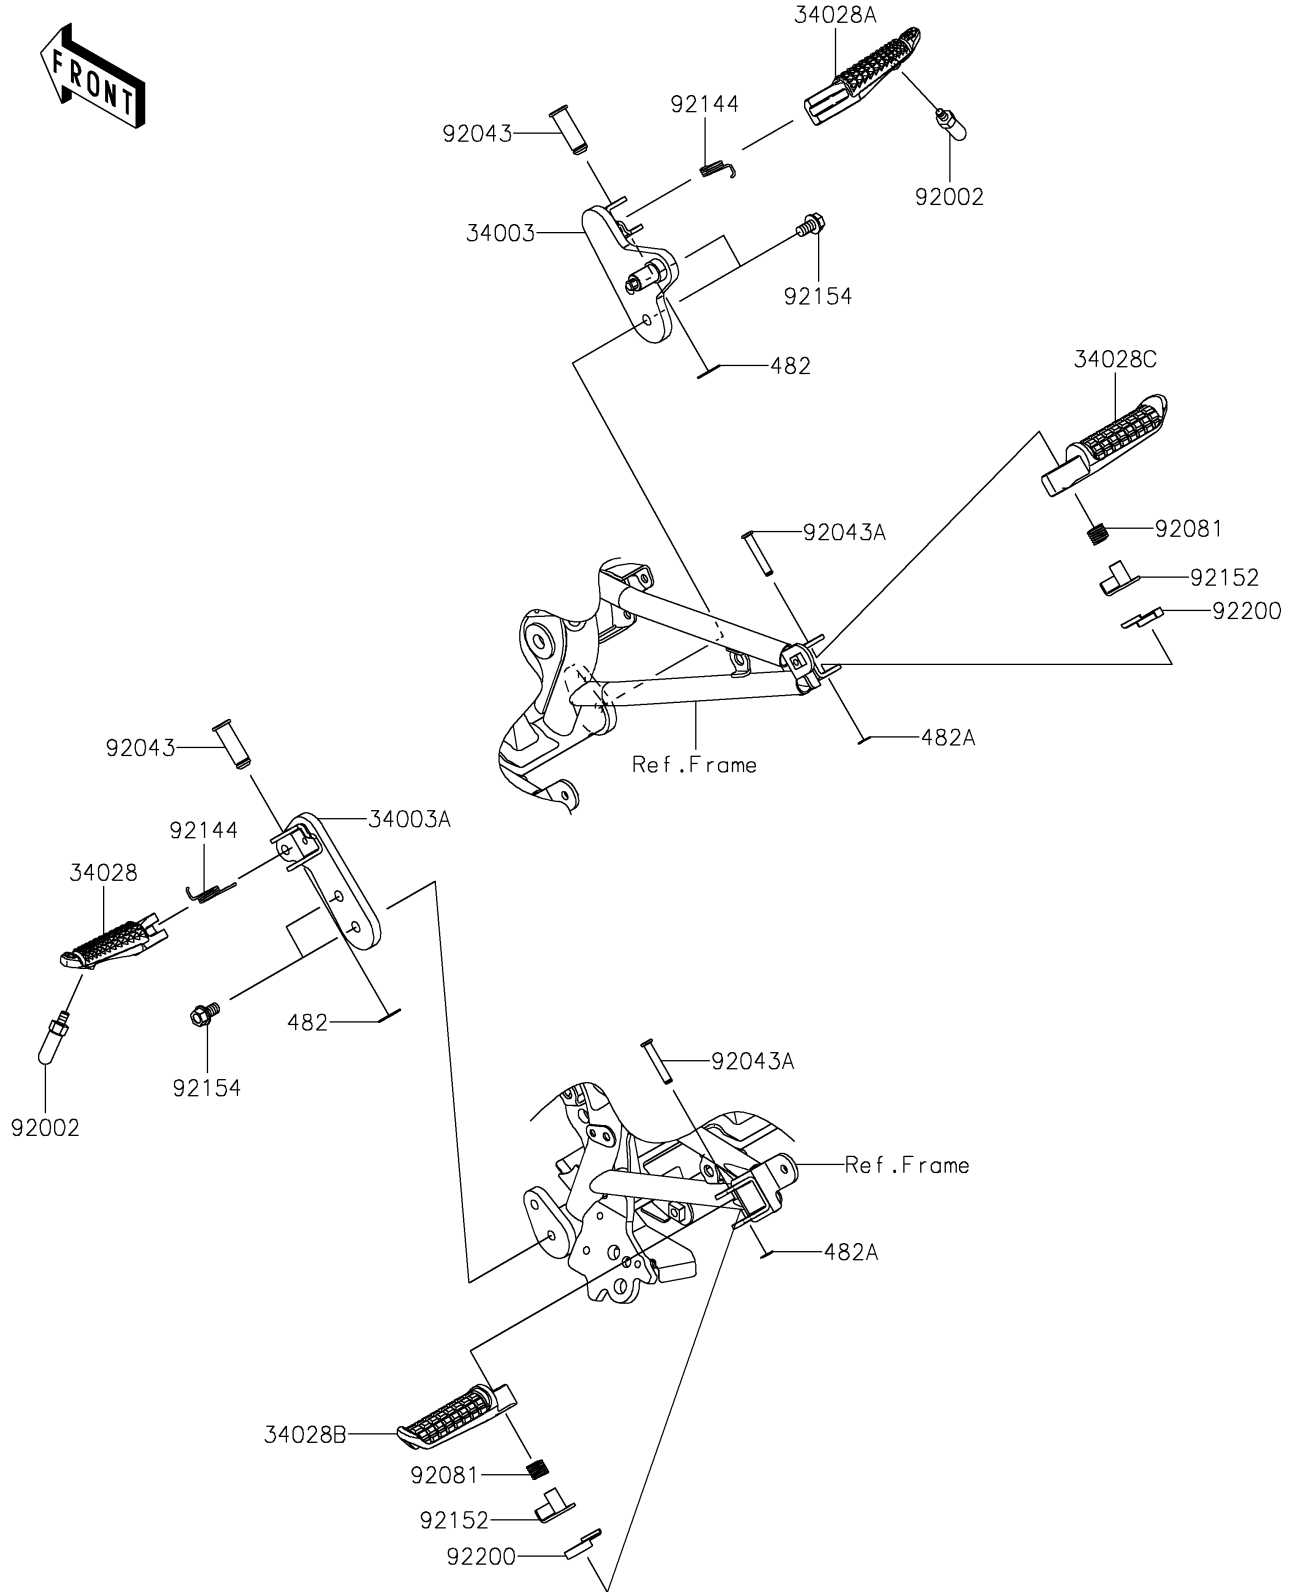

# 2018 Z125 PRO PARTS DIAGRAM

Footrests

F2160

## 2018 Z125 PRO PARTS LIST

### Footrests

ITEM NAME	PART NUMBER	QUANTITY
HOLDER-STEP,FR,RH,F.S.BLACK (Ref # 34003)	34003-0158-18R	1
HOLDER-STEP,FR,LH,F.S.BLACK (Ref # 34003A)	34003-0163-18R	1
STEP,FR,LH (Ref # 34028)	34028-0318	1
STEP,FR,RH (Ref # 34028A)	34028-0319	1
STEP,RR,LH (Ref # 34028B)	34028-0334	1
STEP,RR,RH (Ref # 34028C)	34028-0335	1
CIRCLIP-TYPE-E,10MM (Ref # 482)	482EA0100	2
CIRCLIP-TYPE-E (Ref # 482A)	482EA5000	2
BOLT,BANK SENSOR (Ref # 92002)	92002-1995	2
PIN,12X37 (Ref # 92043)	92043-0025	2
PIN,6X33.3 (Ref # 92043A)	92043-0860	2
SPRING,STEP,RR (Ref # 92081)	92081-1612	2
SPRING,STEP RETURN (Ref # 92144)	92144-1567	2
COLLAR,STEP (Ref # 92152)	92152-0658	2
BOLT,FLANGED,8X20 (Ref # 92154)	92154-0471	4
WASHER (Ref # 92200)	92200-0783	2