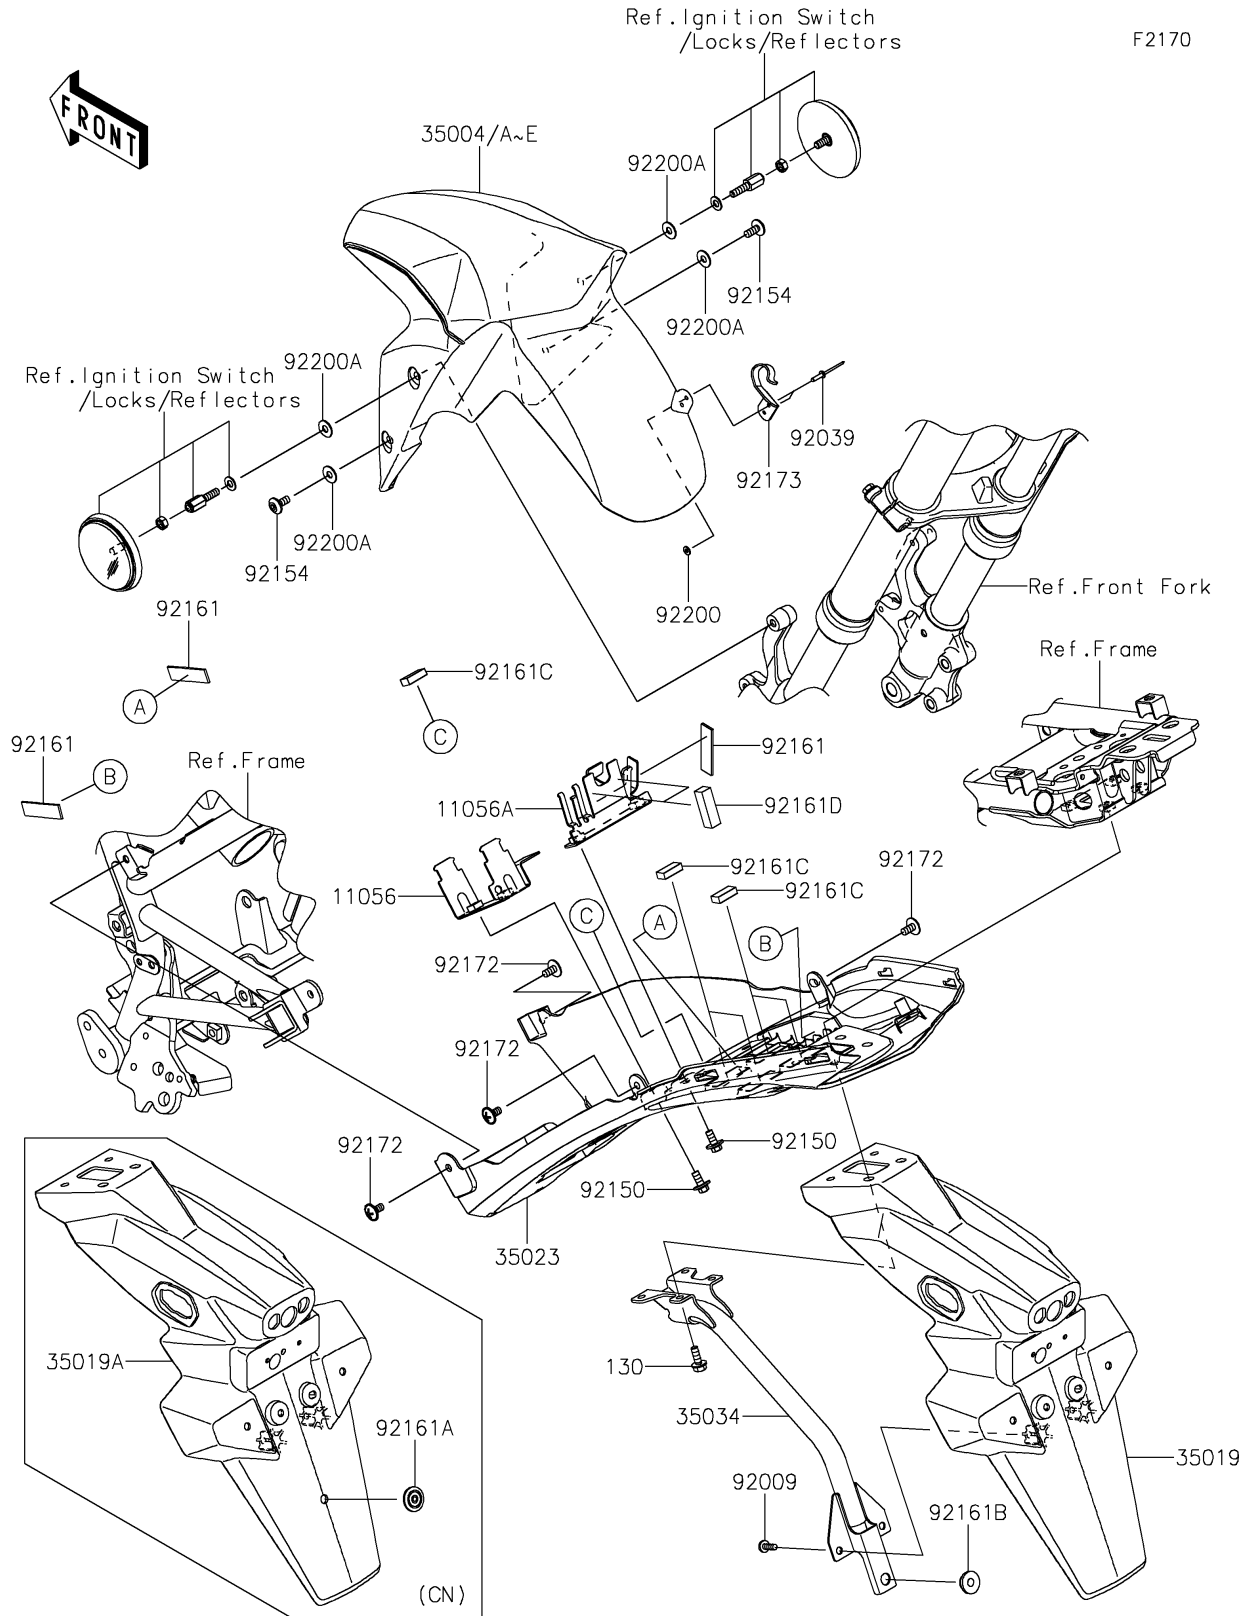

2018 Z125 PRO PARTS DIAGRAM

Fenders

2018 Z125 PRO PARTS LIST

Fenders

ITEM NAME	PART NUMBER	QUANTITY
BRACKET (Ref # 11056)	11056-7604	1
BRACKET (Ref # 11056A)	11056-7605	1
BOLT-FLANGED,6X16 (Ref # 130)	130BA0616	4
FENDER-FRONT,P.M.GRAY (Ref # 35004)	35004-0352-36P	1
FENDER-FRONT,C.P.RED (Ref # 35004D)	35004-0352-A5	1
FENDER-REAR (Ref # 35023)	35023-0410	1
REINFORCE (Ref # 35034)	35034-0597	1
SCREW,6X14 (Ref # 92009)	92009-3845	2
RIVET (Ref # 92039)	92039-1231	2
BOLT,6X14 (Ref # 92150)	92150-1340	4
BOLT,SOCKET,6X14 (Ref # 92154)	92154-2161	2
DAMPER (Ref # 92161)	92161-1359	3
DAMPER (Ref # 92161B)	92161-1810	1
DAMPER (Ref # 92161C)	92161-1842	5
DAMPER,10X35X11 (Ref # 92161D)	92161-1924	2
SCREW,6X12 (Ref # 92172)	92172-0394	4
CLAMP (Ref # 92173)	92173-1485	1
WASHER,3.5X8X1 (Ref # 92200)	92200-1251	2
WASHER,6.5X16X1 (Ref # 92200A)	92200-1784	4