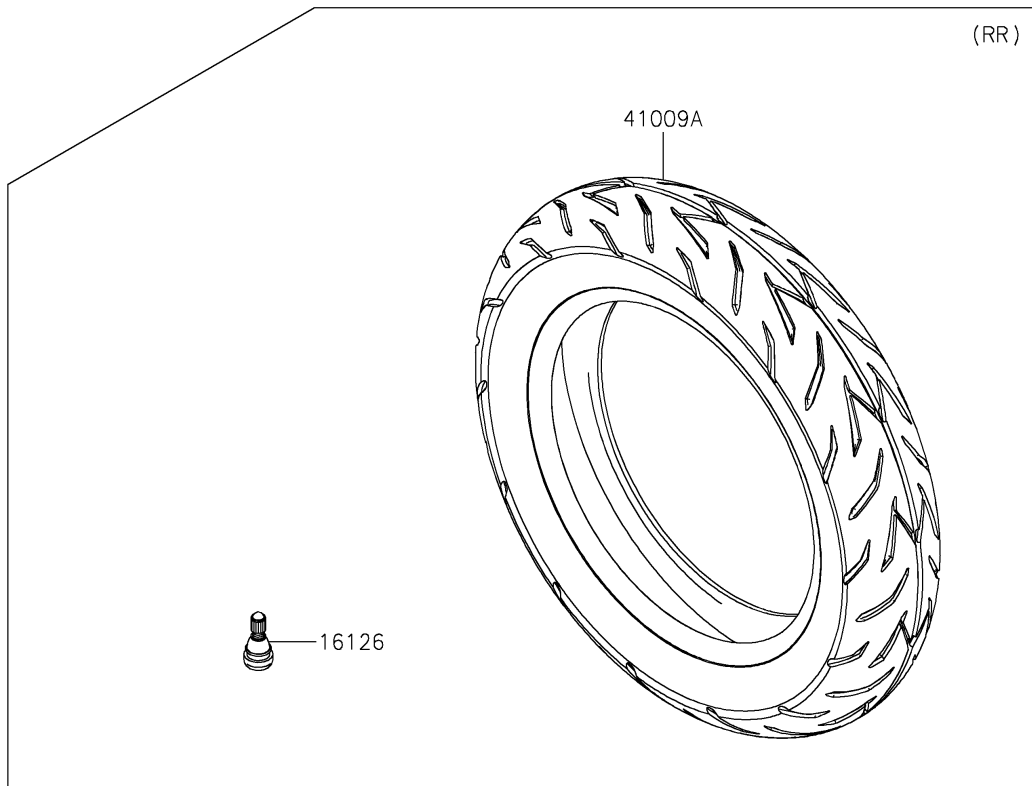

2018 Z125 PRO PARTS DIAGRAM

Tires

2018 Z125 PRO PARTS LIST

Tires

ITEM NAME	PART NUMBER	QUANTITY
VALVE,TIRE (Ref # 16126)	16126-1140	2
TIRE,FR,100/90-12 49J,NR77U(IRC) (Ref # 41009)	41009-0698	1
TIRE,RR,120/70-12 51L,NR77U (Ref # 41009A)	41009-0699	1