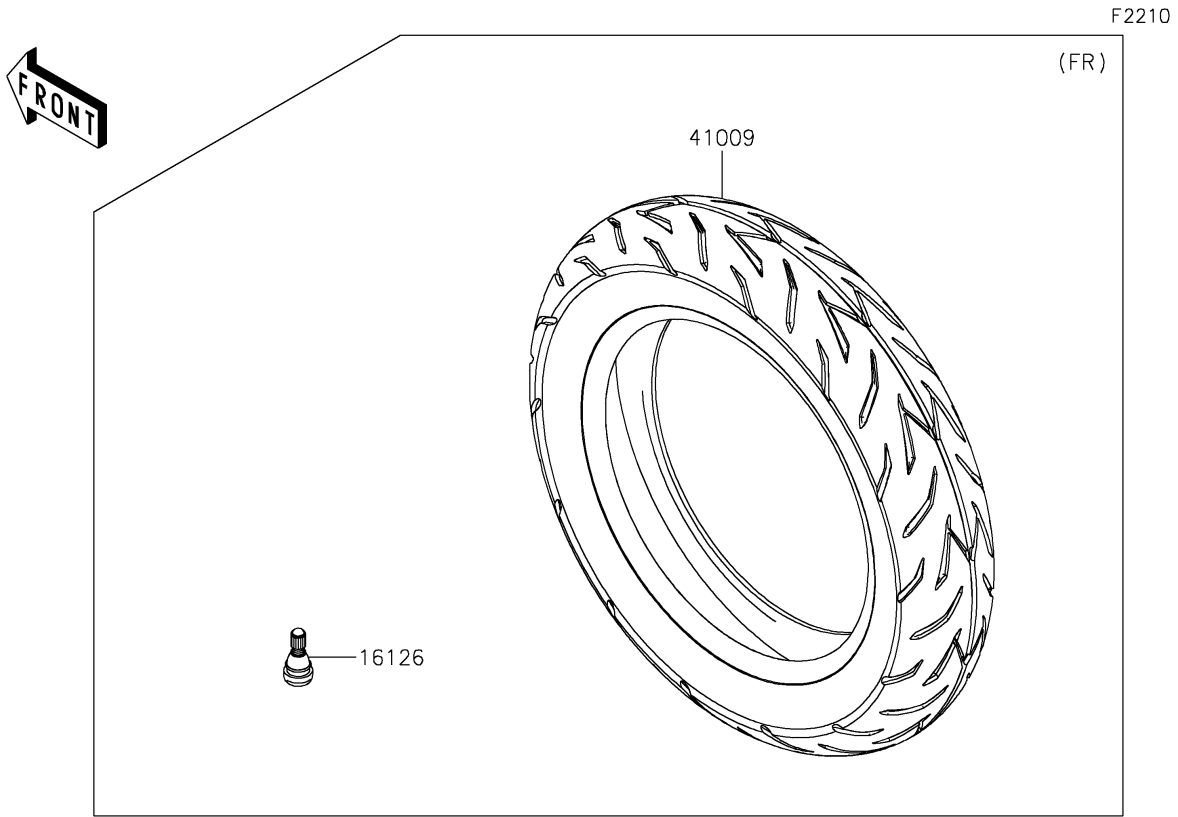

2018 Z125 PRO PARTS DIAGRAM

Tires

2018 Z125 PRO PARTS LIST

Tires

ITEM NAME	PART NUMBER	QUANTITY
VALVE,TIRE (Ref # 16126)	16126-1140	2
TIRE,FR,100/90-12 49J,NR77U(IRC) (Ref # 41009)	41009-0698	1
TIRE,RR,120/70-12 51L,NR77U (Ref # 41009A)	41009-0699	1