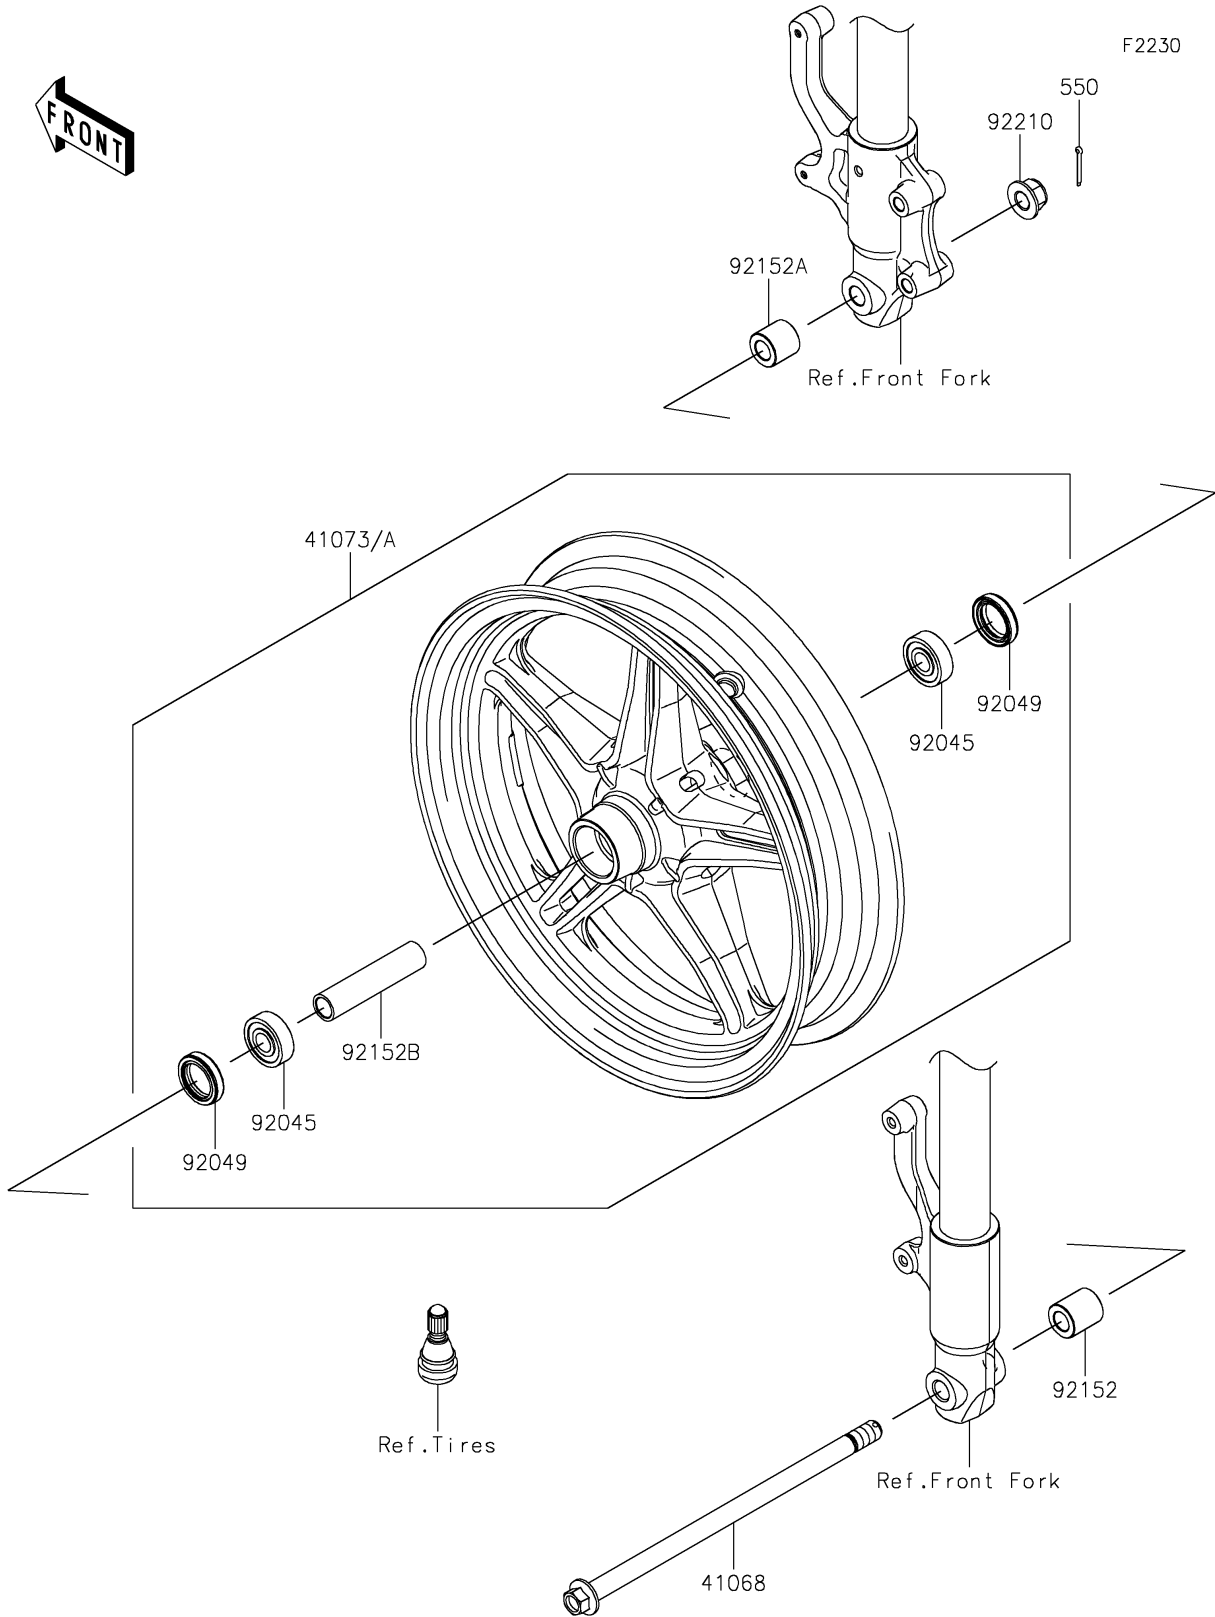

2018 Z125 PRO PARTS DIAGRAM

Front Wheel

2018 Z125 PRO PARTS LIST

Front Wheel

ITEM NAME	PART NUMBER	QUANTITY
AXLE,12X243 (Ref # 41068)	41068-0611	1
WHEEL-ASSY,M.RED (Ref # 41073)	41073-0674-35W	1
PIN-COTTER,2.5X20 (Ref # 550)	550AA2520	1
BEARING-BALL,6201-LLHC3P6 (Ref # 92045)	92045-0161	2
SEAL-OIL (Ref # 92049)	92049-0779	2
COLLAR,12.2X22X24.5 (Ref # 92152)	92152-2141	1
COLLAR,12.2X22X20.5 (Ref # 92152A)	92152-2158	1
COLLAR,12.7X17.3X77 (Ref # 92152B)	92152-2159	1
NUT,LOCK,FLANGED,12MM (Ref # 92210)	92210-1513	1