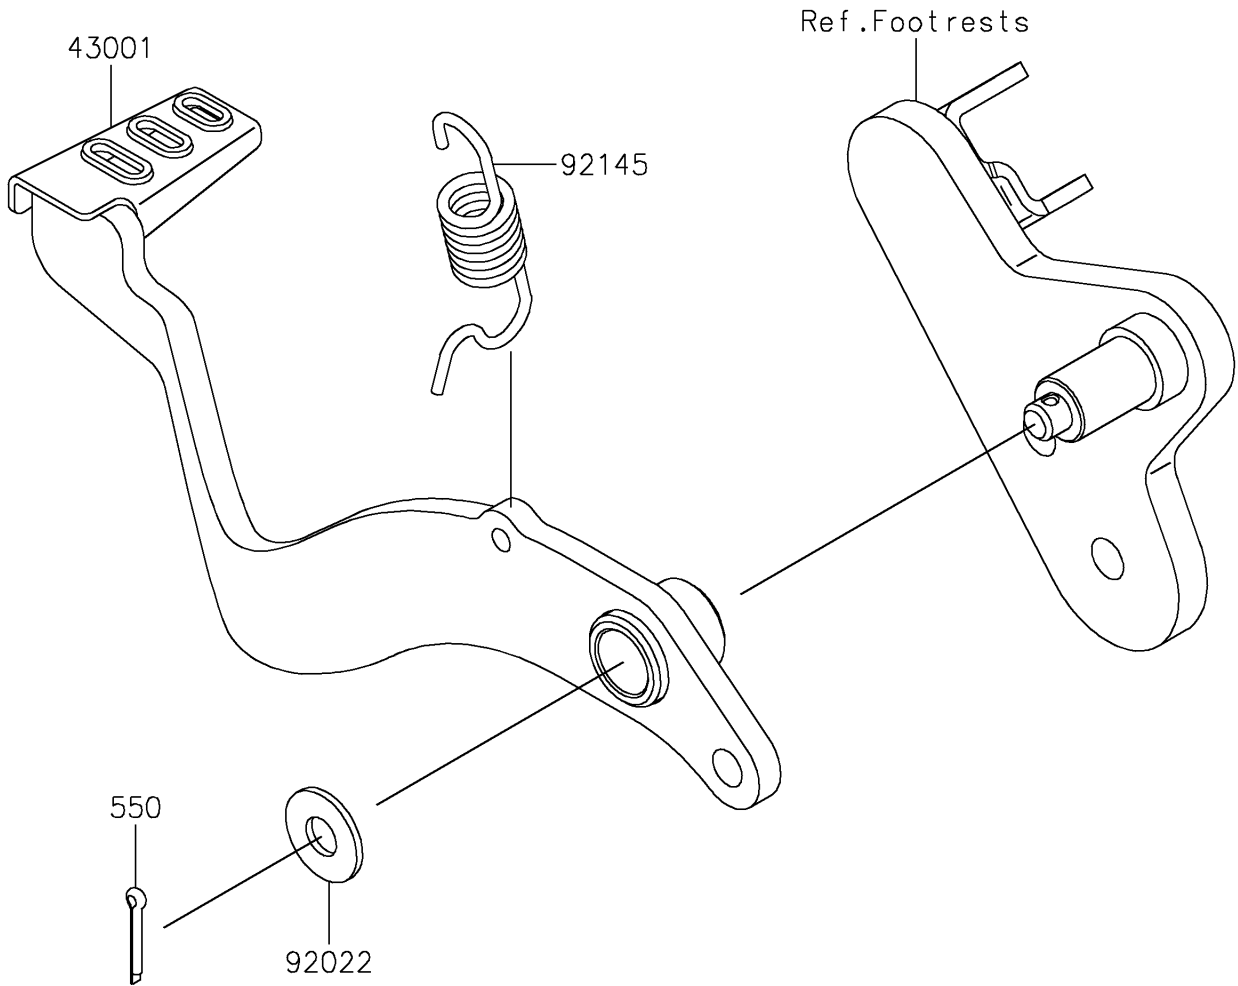

2018 Z125 PRO PARTS DIAGRAM

Brake Pedal/Torque Link

F2260

2018 Z125 PRO PARTS LIST

Brake Pedal/Torque Link

ITEM NAME	PART NUMBER	QUANTITY
LEVER-BRAKE (Ref # 43001)	43001-0744	1
PIN-COTTER,2.5X15 (Ref # 550)	550AA2515	1
WASHER,8.5X20X1.6 (Ref # 92022)	92022-1561	1
SPRING (Ref # 92145)	92145-1722	1