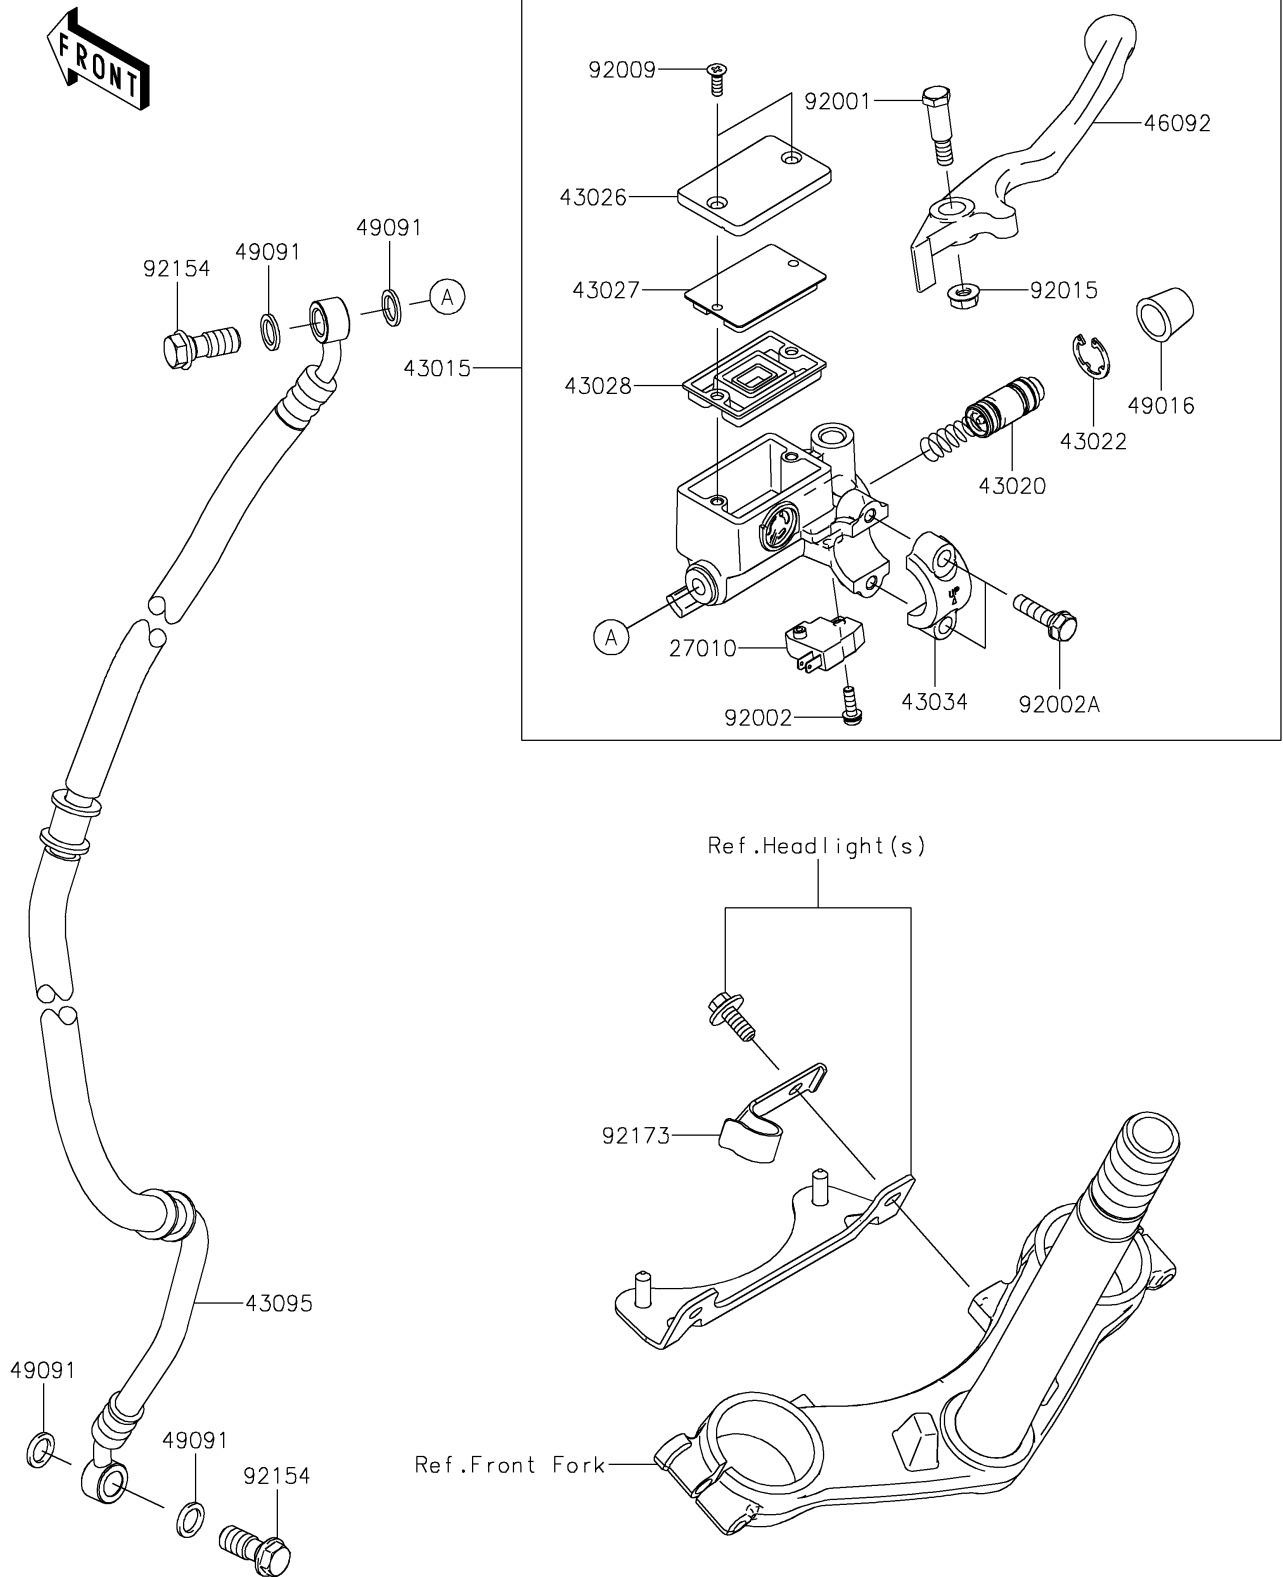

2019 Z125 PRO PARTS DIAGRAM

Front Master Cylinder

F2291

2019 Z125 PRO PARTS LIST

Front Master Cylinder

ITEM NAME	PART NUMBER	QUANTITY
SWITCH,BRAKE (Ref # 27010)	27010-0762	1
CYLINDER-ASSY-MASTER (Ref # 43015)	43015-0680	1
PISTON-COMP-BRAKE (Ref # 43020)	43020-1095	1
STOPPER-BRAKE,PISTON (Ref # 43022)	43022-1010	1
CAP-BRAKE (Ref # 43026)	43026-1082	1
PLATE-DIAPHRAGM (Ref # 43027)	43027-1057	1
DIAPHRAGM (Ref # 43028)	43028-1061	1
HOLDER-BRAKE,MASTER CYLINDER (Ref # 43034)	43034-1016	1
HOSE-BRAKE,FR,807MM (Ref # 43095)	43095-0903	1
LEVER-GRIP,FR BRAKE (Ref # 46092)	46092-0553	1
COVER-SEAL,MASTER CYLINDER (Ref # 49016)	49016-1044	1
WASHER-SEAL,10.1X14.5X1.5 (Ref # 49091)	49091-0001	4
BOLT,FRONT BRAKE LEVER (Ref # 92001)	92001-1728	1
BOLT,SCREW,4X12 (Ref # 92002)	92002-1323	1
BOLT (Ref # 92002A)	92002-1894	2
SCREW,4MM (Ref # 92009)	92009-1458	2
NUT,FLANGED,6MM,BLACK (Ref # 92015)	92015-1233	1
BOLT,OIL,10X23 (Ref # 92154)	92154-0830	2
CLAMP (Ref # 92173)	92173-1541	1