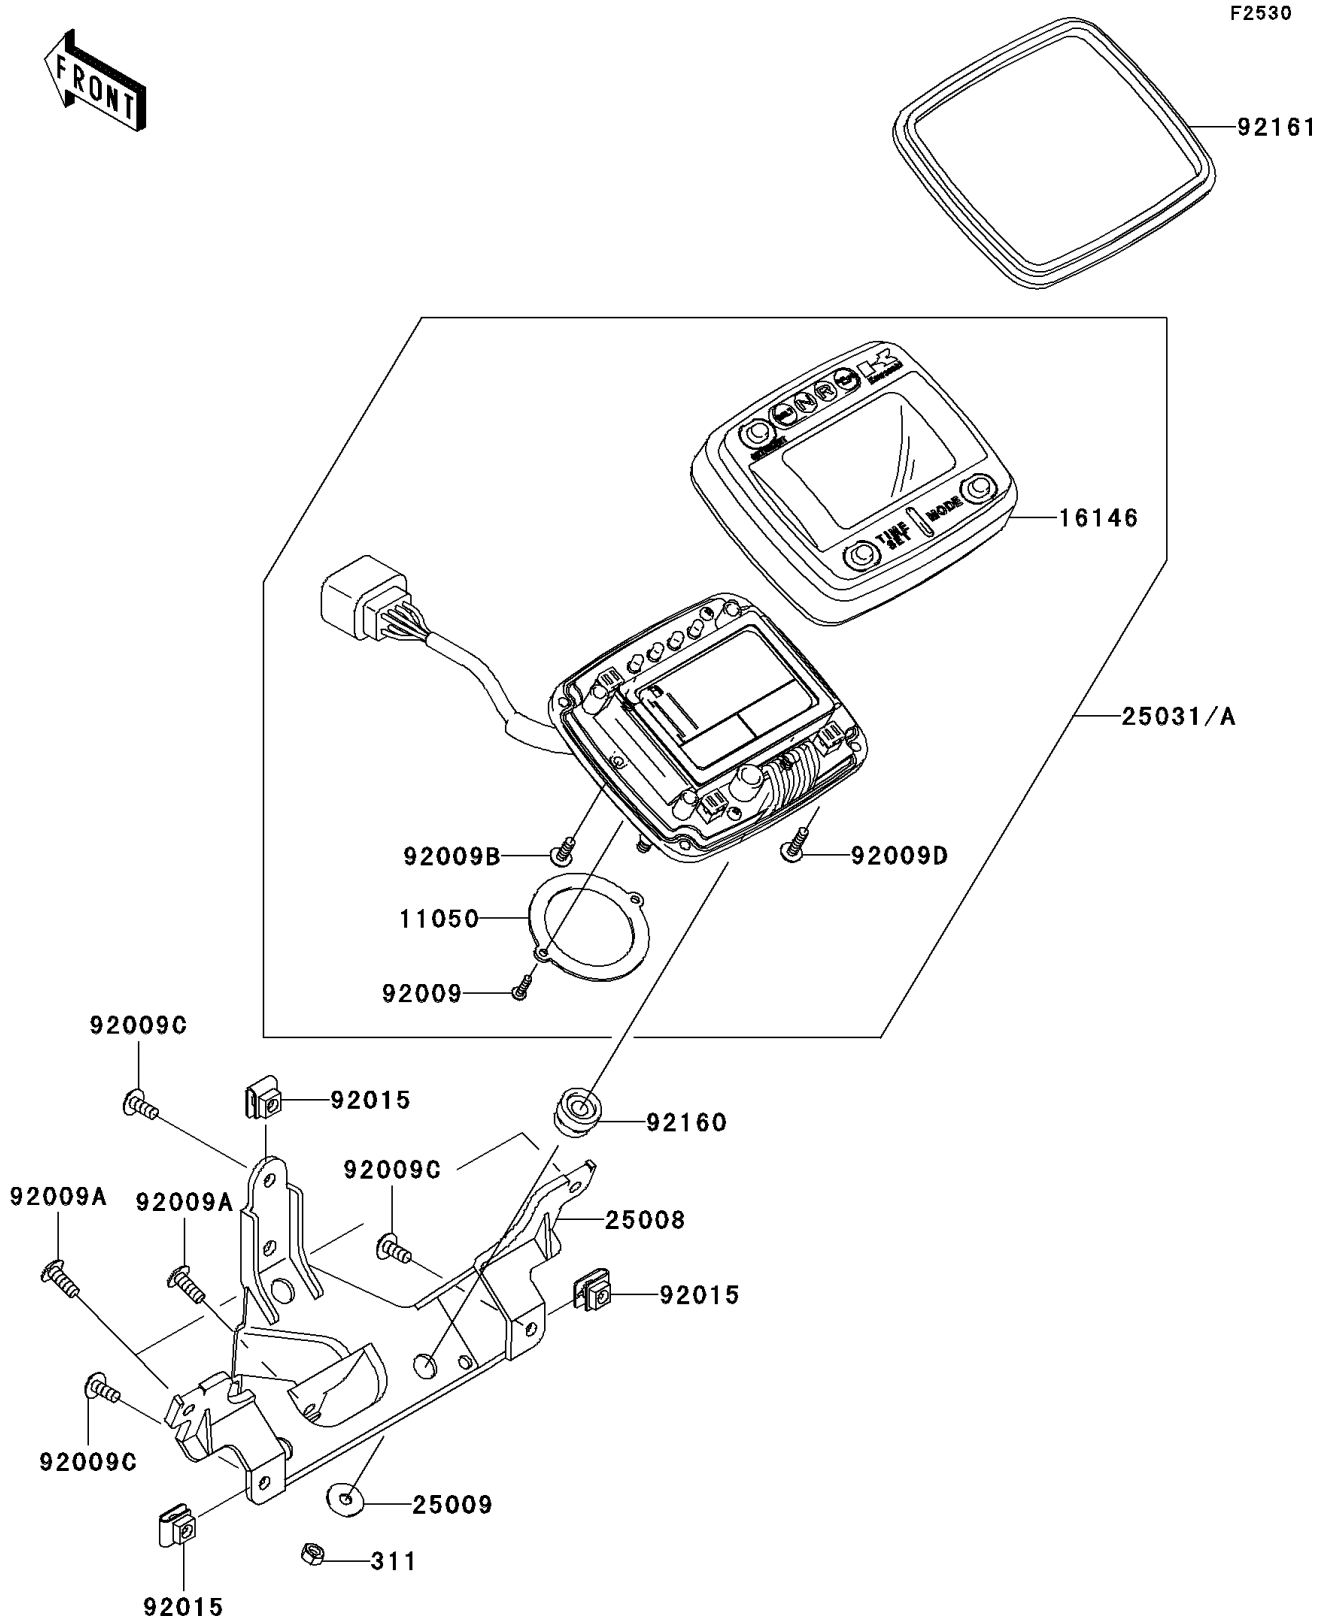

2005 Brute Force 650 4x4 PARTS DIAGRAM

Meter(s)

2005 Brute Force 650 4x4 PARTS LIST

Meter(s)

ITEM NAME	PART NUMBER	QUANTITY
NUT-HEX (Ref # 311)	311C0500	3
BRACKET,METER (Ref # 11050)	11050-1932	1
COVER-ASSY,UPPER (Ref # 16146)	16146-0011	1
BRACKET-METER (Ref # 25008)	25008-0003	1
WASHER,5.2X16X1.2 (Ref # 25009)	25009-004	3
SCREW,TAPPING,3X12 (Ref # 92009)	92009-1028	2
SCREW,TAPPING,5X14 (Ref # 92009A)	92009-1197	3
SCREW,TAPPING,4X12 (Ref # 92009B)	92009-1254	1
SCREW,5X12 (Ref # 92009C)	92009-1652	3
SCREW,6X18 (Ref # 92009D)	92009-1663	4
NUT,5MM (Ref # 92015)	92015-1573	3
DAMPER (Ref # 92160)	92160-1460	3
DAMPER,METER,UPP (Ref # 92161)	92161-1114	1
METER-ASSY,MPH (Ref # 25031)	25031-0034	1
METER-ASSY,KPH (Ref # 25031A)	25031-0057	1