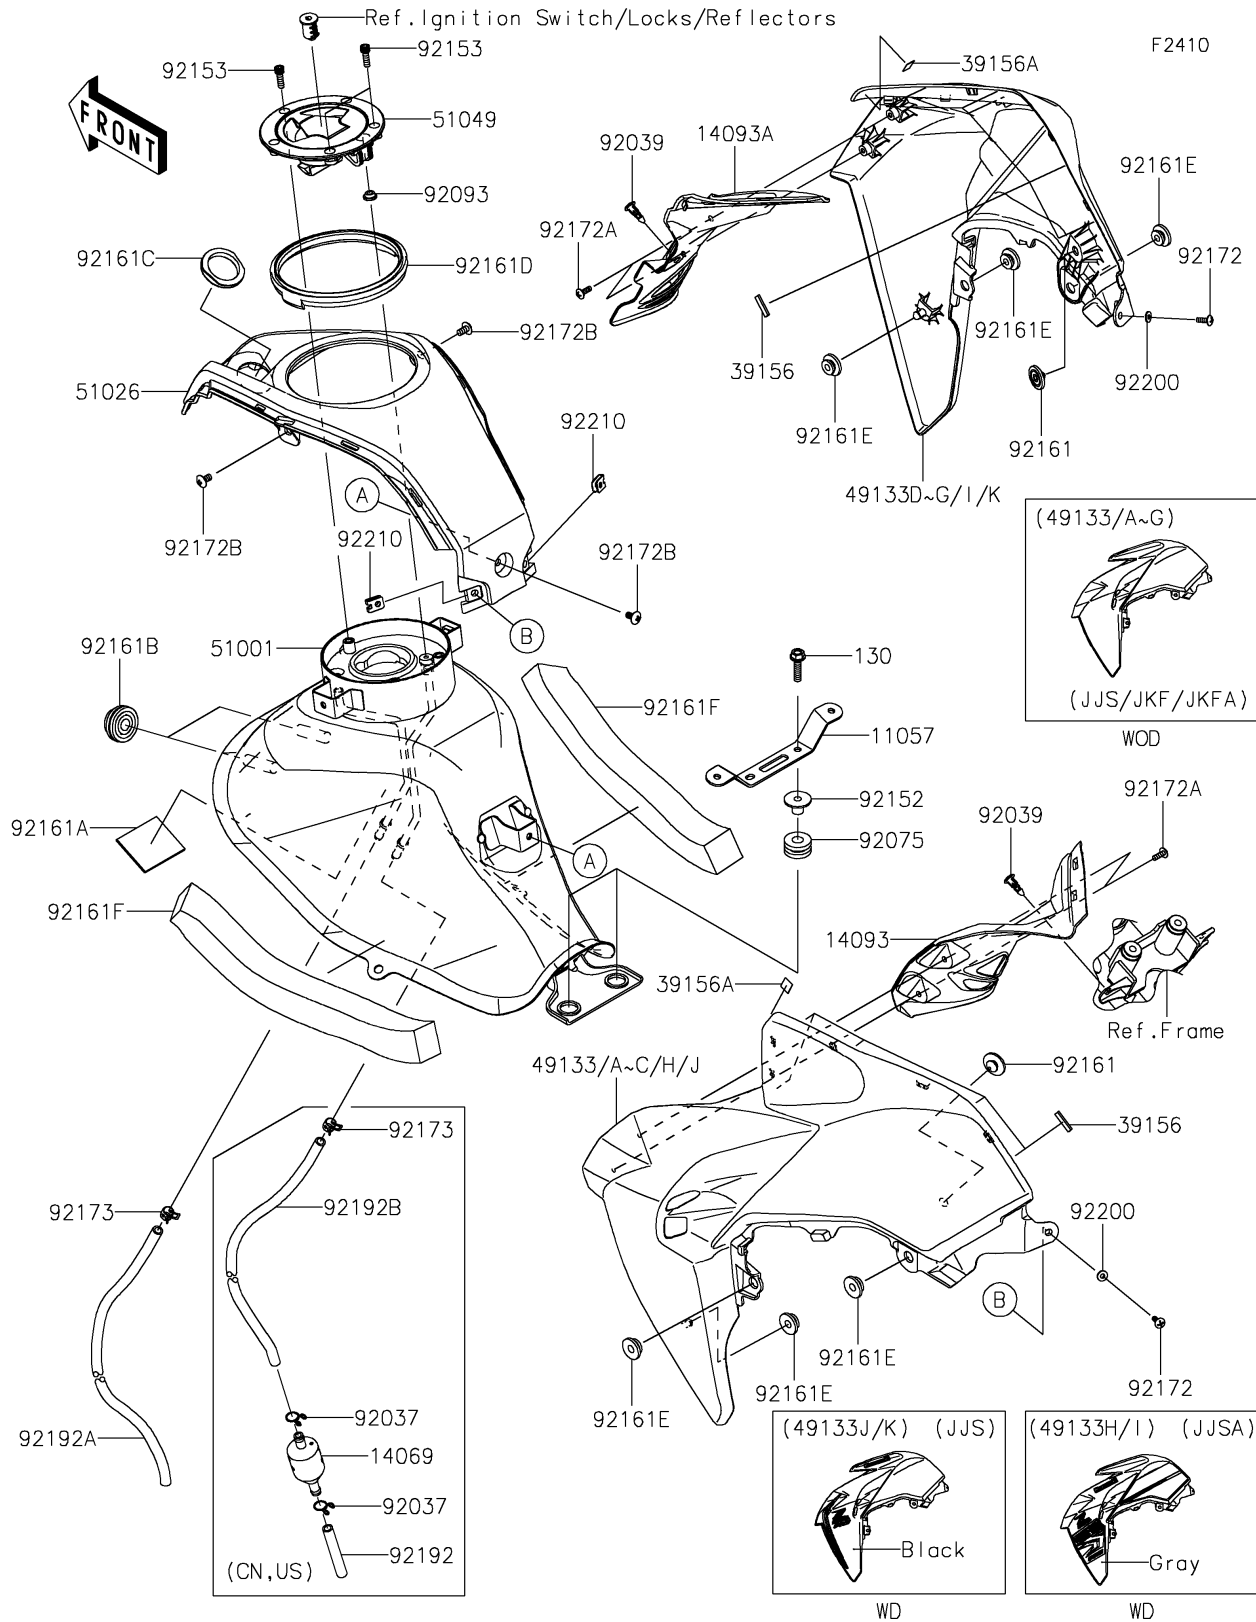

# 2018 Z125 PRO PARTS DIAGRAM

## 2018 Z125 PRO PARTS LIST

### Fuel Tank

ITEM NAME	PART NUMBER	QUANTITY
BRACKET,SIDE COVER (Ref # 11057)	11057-0244	1
COVER,INNER,LH (Ref # 14093)	14093-0332	1
COVER,INNER,RH (Ref # 14093A)	14093-0333	1
PAD,5X20X2 (Ref # 39156)	39156-2117	10
PAD,10X10X0.2 (Ref # 39156A)	39156-2118	2
SHROUD,LH,C.P.RED (Ref # 49133B)	49133-0011-A5	1
SHROUD,RH,C.P.RED (Ref # 49133F)	49133-0012-A5	1
SHROUD,LH,M.S.BLACK (Ref # 49133J)	49133-5447-660	1
SHROUD,RH,M.S.BLACK (Ref # 49133K)	49133-5448-660	1
TANK-COMP-FUEL (Ref # 51001)	51001-0848	1
COVER TANK,F.BLACK (Ref # 51026)	51026-0012-6Z	1
CAP-TANK,FUEL (Ref # 51049)	51049-0728	1
RIVET (Ref # 92039)	92039-0709	2
DAMPER,10X24X12 (Ref # 92075)	92075-1690	2
SEAL,FUEL TANK CAP (Ref # 92093)	92093-1030	1
COLLAR (Ref # 92152)	92152-0697	2
BOLT,SOCKET,5X16 (Ref # 92153)	92153-1616	3
DAMPER,8X22X10 (Ref # 92161)	92161-1685	2
DAMPER,40X50X2 (Ref # 92161A)	92161-1757	1
DAMPER,10X32X8 (Ref # 92161B)	92161-1791	2
DAMPER (Ref # 92161C)	92161-1797	1
DAMPER (Ref # 92161D)	92161-1798	1
DAMPER (Ref # 92161E)	92161-1810	6
DAMPER (Ref # 92161F)	92161-1820	2
BOLT-FLANGED,6X25 (Ref # 130)	130BA0625	2
SCREW,4X12 (Ref # 92172)	92172-0715	2
SCREW,4X12 (Ref # 92172A)	92172-0959	4
SCREW,5X10 (Ref # 92172B)	92172-1090	3
TUBE,6X9X630 (Ref # 92192A)	92192-1647	1

## 2018 Z125 PRO PARTS LIST

Fuel Tank

ITEM NAME	PART NUMBER	QUANTITY
WASHER,4X9.5X1 (Ref # 92200)	92200-0546	2
NUT,4MM (Ref # 92210)	92210-0620	2