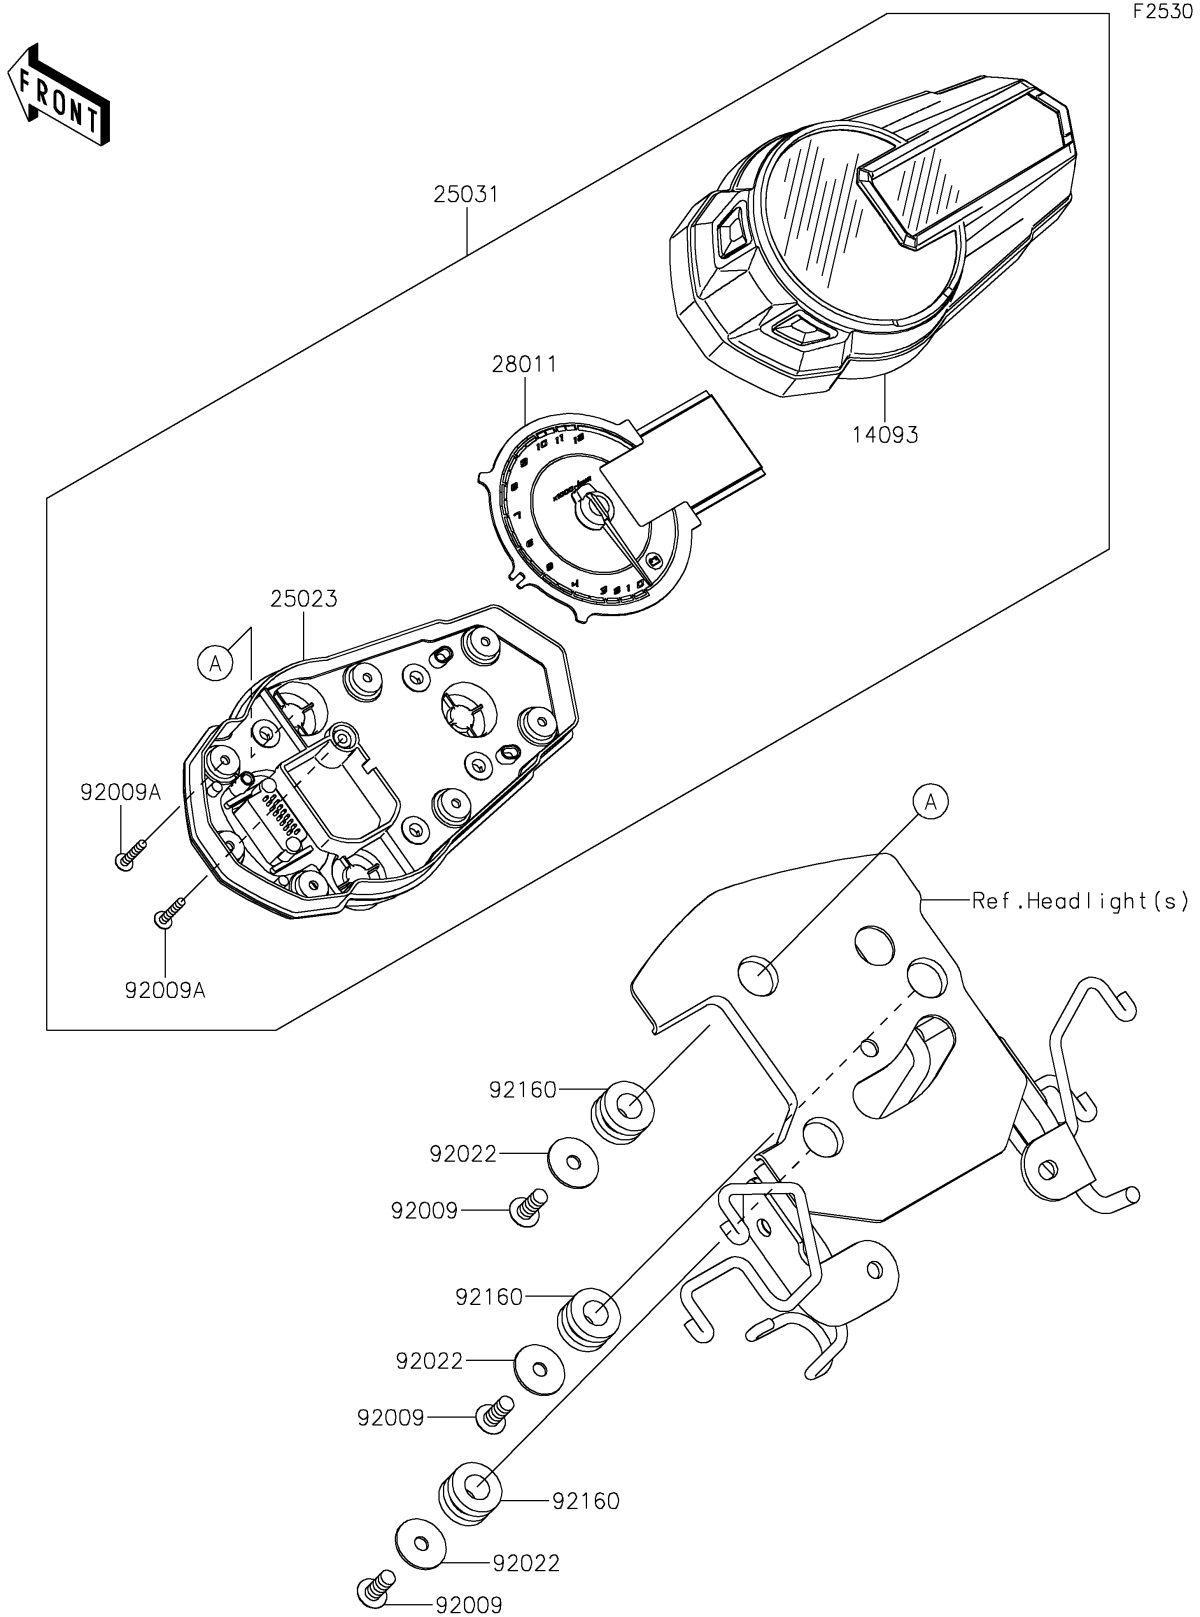

2018 Z125 PRO PARTS DIAGRAM

Meter(s)

2018 Z125 PRO PARTS LIST

Meter(s)

ITEM NAME	PART NUMBER	QUANTITY
COVER (Ref # 14093)	14093-0470	1
COVER-METER CASE (Ref # 25023)	25023-0122	1
METER-ASSY,COMBINATION (Ref # 25031)	25031-0650	1
METER,TA&LCD (Ref # 28011)	28011-0656	1
SCREW,TAPPING,5X14 (Ref # 92009)	92009-1197	3
SCREW,TAPPING,3X16 (Ref # 92009A)	92009-1391	8
WASHER,5.5X20X1.2 (Ref # 92022)	92022-1405	3
DAMPER,10X20X12 (Ref # 92160)	92160-1167	3