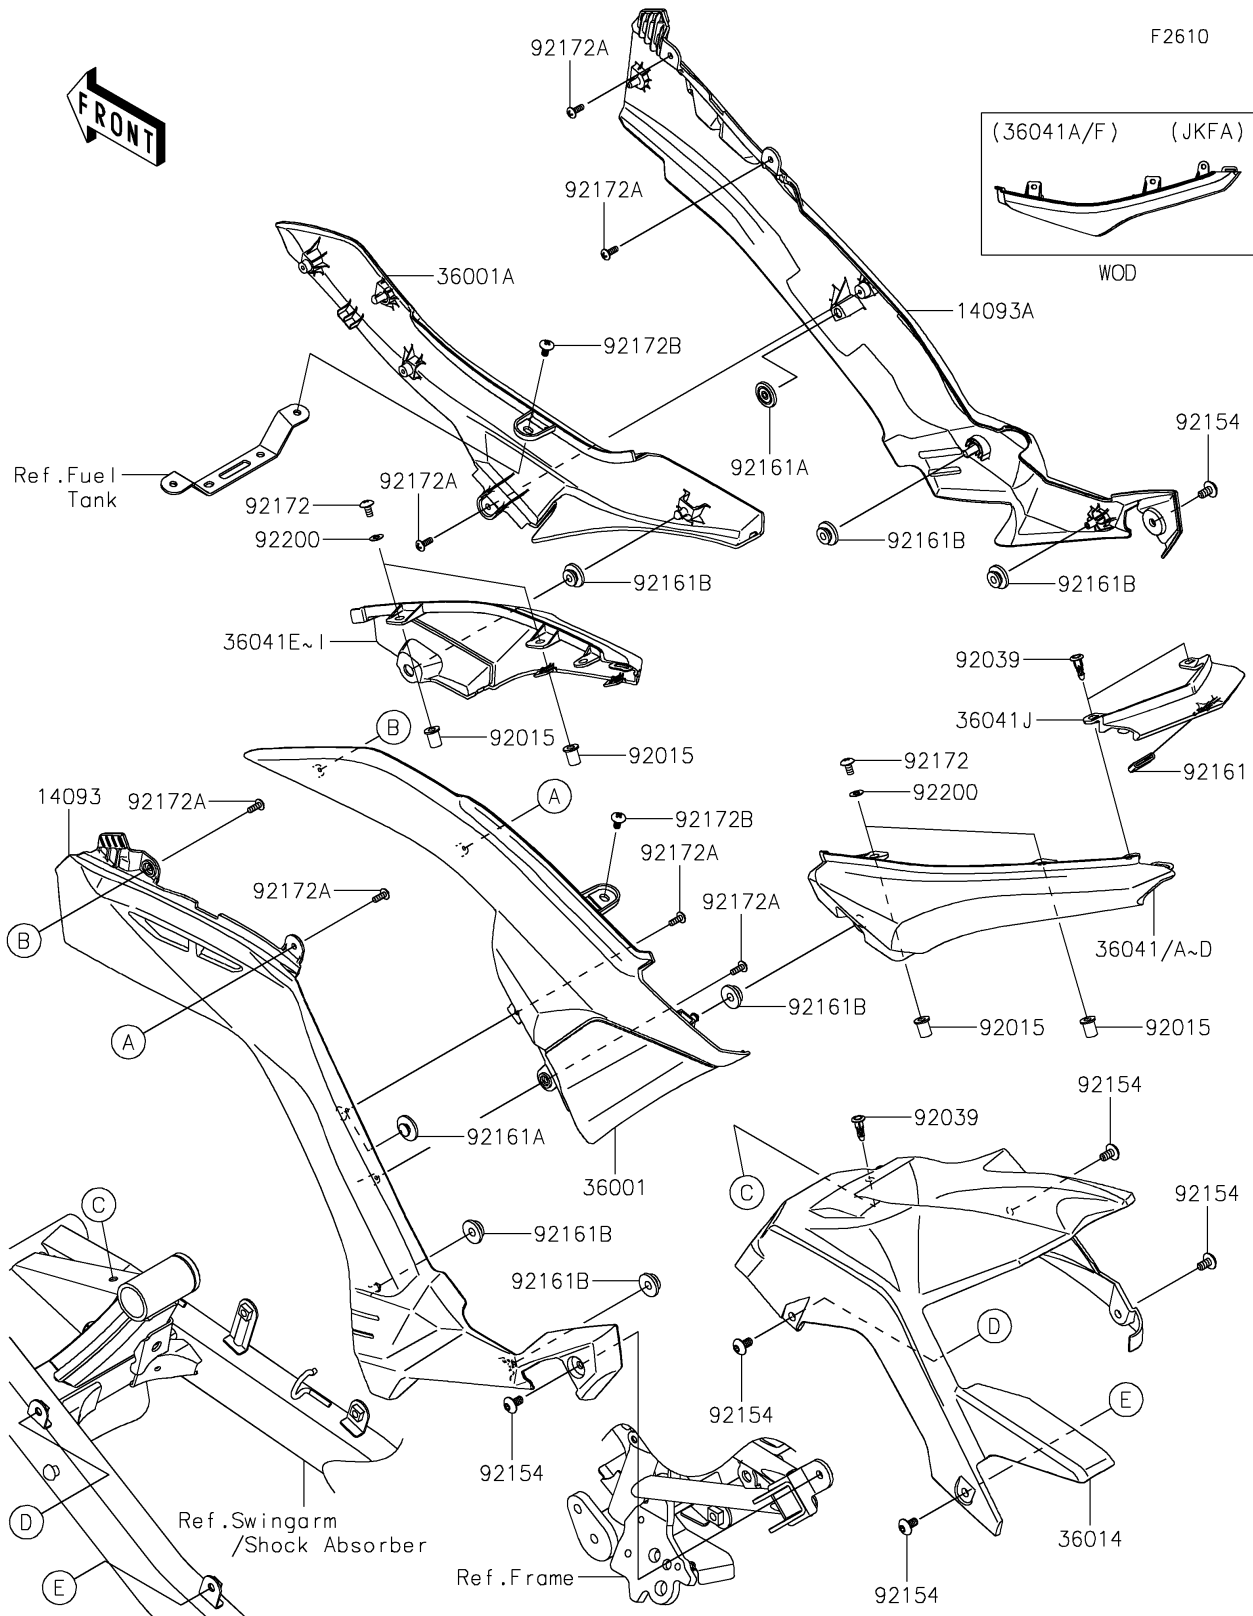

# 2018 Z125 PRO PARTS DIAGRAM

## Side Covers/Chain Cover

## 2018 Z125 PRO PARTS LIST

### Side Covers/Chain Cover

ITEM NAME	PART NUMBER	QUANTITY
COVER,PIVOT,LH,F.BLACK (Ref # 14093)	14093-0330-6Z	1
COVER,PIVOT,RH,F.BLACK (Ref # 14093A)	14093-0331-6Z	1
COVER-SIDE,LH,F.BLACK (Ref # 36001)	36001-0634-6Z	1
COVER-SIDE,RH,F.BLACK (Ref # 36001A)	36001-0635-6Z	1
CASE-CHAIN (Ref # 36014)	36014-0568	1
COVER-TAIL,LH,P.M.GRAY (Ref # 36041)	36041-0020-36P	1
COVER-TAIL,RH,P.M.GRAY (Ref # 36041E)	36041-0021-36P	1
COVER-TAIL,F.BLACK (Ref # 36041J)	36041-0022-6Z	1
NUT,WELL,5MM (Ref # 92015)	92015-1757	4
RIVET (Ref # 92039)	92039-0709	3
BOLT,SOCKET,6X12 (Ref # 92154)	92154-1484	6
DAMPER,12X23 (Ref # 92161)	92161-1367	1
DAMPER,8X22X10 (Ref # 92161A)	92161-1685	2
DAMPER (Ref # 92161B)	92161-1810	6
SCREW,5X16 (Ref # 92172)	92172-0322	4
SCREW,4X12 (Ref # 92172A)	92172-0959	7
SCREW,5X10 (Ref # 92172B)	92172-1090	2
WASHER,NYLON,5.3X11.5X0.5 (Ref # 92200)	92200-1480	4