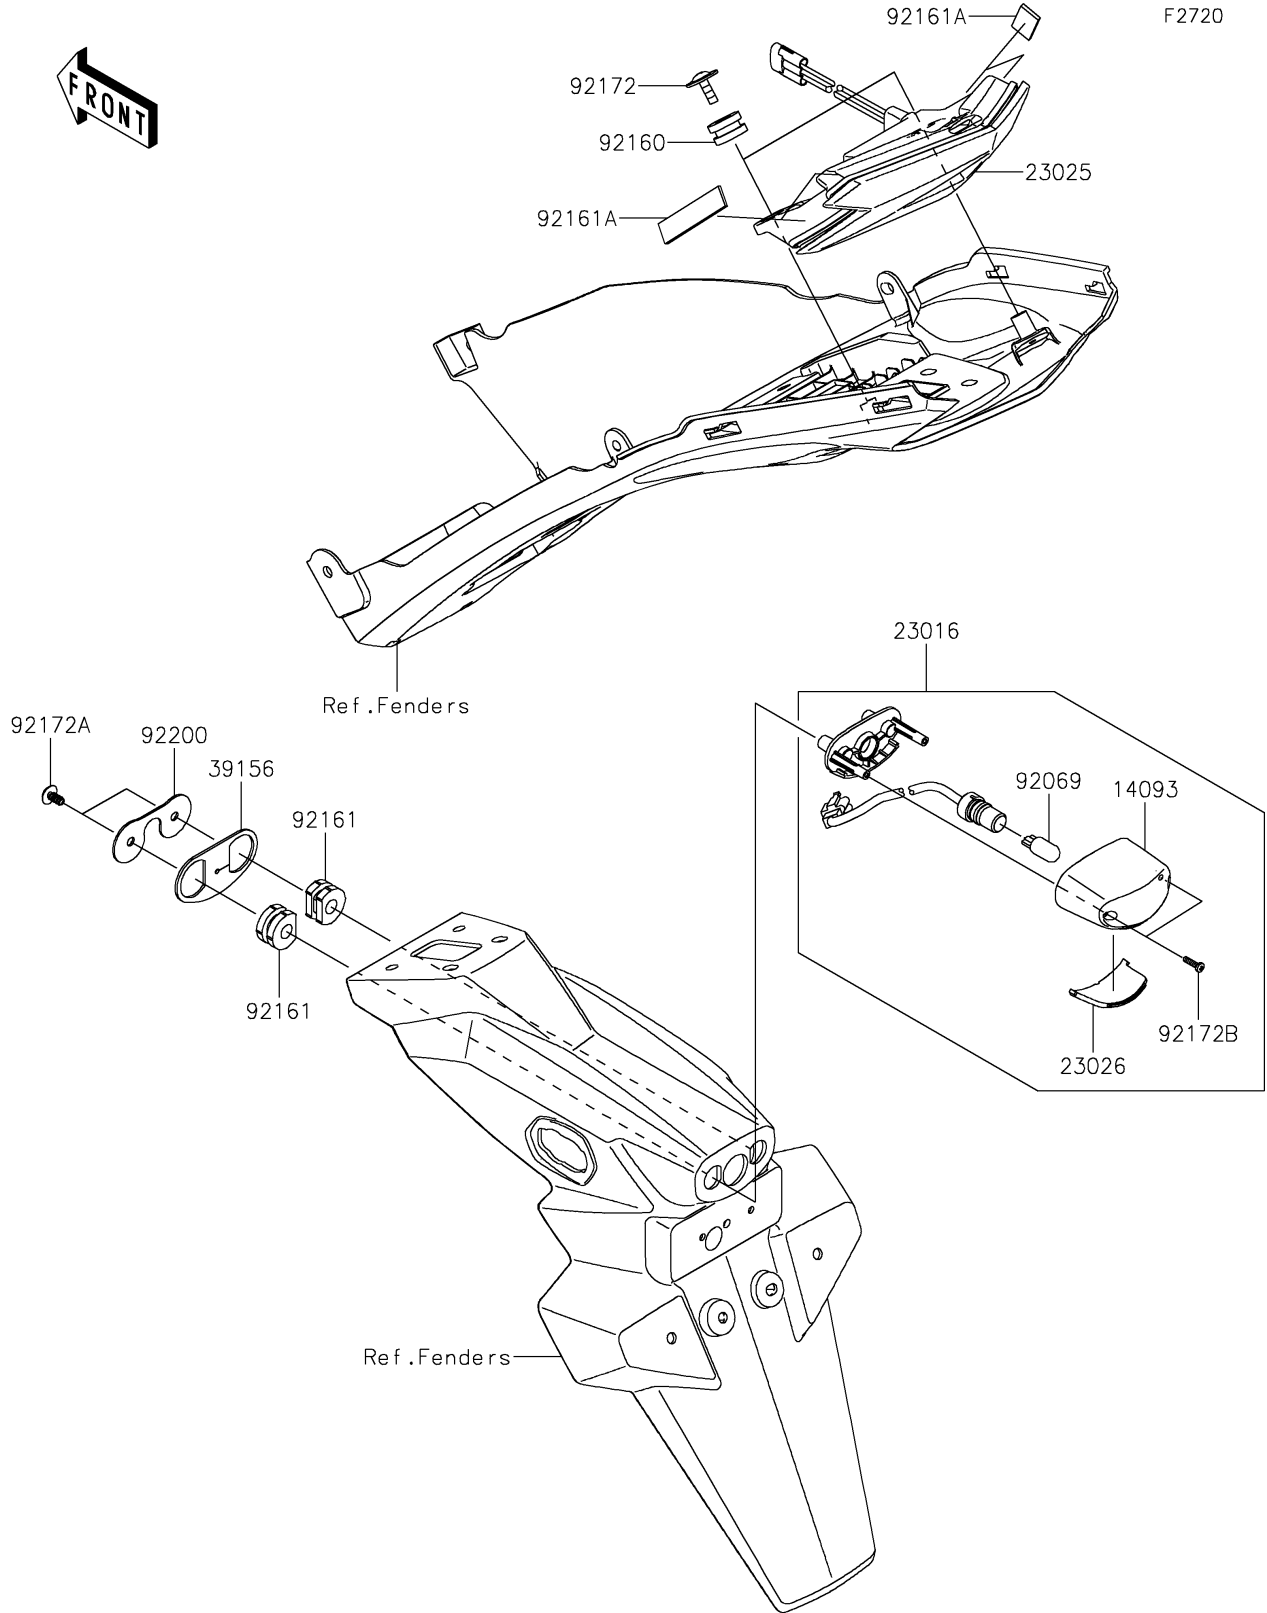

2018 Z125 PRO PARTS DIAGRAM

Taillight(s)

2018 Z125 PRO PARTS LIST

Taillight(s)

ITEM NAME	PART NUMBER	QUANTITY
COVER,LICENSE LAMP (Ref # 14093)	14093-0525	1
LAMP-ASSY,LICENCE (Ref # 23016)	23016-0604	1
LAMP-TAIL (Ref # 23025)	23025-0353	1
LENS,LICENSE LAMP (Ref # 23026)	23026-0025	1
PAD (Ref # 39156)	39156-2108	1
BULB,12V 5W (Ref # 92069)	92069-1016	1
DAMPER,10X20X12 (Ref # 92160)	92160-1167	2
DAMPER (Ref # 92161)	92161-0776	2
DAMPER (Ref # 92161A)	92161-1359	4
SCREW,TAPTITE,5X16 (Ref # 92172)	92172-0481	2
SCREW,TAPPING,5X16 (Ref # 92172A)	92172-0813	2
SCREW,4X12 (Ref # 92172B)	92172-0904	2
WASHER (Ref # 92200)	92200-1812	1