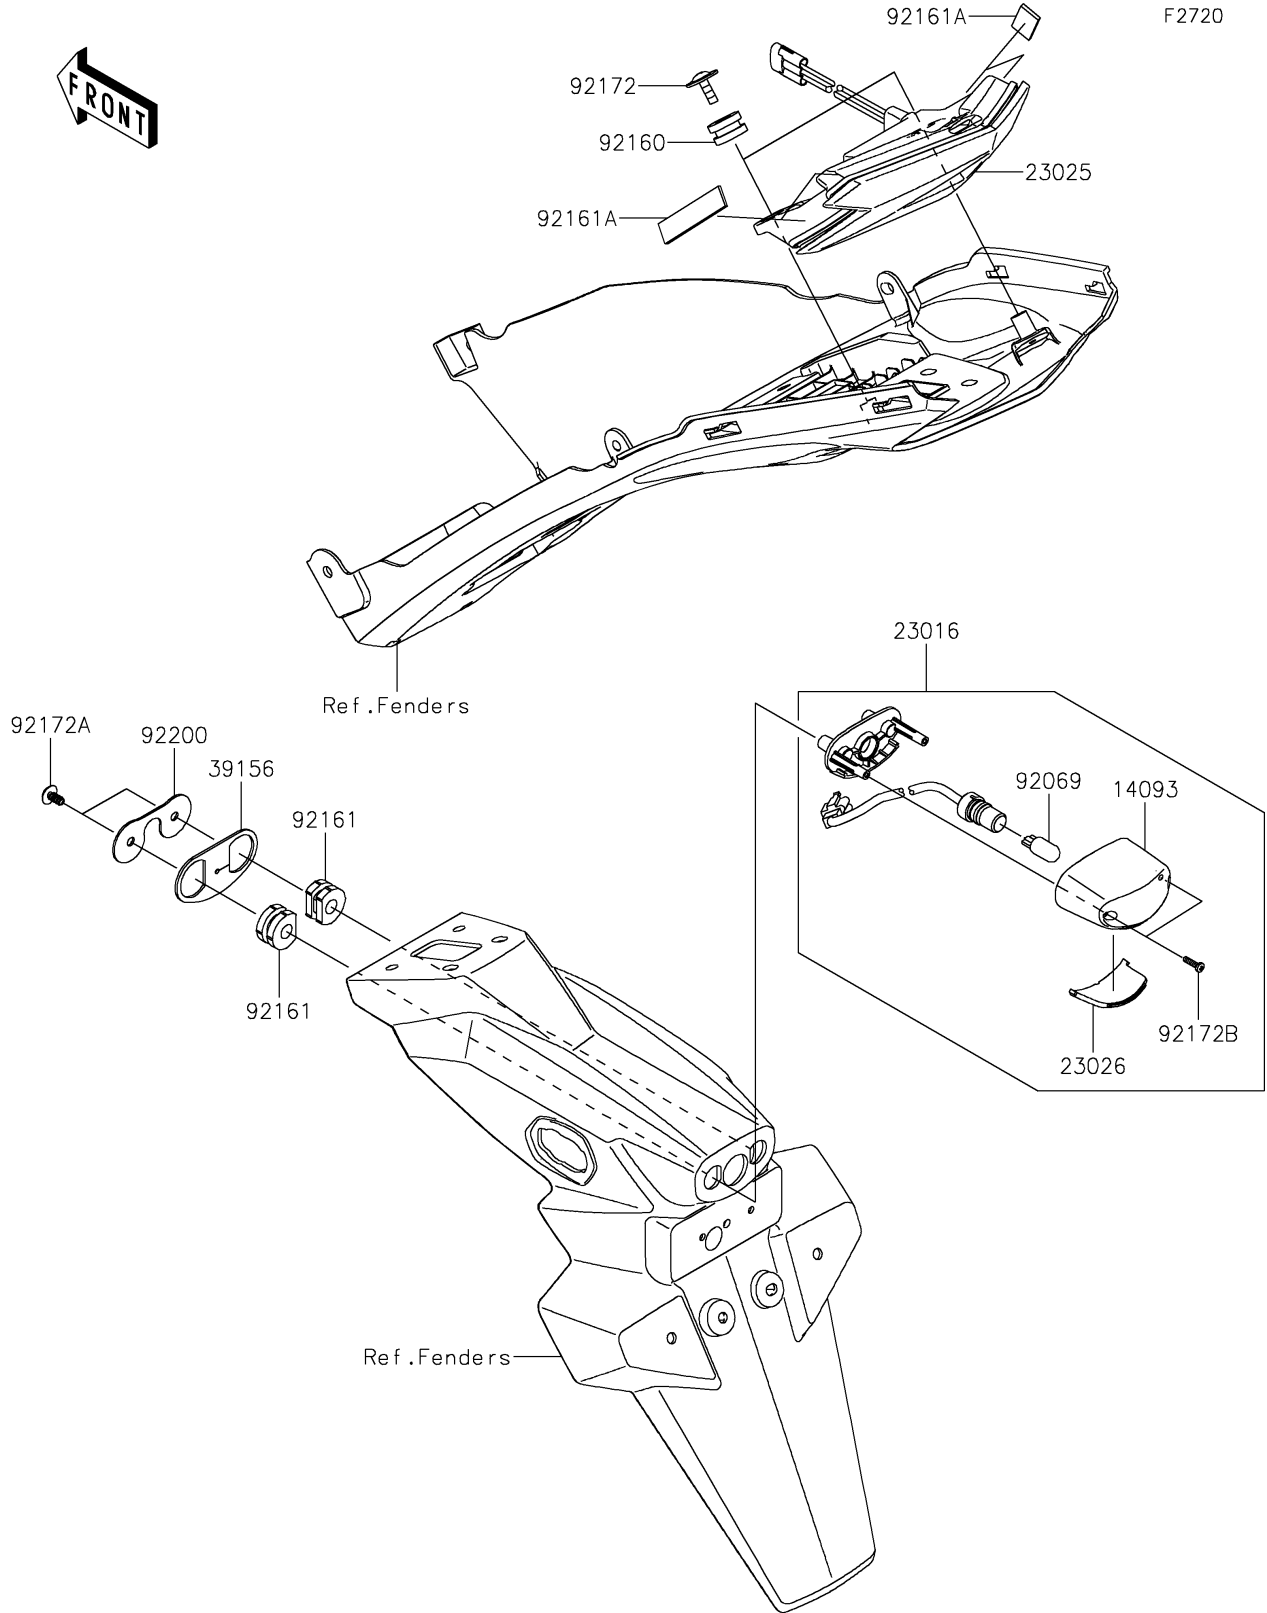

# 2019 Z125 PRO PARTS DIAGRAM

Taillight(s)

## 2019 Z125 PRO PARTS LIST

### Taillight(s)

ITEM NAME	PART NUMBER	QUANTITY
COVER,LICENSE LAMP (Ref # 14093)	14093-0525	1
LAMP-ASSY,LICENCE (Ref # 23016)	23016-0604	1
LAMP-TAIL (Ref # 23025)	23025-0353	1
LENS,LICENSE LAMP (Ref # 23026)	23026-0025	1
PAD (Ref # 39156)	39156-2108	1
BULB,12V 5W (Ref # 92069)	92069-1016	1
DAMPER,10X20X12 (Ref # 92160)	92160-1167	2
DAMPER (Ref # 92161)	92161-0776	2
DAMPER (Ref # 92161A)	92161-1359	4
SCREW,TAPTITE,5X16 (Ref # 92172)	92172-0481	2
SCREW,TAPPING,5X16 (Ref # 92172A)	92172-0813	2
SCREW,4X12 (Ref # 92172B)	92172-0904	2
WASHER (Ref # 92200)	92200-1812	1