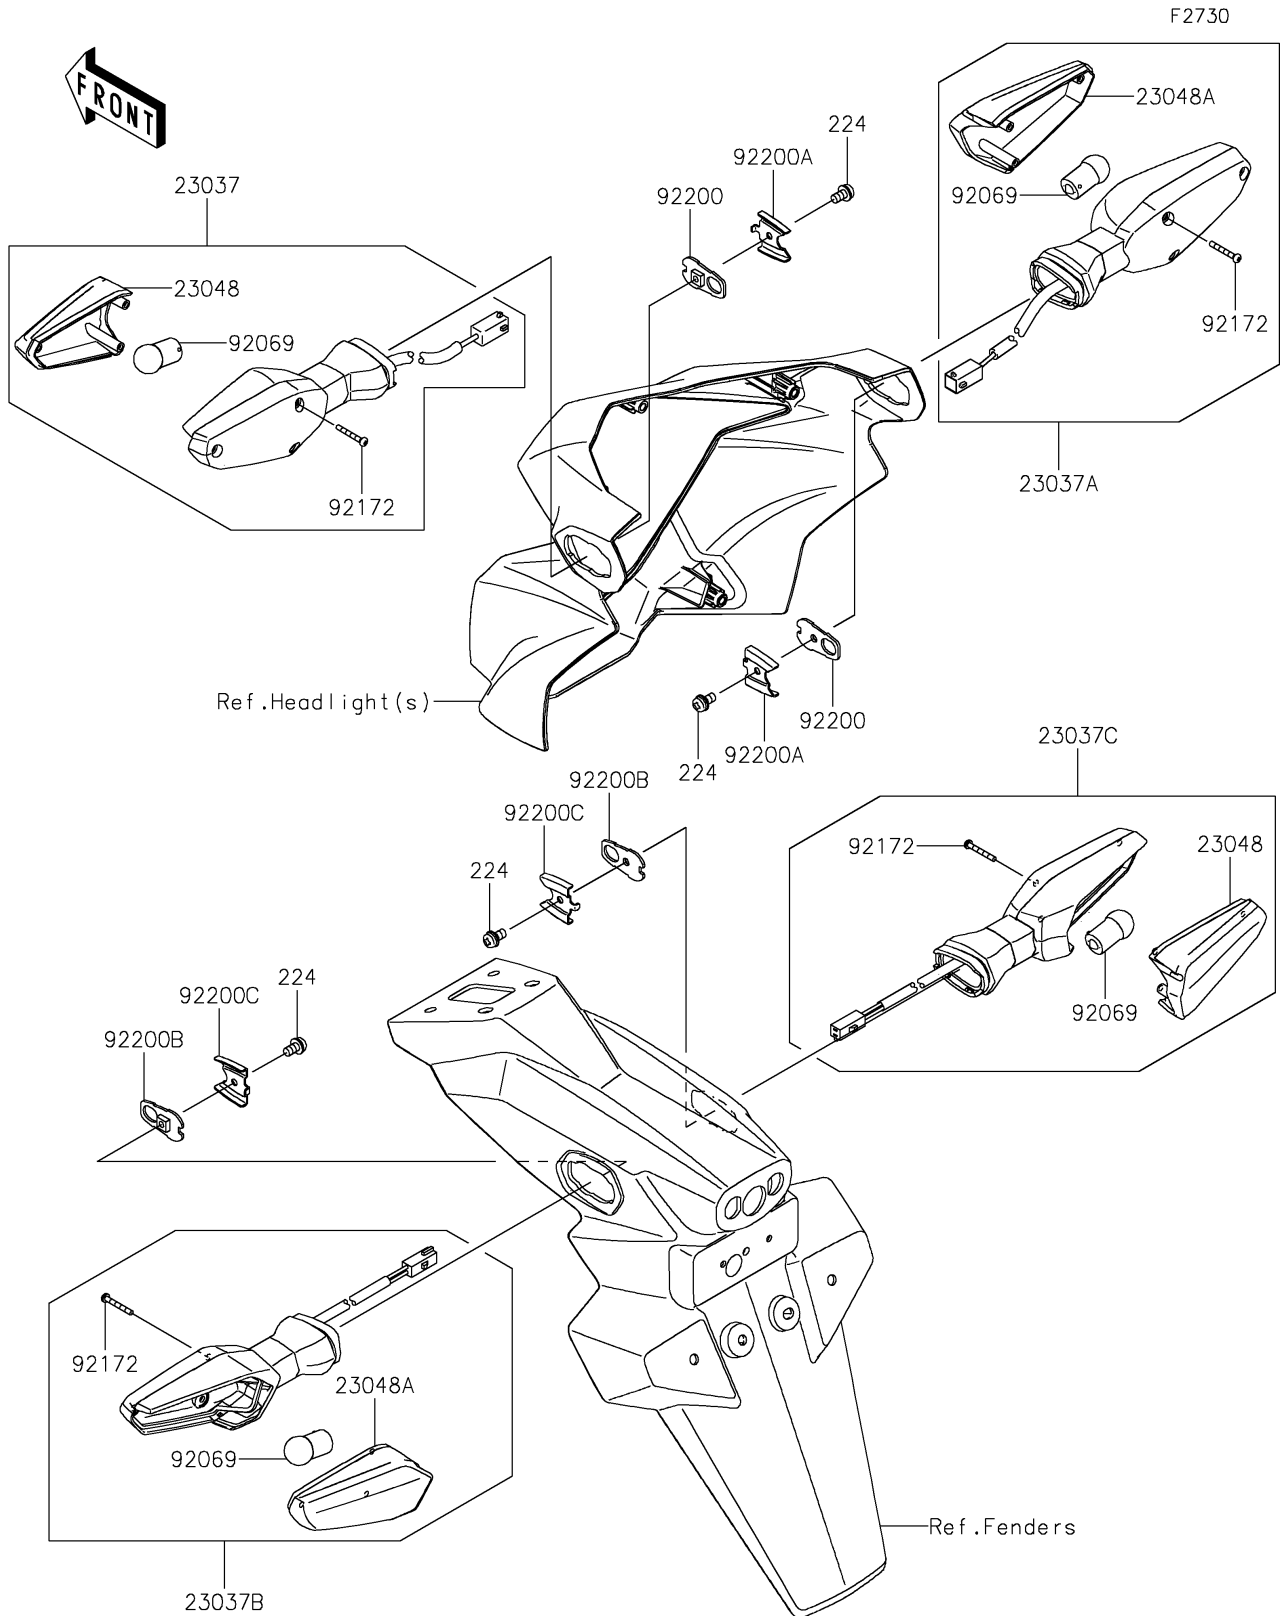

2018 Z125 PRO PARTS DIAGRAM

Turn Signals

2018 Z125 PRO PARTS LIST

Turn Signals

ITEM NAME	PART NUMBER	QUANTITY
SCREW-PAN-WP-CROS,4X8 (Ref # 224)	224AB0408	4
LAMP-ASSY-SIGNAL,FR,LH (Ref # 23037)	23037-0326	1
LAMP-ASSY-SIGNAL,FR,RH (Ref # 23037A)	23037-0327	1
LAMP-ASSY-SIGNAL,RR,LH (Ref # 23037B)	23037-0328	1
LAMP-ASSY-SIGNAL,RR,RH (Ref # 23037C)	23037-0329	1
LENS-SIGNAL LAMP (Ref # 23048)	23048-0029	2
LENS-SIGNAL LAMP (Ref # 23048A)	23048-0030	2
BULB,12V 10W (RY10W) (Ref # 92069)	92069-0089	4
SCREW,6X19 (Ref # 92172)	92172-1116	12
WASHER,SIGNAL LAMP (Ref # 92200)	92200-0164	2
WASHER,SIGNAL LAMP (Ref # 92200A)	92200-0165	2
WASHER,NUT 4MM (Ref # 92200B)	92200-0854	2
WASHER (Ref # 92200C)	92200-0855	2