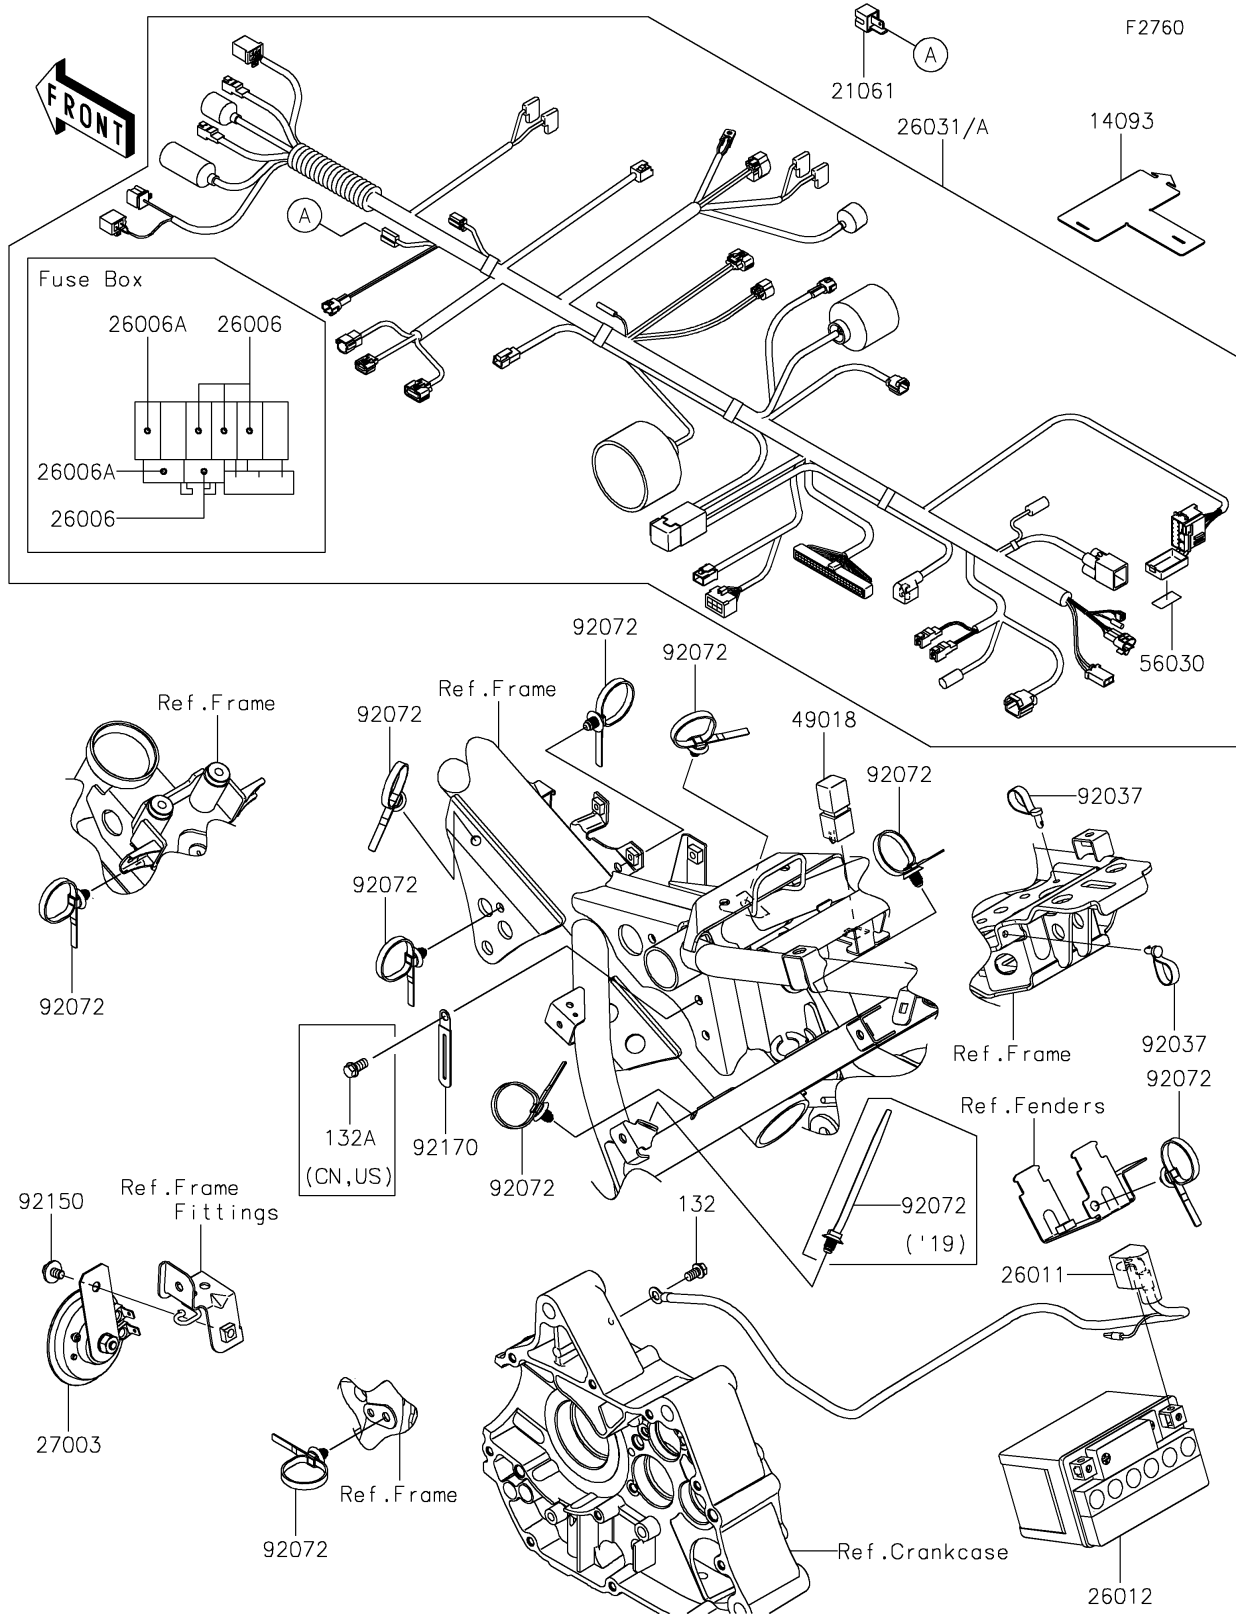

2018 Z125 PRO PARTS DIAGRAM

Chassis Electrical Equipment

2018 Z125 PRO PARTS LIST

Chassis Electrical Equipment

ITEM NAME	PART NUMBER	QUANTITY
-----------	-------------	----------