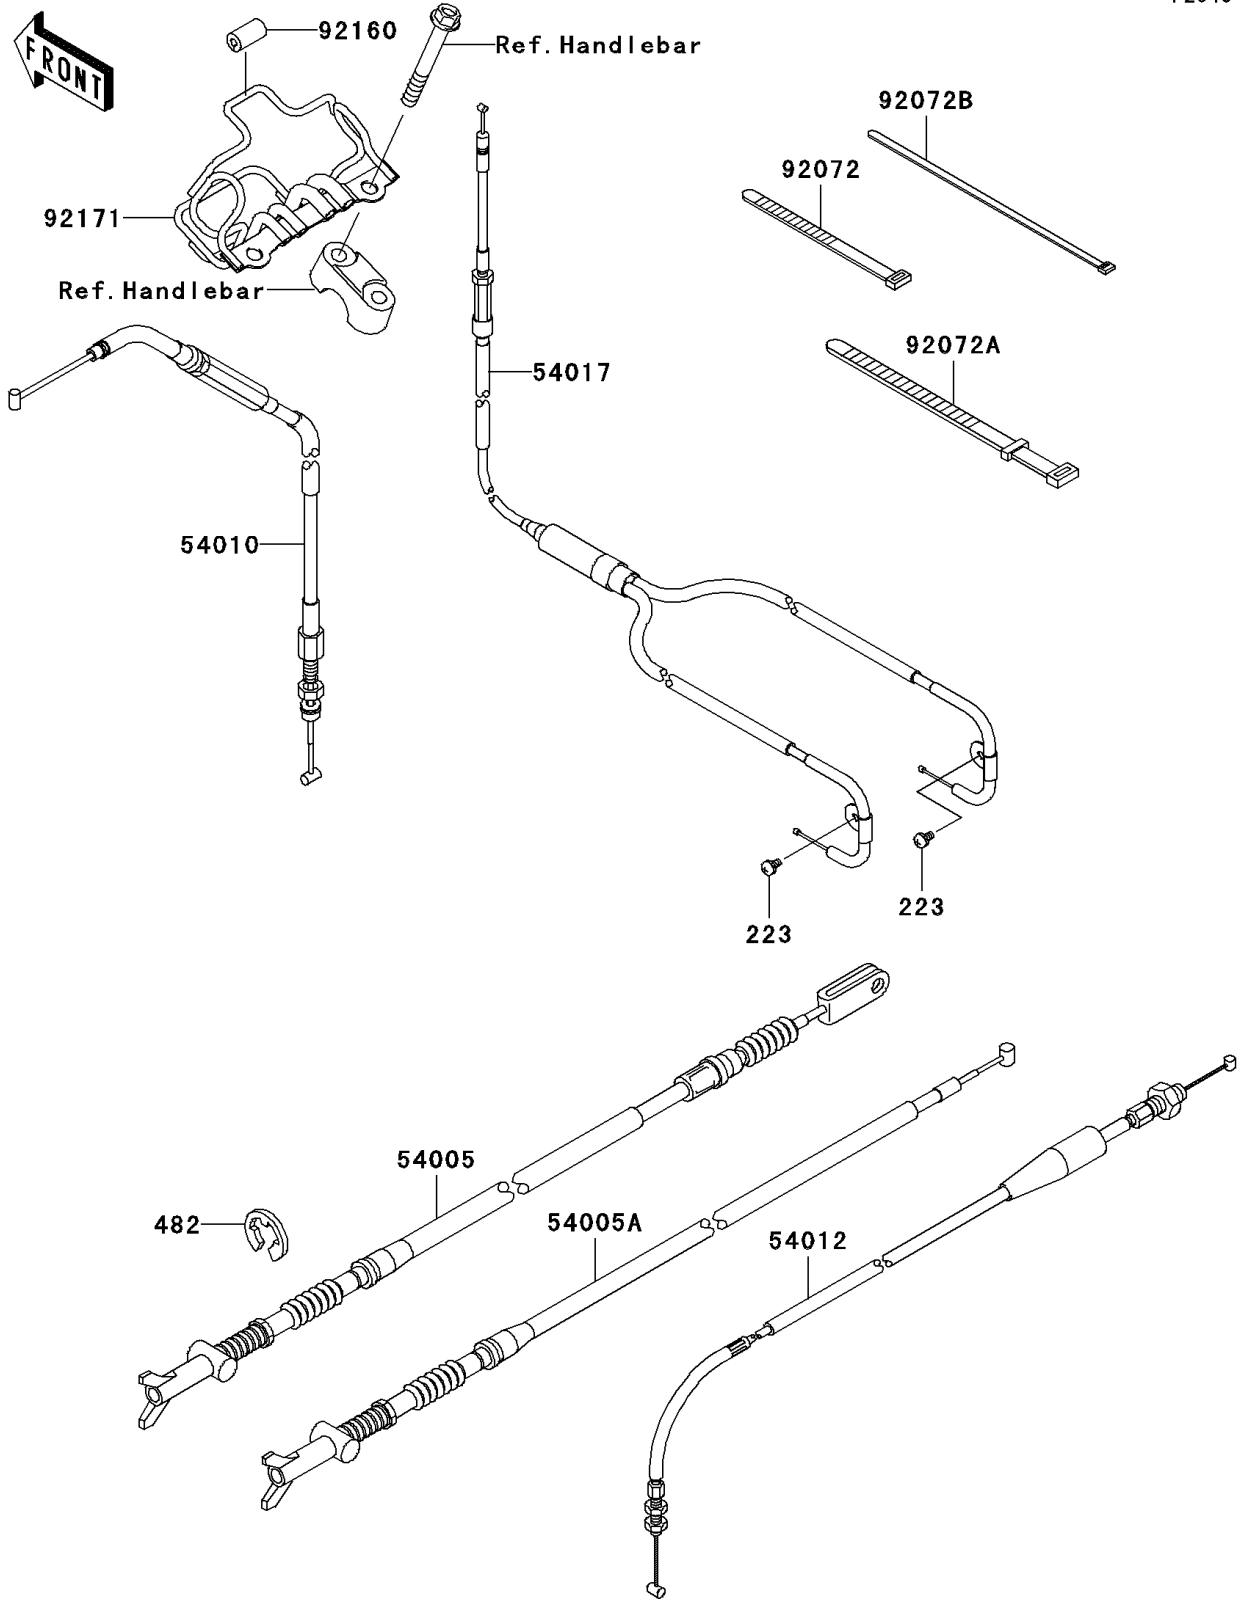

2005 Brute Force 650 4x4 PARTS DIAGRAM

Cables

F2540

2005 Brute Force 650 4x4 PARTS LIST

Cables

ITEM NAME	PART NUMBER	QUANTITY
SCREW-PAN-WS-CROS,4X8 (Ref # 223)	223D0408	2
CIRCLIP-TYPE-E,8MM (Ref # 482)	482L8000	1
CABLE-BRAKE,REAR (Ref # 54005)	54005-0011	1
CABLE-BRAKE,PARKING (Ref # 54005A)	54005-0012	1
CABLE,FRONT DIFF LOCK (Ref # 54010)	54010-0025	1
CABLE-THROTTLE (Ref # 54012)	54012-0124	1
CABLE-STARTER (Ref # 54017)	54017-0020	1
BAND,L=123 (Ref # 92072)	92072-030	1
BAND,L=186 (Ref # 92072A)	92072-056	5
BAND,L=188 (Ref # 92072B)	92072-1239	3
DAMPER,4.5X11X20 (Ref # 92160)	92160-1074	1
CLAMP,BREATHER TUBE (Ref # 92171)	92171-0378	1