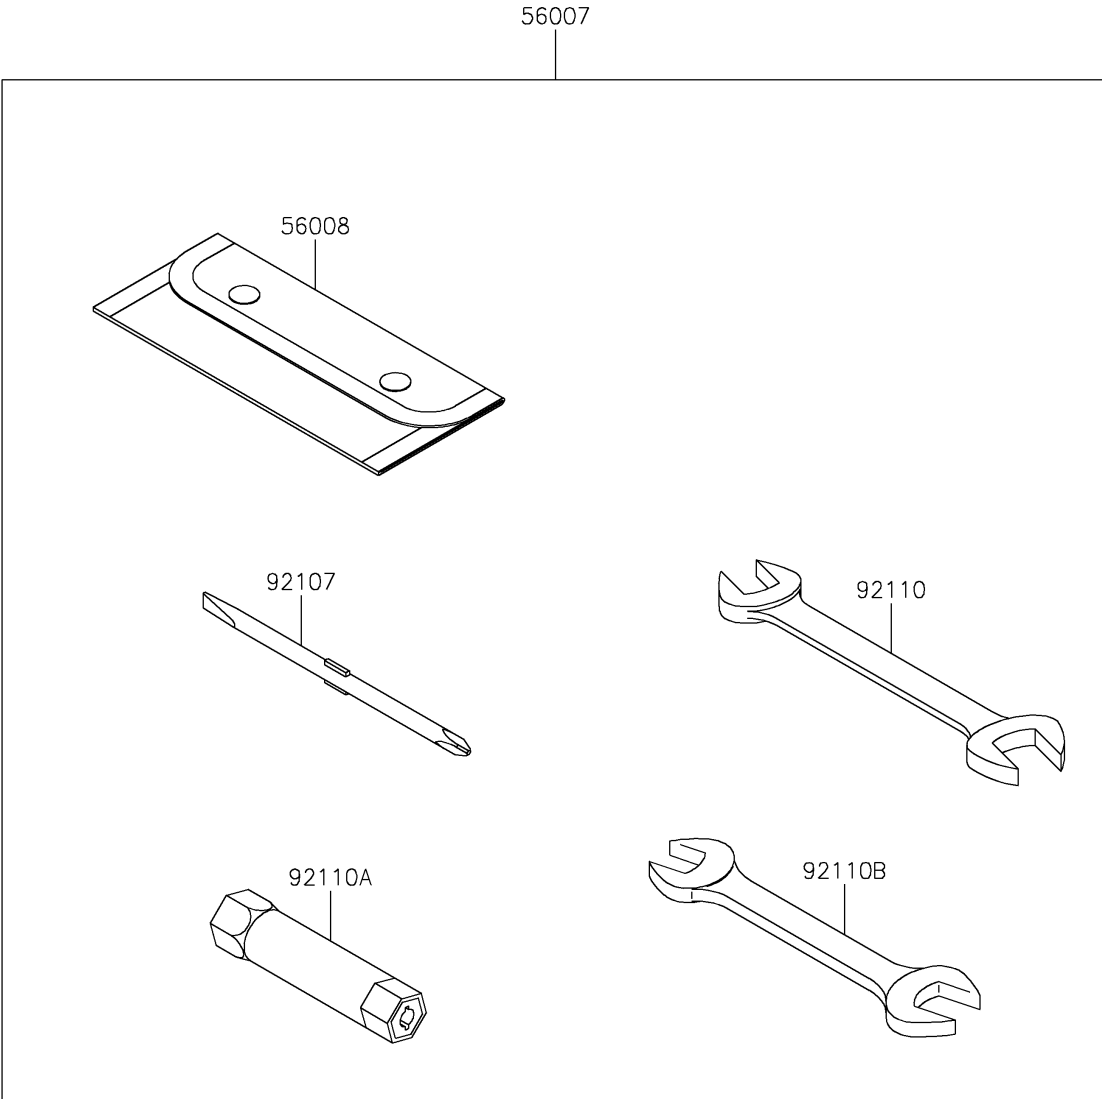

2018 Z125 PRO PARTS DIAGRAM

Owner's Tools

F2810

2018 Z125 PRO PARTS LIST

Owner's Tools

ITEM NAME	PART NUMBER	QUANTITY
-----------	-------------	----------