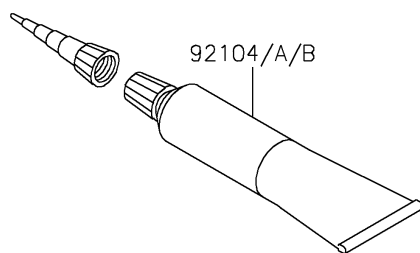

2018 Z125 PRO PARTS DIAGRAM

Owner's Tools

F2810

2018 Z125 PRO PARTS LIST

Owner's Tools

ITEM NAME	PART NUMBER	QUANTITY
-----------	-------------	----------