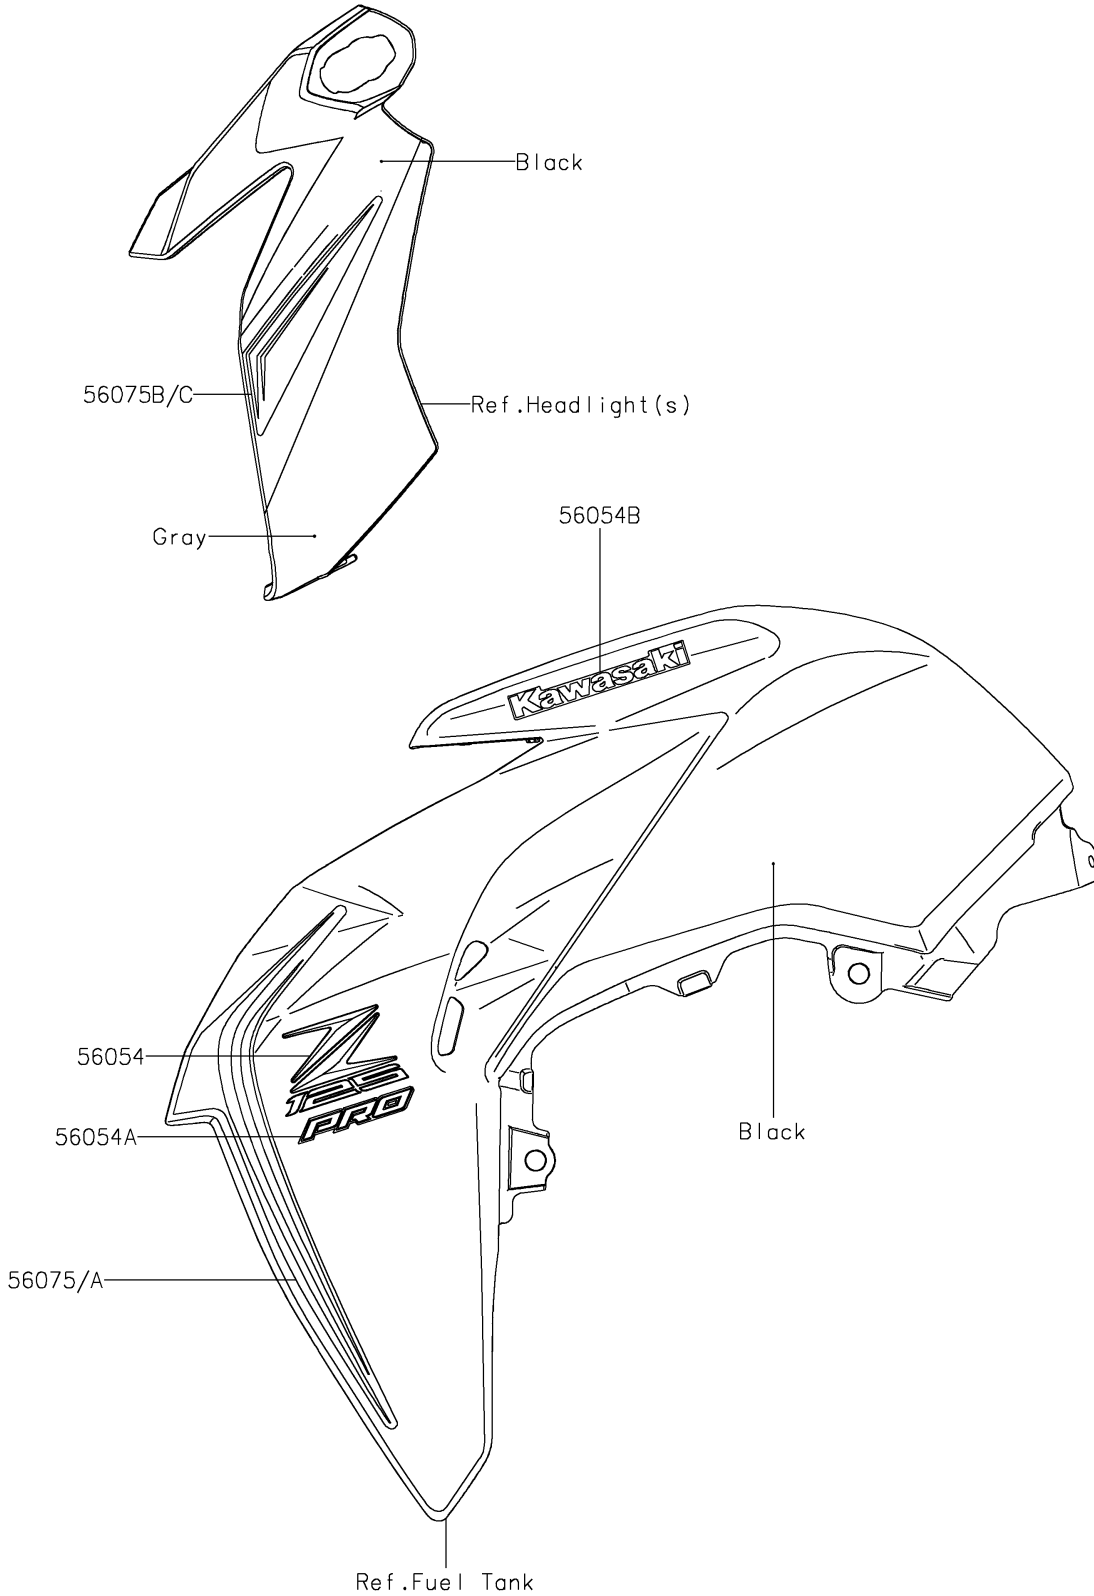

2018 Z125 PRO PARTS DIAGRAM

Decals(Black)(JJS)

F2861A

2018 Z125 PRO PARTS LIST

Decals(Black)(JJS)

ITEM NAME	PART NUMBER	QUANTITY
MARK,SHROUD,Z125 (Ref # 56054)	56054-1992	2
MARK,SHROUD,PRO (Ref # 56054A)	56054-1993	2
MARK,SHROUD,KAWASAKI (Ref # 56054B)	56054-2154	2
PATTERN,SHROUD,LH (Ref # 56075)	56075-4112	1
PATTERN,SHROUD,RH (Ref # 56075A)	56075-4113	1
PATTERN,HEAD LAMP COVER,LH (Ref # 56075B)	56075-4139	1
PATTERN,HEAD LAMP COVER,RH (Ref # 56075C)	56075-4140	1