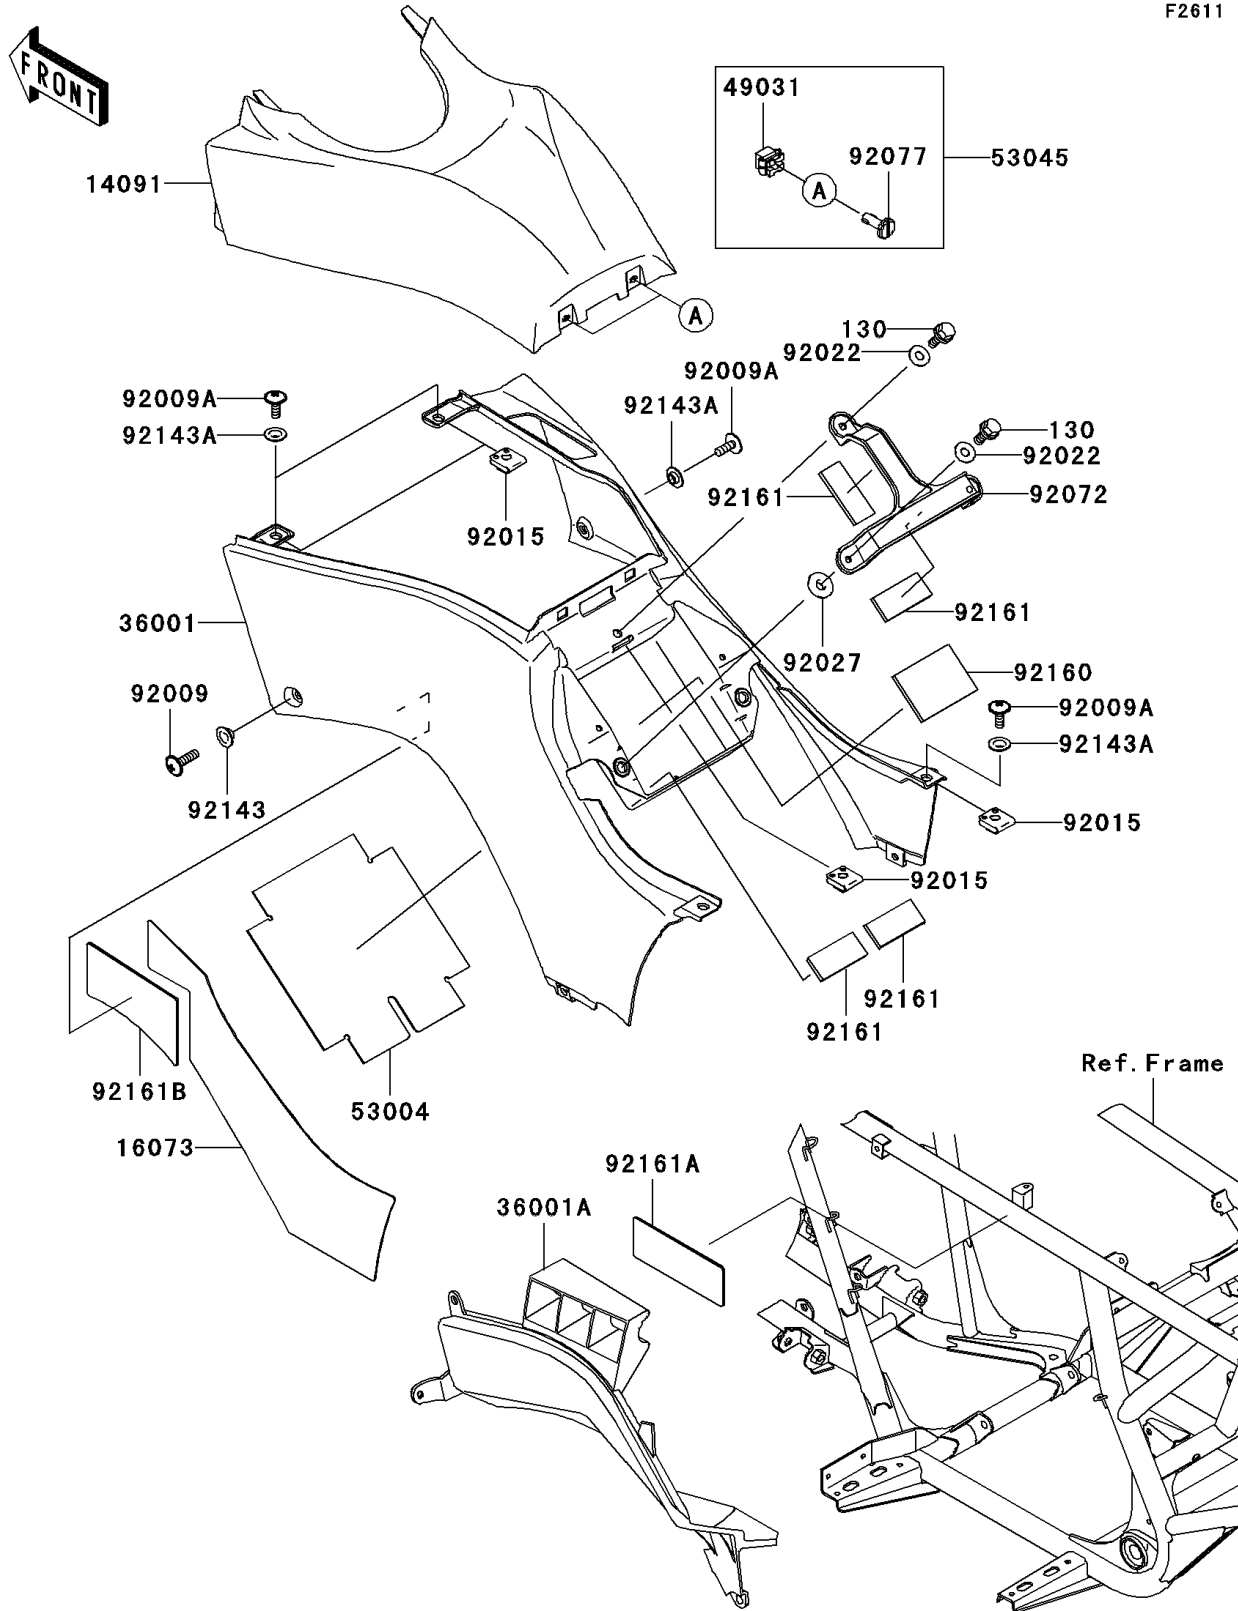

2005 Brute Force 650 4x4 PARTS DIAGRAM

Side Covers

F2611

2005 Brute Force 650 4x4 PARTS LIST

Side Covers

ITEM NAME	PART NUMBER	QUANTITY
BOLT-FLANGED,6X18 (Ref # 130)	130J0618	3
COVER,AIR CLEANER,C.H.GREEN (Ref # 14091)	14091-0403-826	1
INSULATOR,SIDE COVER (Ref # 16073)	16073-0019	1
COVER-SIDE,C.H.GREEN (Ref # 36001)	36001-0066-826	1
COVER-SIDE (Ref # 36001A)	36001-1647	1
LATCH (Ref # 49031)	49031-0001	2
MAT,BATTERY CASE (Ref # 53004)	53004-1172	1
HOOK-ASSY (Ref # 53045)	53045-0007	2
SCREW,6X22,BLACK (Ref # 92009)	92009-1256	1
SCREW,6X16 (Ref # 92009A)	92009-1621	5
NUT,CLAMP,6MM (Ref # 92015)	92015-1678	5
WASHER,6.5X16X1.0 (Ref # 92022)	92022-1093	3
COLLAR,L=4.7 (Ref # 92027)	92027-1964	2
BAND,BATTERY (Ref # 92072)	92072-1406	1
KNOB (Ref # 92077)	92077-0002	2
COLLAR (Ref # 92143)	92143-1057	1
COLLAR (Ref # 92143A)	92143-1087	5
DAMPER,BATTERY (Ref # 92160)	92160-1897	1
DAMPER (Ref # 92161)	92161-1127	4
DAMPER,SIDE COVER (Ref # 92161A)	92161-1201	1
DAMPER,FUEL TANK COVER (Ref # 92161B)	92161-1202	1