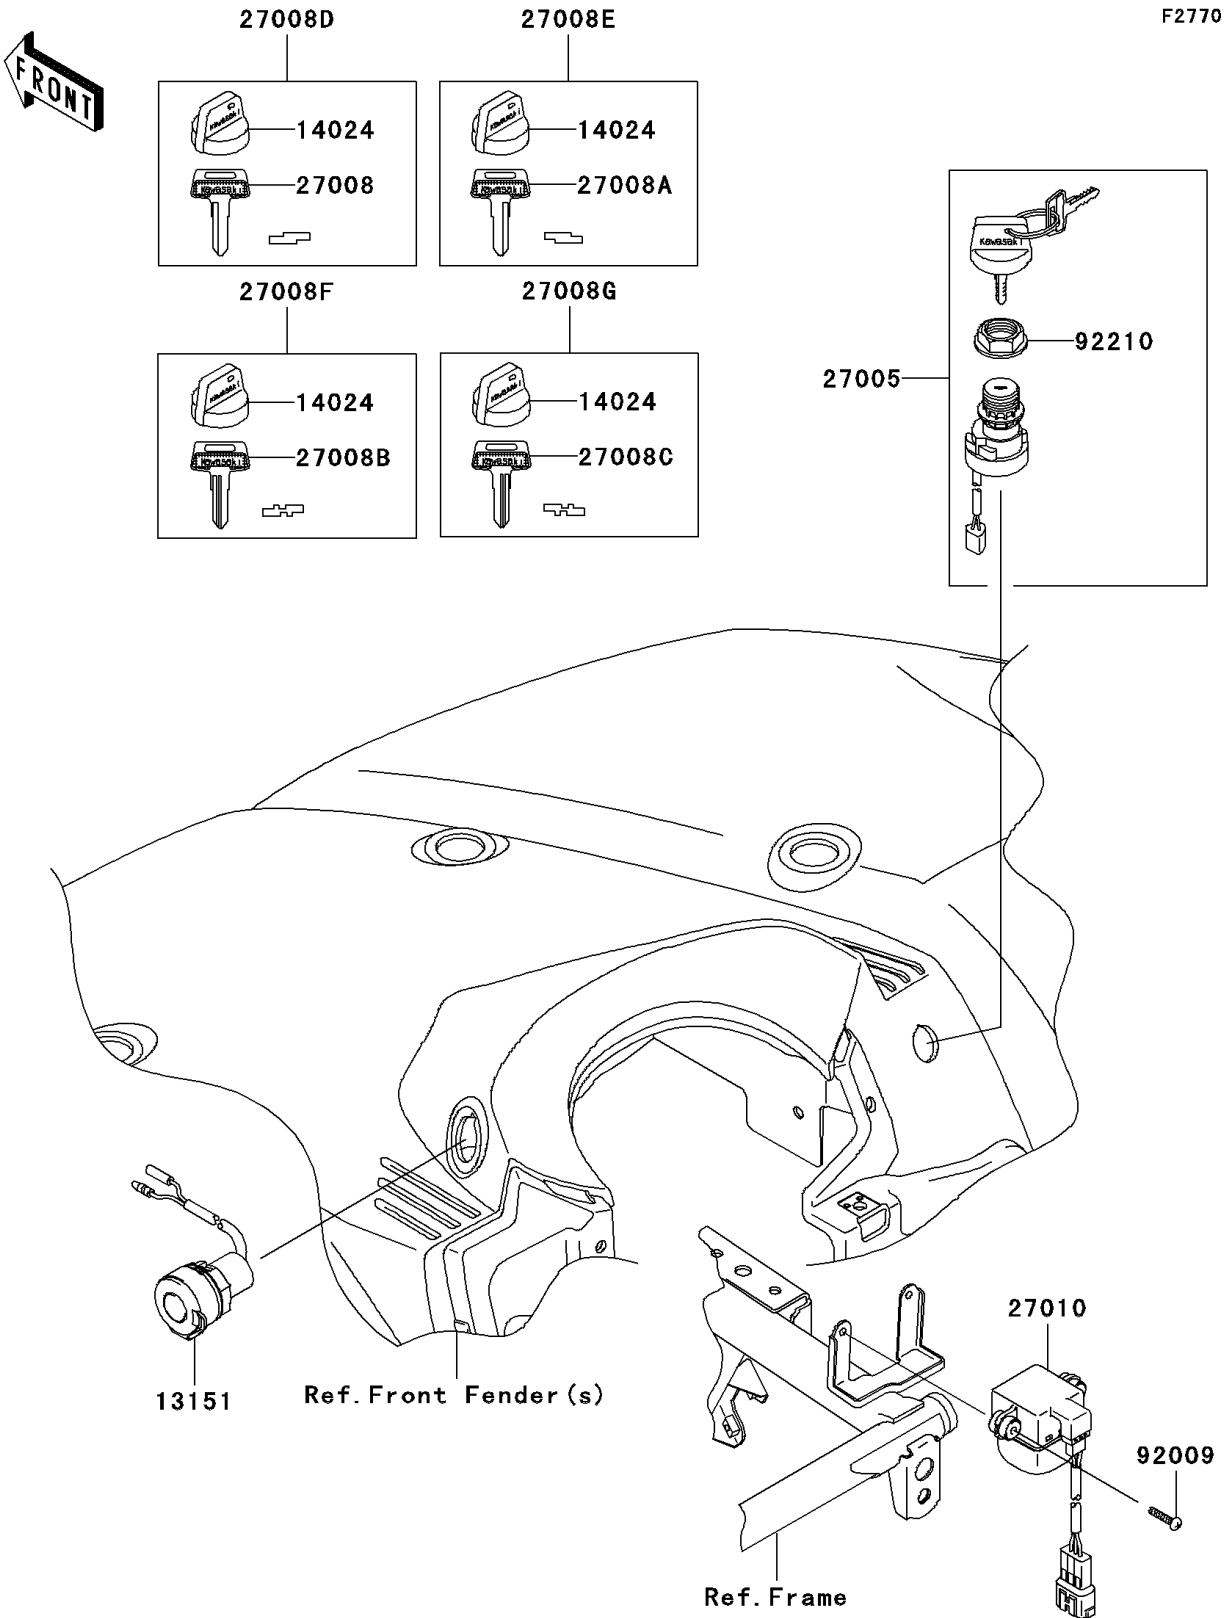

# 2005 Brute Force 650 4x4 PARTS DIAGRAM

## 2005 Brute Force 650 4x4 PARTS LIST

### Ignition Switch

ITEM NAME	PART NUMBER	QUANTITY
SWITCH-COMP,D.C.TERMINAL (Ref # 13151)	13151-0003	1
COVER,KEY (Ref # 14024)	14024-1551	4
SWITCH-ASSY-IGNITION (Ref # 27005)	27005-1267	1
KEY-LOCK,BLANK (Ref # 27008)	27008-1041	1
KEY-LOCK,BLANK (Ref # 27008A)	27008-1042	1
KEY-LOCK,BLANK (Ref # 27008B)	27008-1043	1
KEY-LOCK,BLANK (Ref # 27008C)	27008-1044	1
KEY-LOCK,BLANK,W/COVER (Ref # 27008D)	27008-1132	1
KEY-LOCK,BLANK,W/COVER (Ref # 27008E)	27008-1133	1
KEY-LOCK,BLANK,W/COVER (Ref # 27008F)	27008-1134	1
KEY-LOCK,BLANK,W/COVER (Ref # 27008G)	27008-1135	1
SWITCH,INVERT SENSOR (Ref # 27010)	27010-1421	1
SCREW,4X20 (Ref # 92009)	92009-1897	2
NUT,IGNITION SWITCH (Ref # 92210)	92210-1109	1