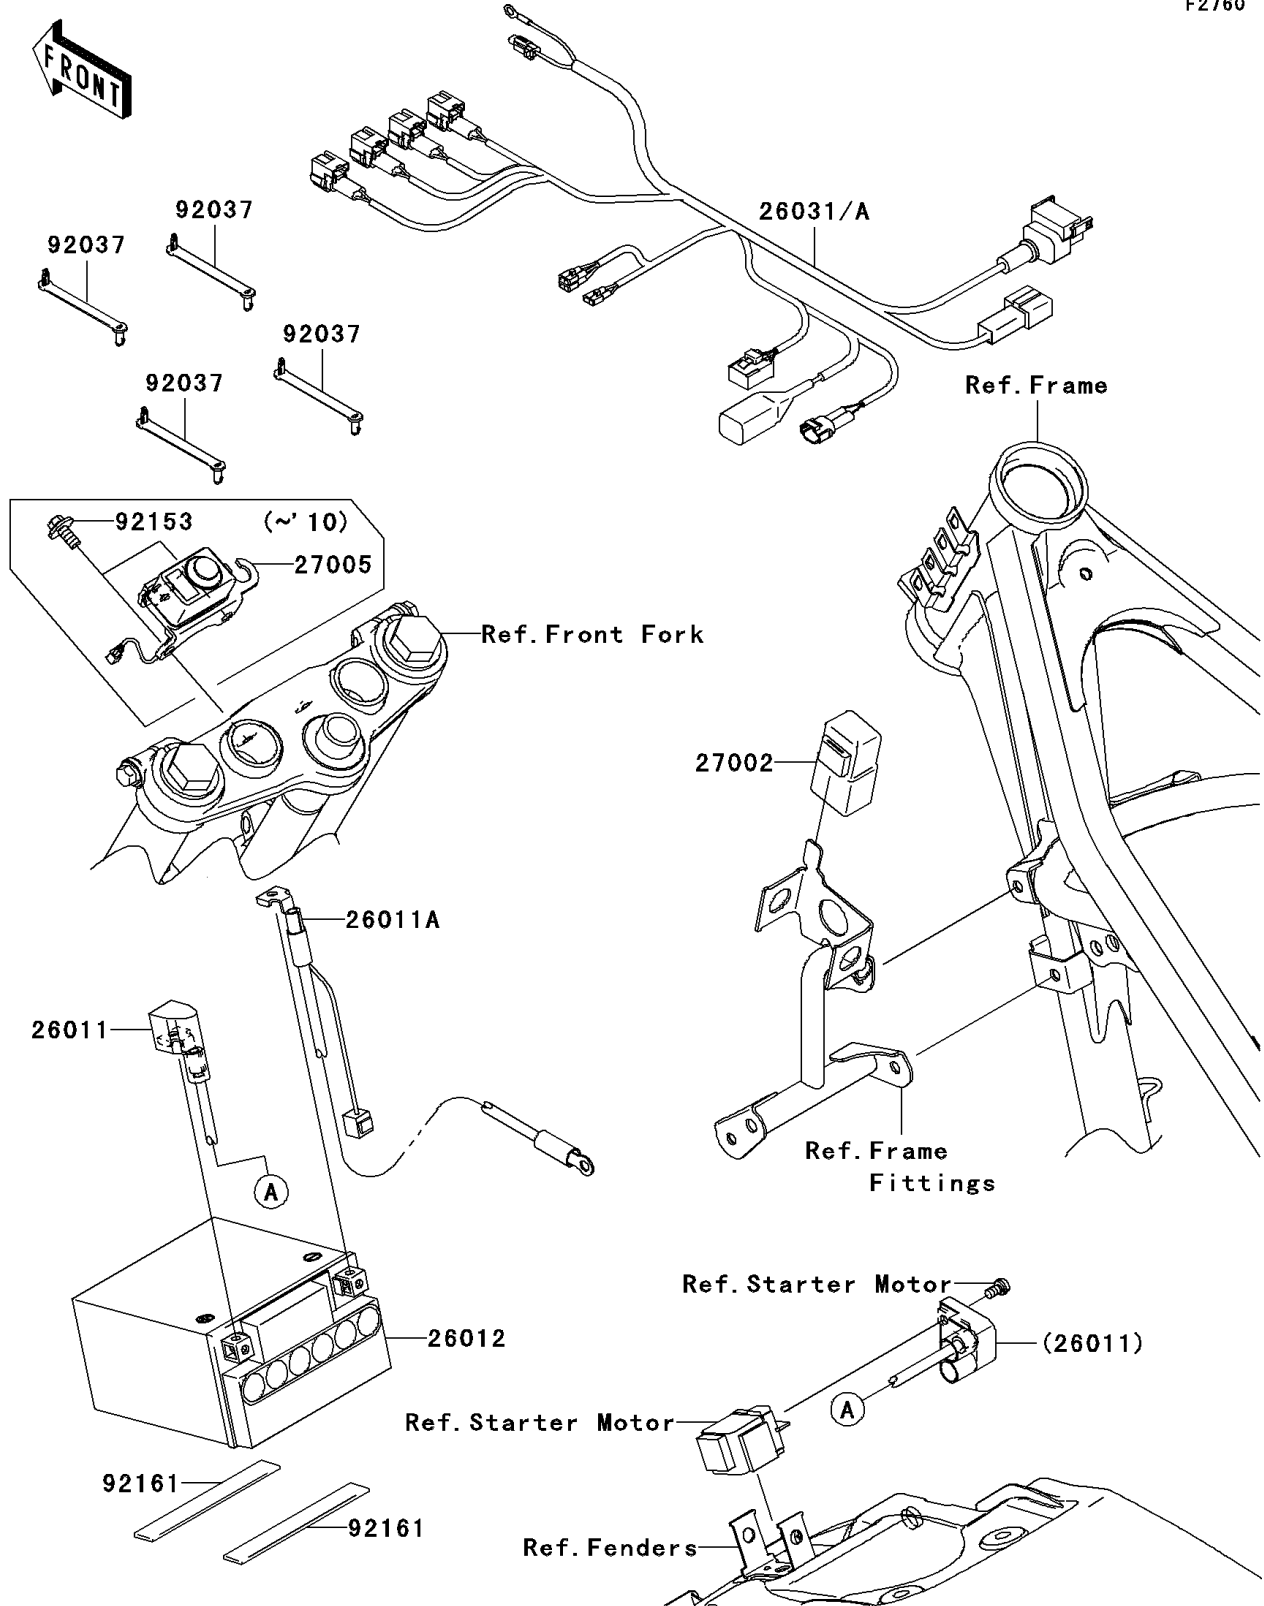

2008 KLX®140 PARTS DIAGRAM

Chassis Electrical Equipment

F2760

2008 KLX®140 PARTS LIST

Chassis Electrical Equipment

ITEM NAME	PART NUMBER	QUANTITY
WIRE-LEAD,BATTERY(+) (Ref # 26011)	26011-0153	1
WIRE-LEAD,BATTERY(-) (Ref # 26011A)	26011-0154	1
BATTERY,FTX7L-BS,12V6AH (Ref # 26012)	26012-0068	1
HARNESS,MAIN (Ref # 26031)	26031-0542	1
RELAY-ASSY (Ref # 27002)	27002-1086	1
SWITCH-ASSY-IGNITION (Ref # 27005)	27005-0047	1
CLAMP,SPEED,L=58 (Ref # 92037)	92037-1163	4
BOLT,FLANGED,6X14 (Ref # 92153)	92153-0936	2
DAMPER (Ref # 92161)	92161-0543	2