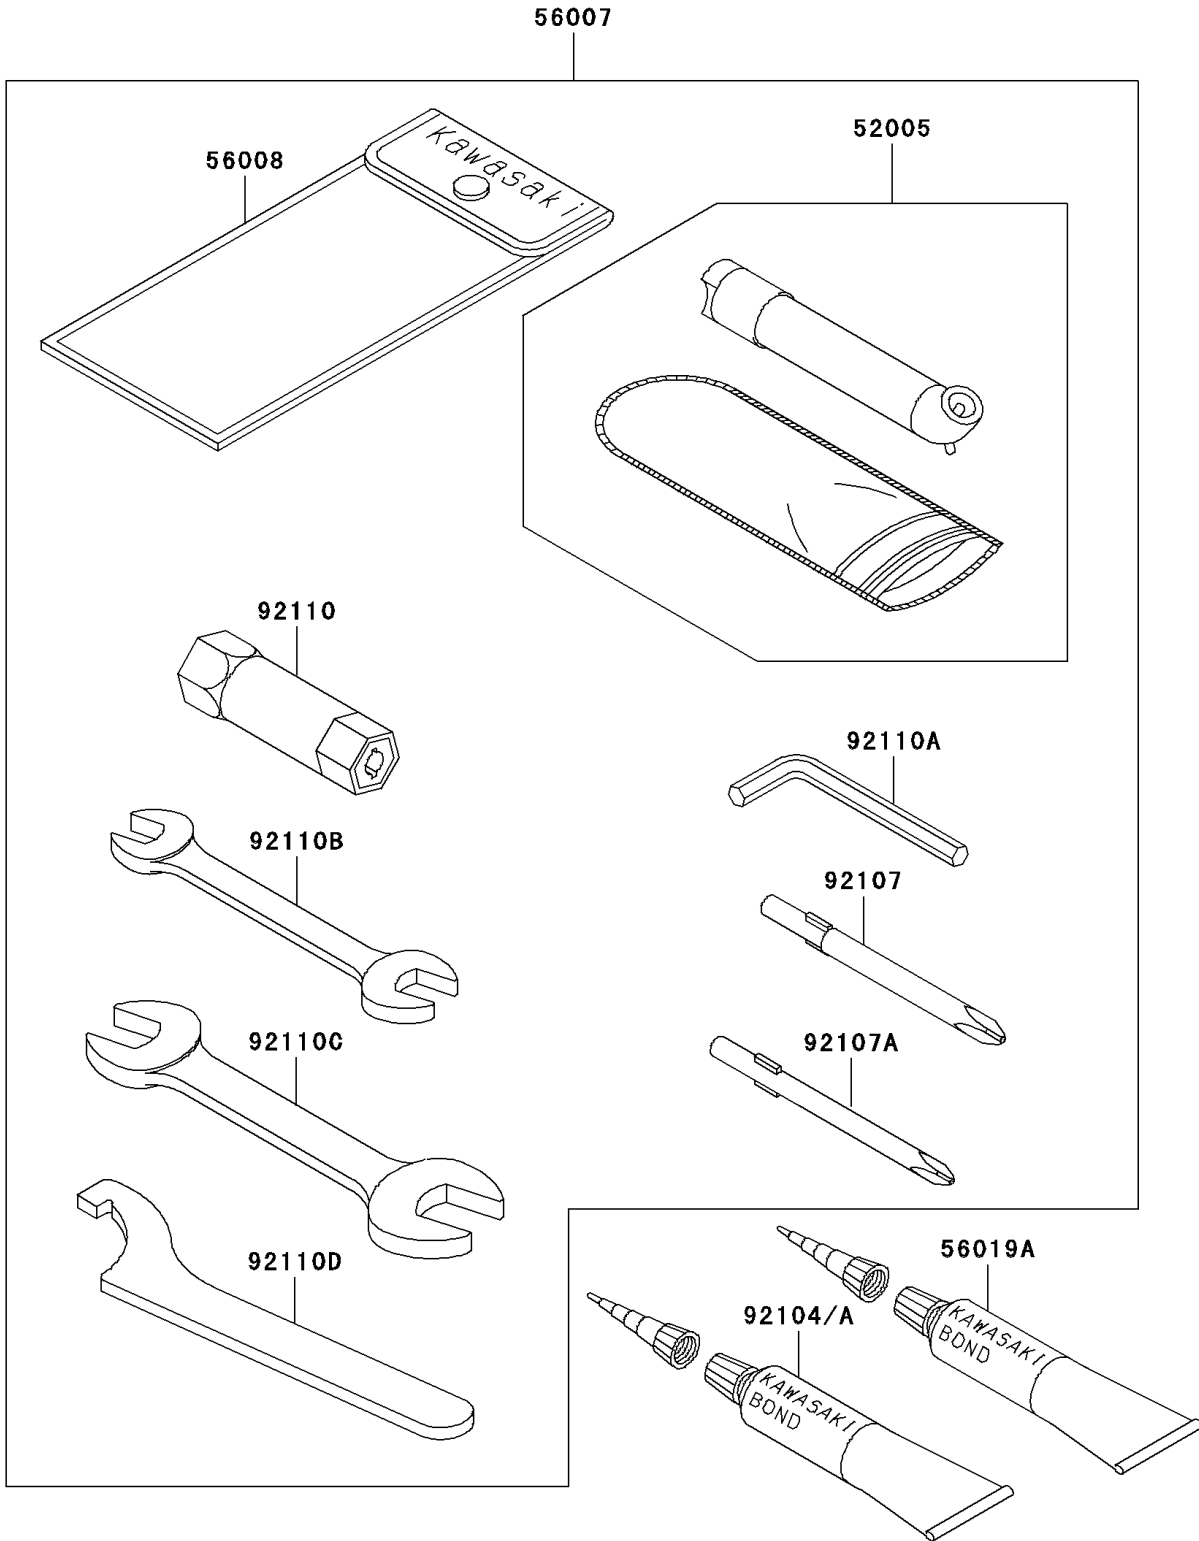

# 2005 Brute Force 650 4x4 PARTS DIAGRAM

Owner's Tools

F2810

## 2005 Brute Force 650 4x4 PARTS LIST

### Owner's Tools

ITEM NAME	PART NUMBER	QUANTITY
GAUGE,AIR (Ref # 52005)	52005-1082	1
TOOL-KIT (Ref # 56007)	56007-1494	1
BAG,TOOL (Ref # 56008)	56008-1007	1
THREE BOND TB1211,HT/RS,WHITE (Ref # 56019A)	56019-120	1
GASKET-LIQUID,TB1216,GRAY (Ref # 92104)	92104-1063	1
GASKET-LIQUID,TB1215 (Ref # 92104A)	92104-1065	1
TOOL-DRIVER,#3PHILLIPS (Ref # 92107)	92107-005	1
TOOL-DRIVER,#2PHILLIPS (Ref # 92107A)	92107-1053	1
TOOL-WRENCH,BOX,16MM (Ref # 92110)	92110-1116	1
TOOL-WRENCH,ALLEN,3MM (Ref # 92110A)	92110-1140	1
TOOL-WRENCH,OPEN END,10X12 (Ref # 92110B)	92110-1152	1
TOOL-WRENCH,OPEN END,14X17 (Ref # 92110C)	92110-1153	1
TOOL-WRENCH,HOOK (Ref # 92110D)	92110-1173	1