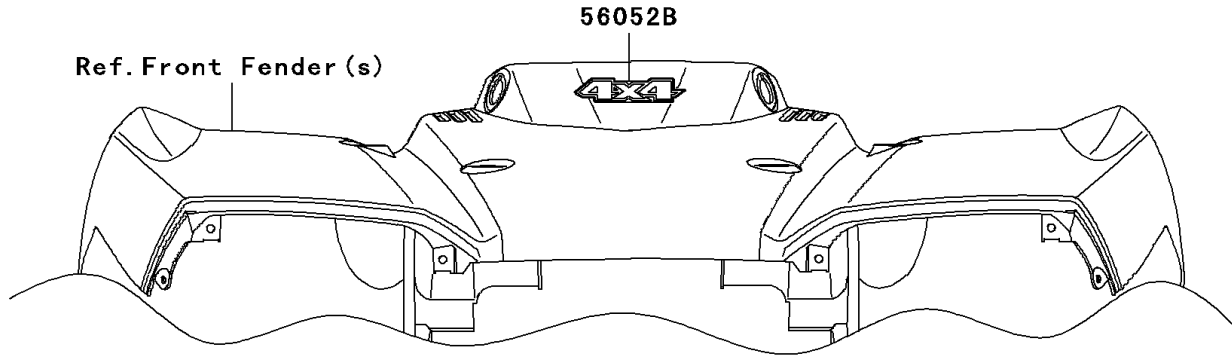

2005 Brute Force 650 4x4 PARTS DIAGRAM

Decals

F2861

2005 Brute Force 650 4x4 PARTS LIST

Decals

ITEM NAME	PART NUMBER	QUANTITY
MARK,SIDE COVER,BRUTEFORCE (Ref # 56052)	56052-0429	2
MARK,SIDE COVER,KAWASAKI (Ref # 56052A)	56052-0437	2
MARK,FR FENDER,4X4 (Ref # 56052B)	56052-0556	1
MARK,FR FENDER,V TWIN 650 (Ref # 56052C)	56052-0557	2