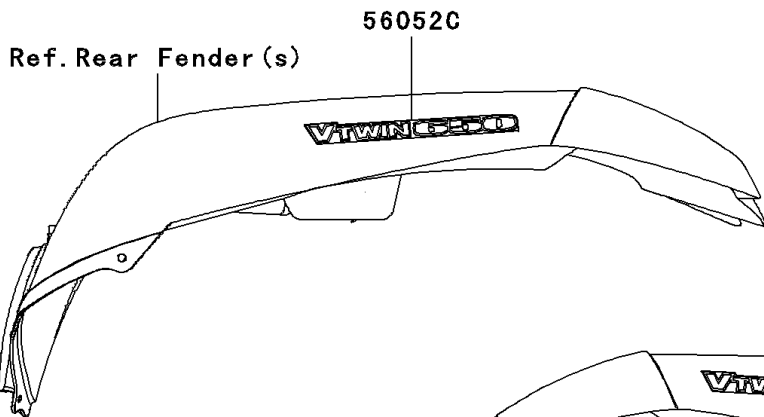

2005 Brute Force 650 4x4 PARTS DIAGRAM

Decals

F2861

2005 Brute Force 650 4x4 PARTS LIST

Decals

ITEM NAME	PART NUMBER	QUANTITY
MARK,SIDE COVER,BRUTEFORCE (Ref # 56052)	56052-0429	2
MARK,SIDE COVER,KAWASAKI (Ref # 56052A)	56052-0437	2
MARK,FR FENDER,4X4 (Ref # 56052B)	56052-0556	1
MARK,FR FENDER,V TWIN 650 (Ref # 56052C)	56052-0557	2