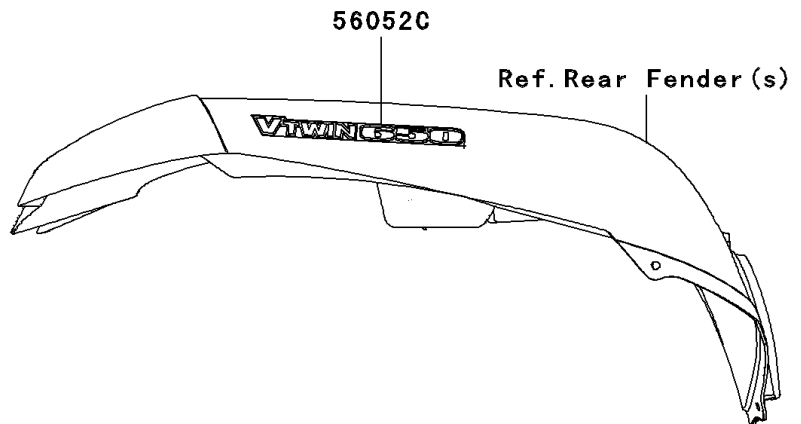

2005 Brute Force 650 4x4 PARTS DIAGRAM

Decals

F2861

2005 Brute Force 650 4x4 PARTS LIST

Decals

ITEM NAME	PART NUMBER	QUANTITY
MARK,SIDE COVER,BRUTEFORCE (Ref # 56052)	56052-0429	2
MARK,SIDE COVER,KAWASAKI (Ref # 56052A)	56052-0437	2
MARK,FR FENDER,4X4 (Ref # 56052B)	56052-0556	1
MARK,FR FENDER,V TWIN 650 (Ref # 56052C)	56052-0557	2