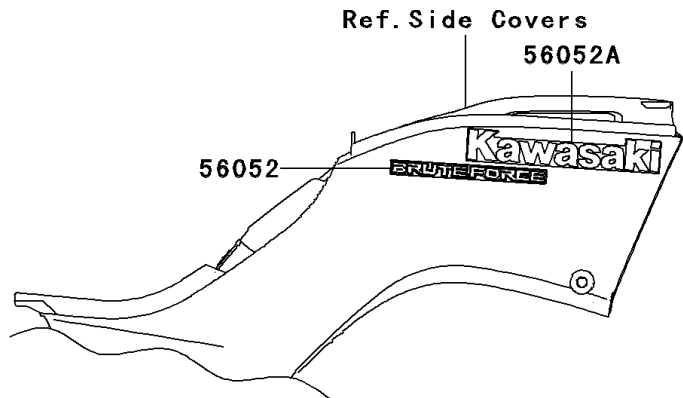

2005 Brute Force 650 4x4 PARTS DIAGRAM

Decals

F2861

2005 Brute Force 650 4x4 PARTS LIST

Decals

ITEM NAME	PART NUMBER	QUANTITY
MARK,SIDE COVER,BRUTEFORCE (Ref # 56052)	56052-0429	2
MARK,SIDE COVER,KAWASAKI (Ref # 56052A)	56052-0437	2
MARK,FR FENDER,4X4 (Ref # 56052B)	56052-0556	1
MARK,FR FENDER,V TWIN 650 (Ref # 56052C)	56052-0557	2