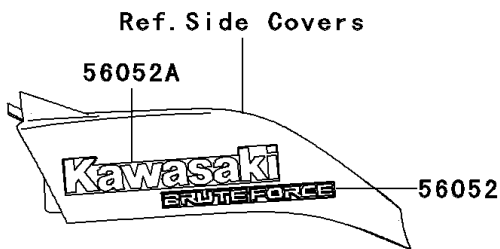

2005 Brute Force 650 4x4 PARTS DIAGRAM

Decals

F2861

2005 Brute Force 650 4x4 PARTS LIST

Decals

ITEM NAME	PART NUMBER	QUANTITY
MARK,SIDE COVER,BRUTEFORCE (Ref # 56052)	56052-0429	2
MARK,SIDE COVER,KAWASAKI (Ref # 56052A)	56052-0437	2
MARK,FR FENDER,4X4 (Ref # 56052B)	56052-0556	1
MARK,FR FENDER,V TWIN 650 (Ref # 56052C)	56052-0557	2