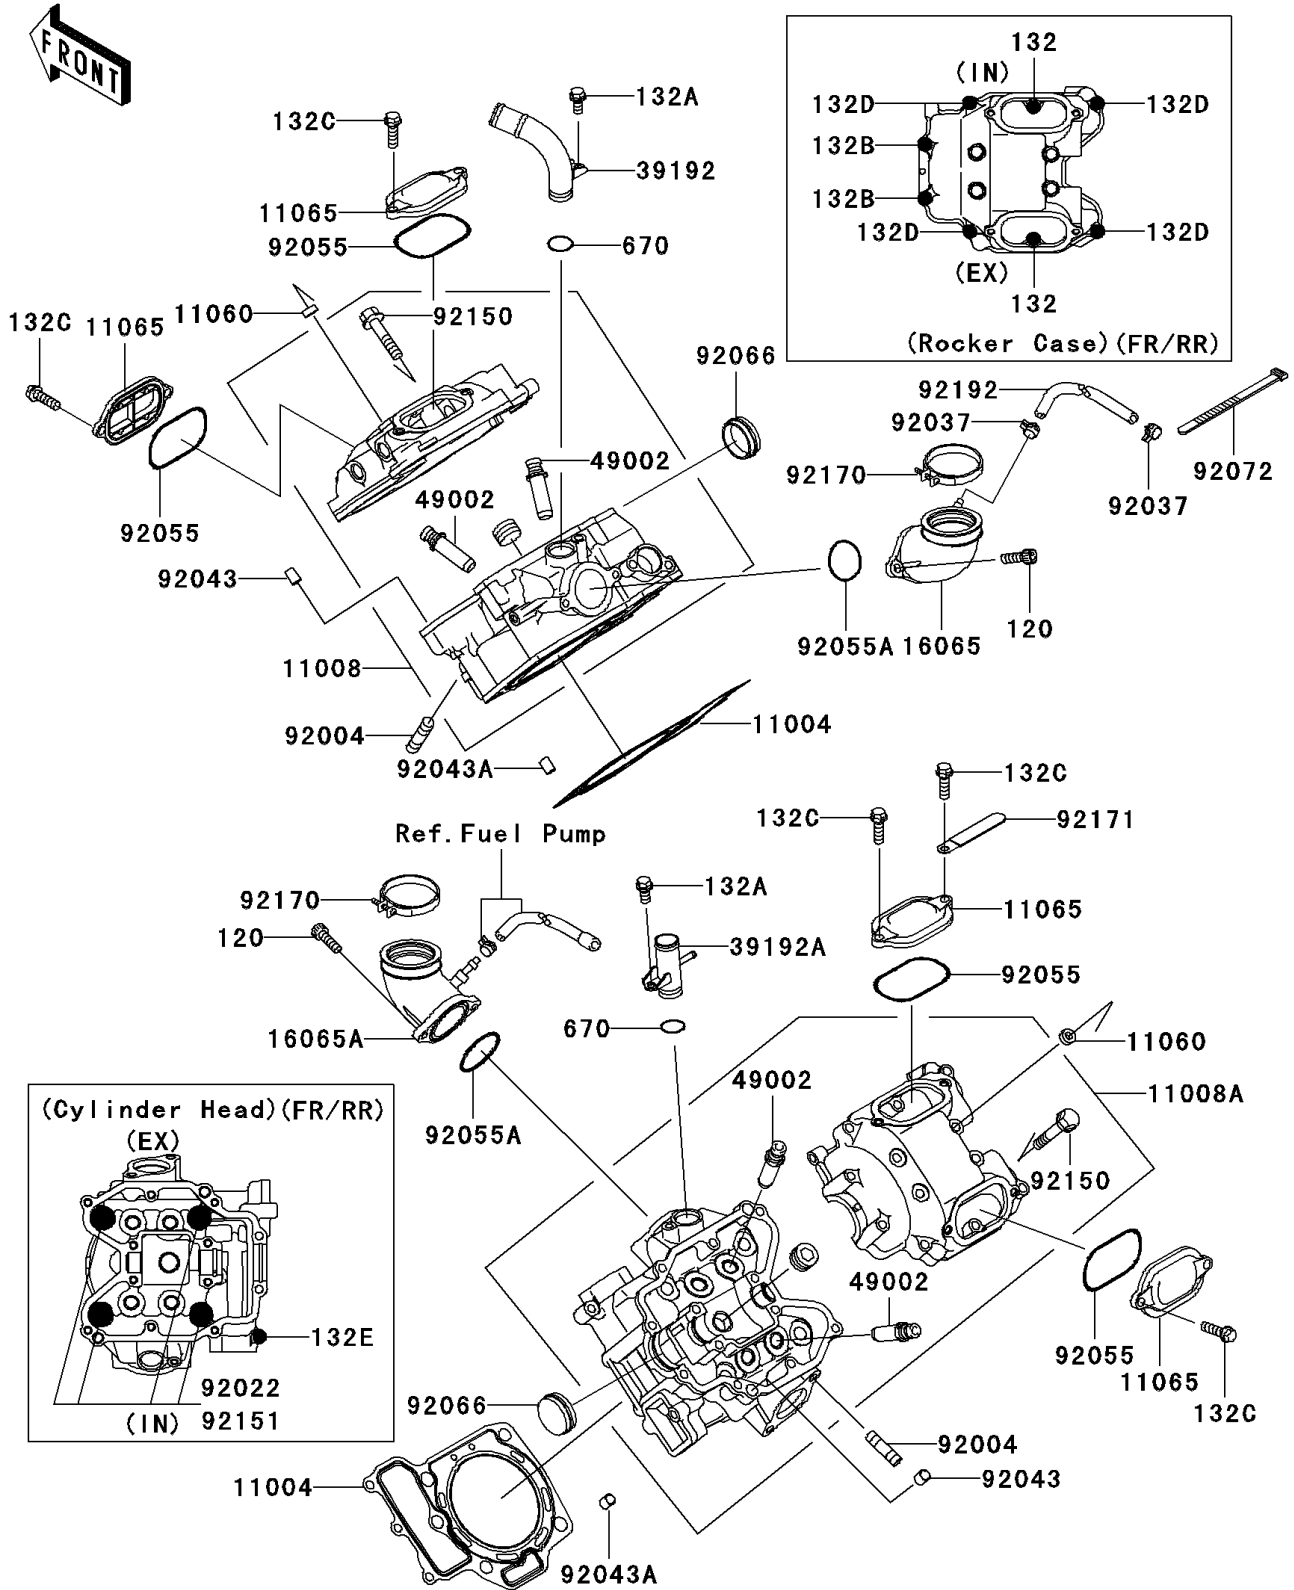

# 2009 Brute Force 650 4x4 Hardwoods Green HD PARTS DIAGRAM

Cylinder Head

E1111

## Cylinder Head

| ITEM NAME                  | PART NUMBER | QUANTITY |
|----------------------------|-------------|----------|
| CLAMP (Ref # 92170)        | 92170-1722  | 2        |
| CLAMP (Ref # 92171)        | 92171-0456  | 1        |
| TUBE,4X9X610 (Ref # 92192) | 92192-0207  | 1        |