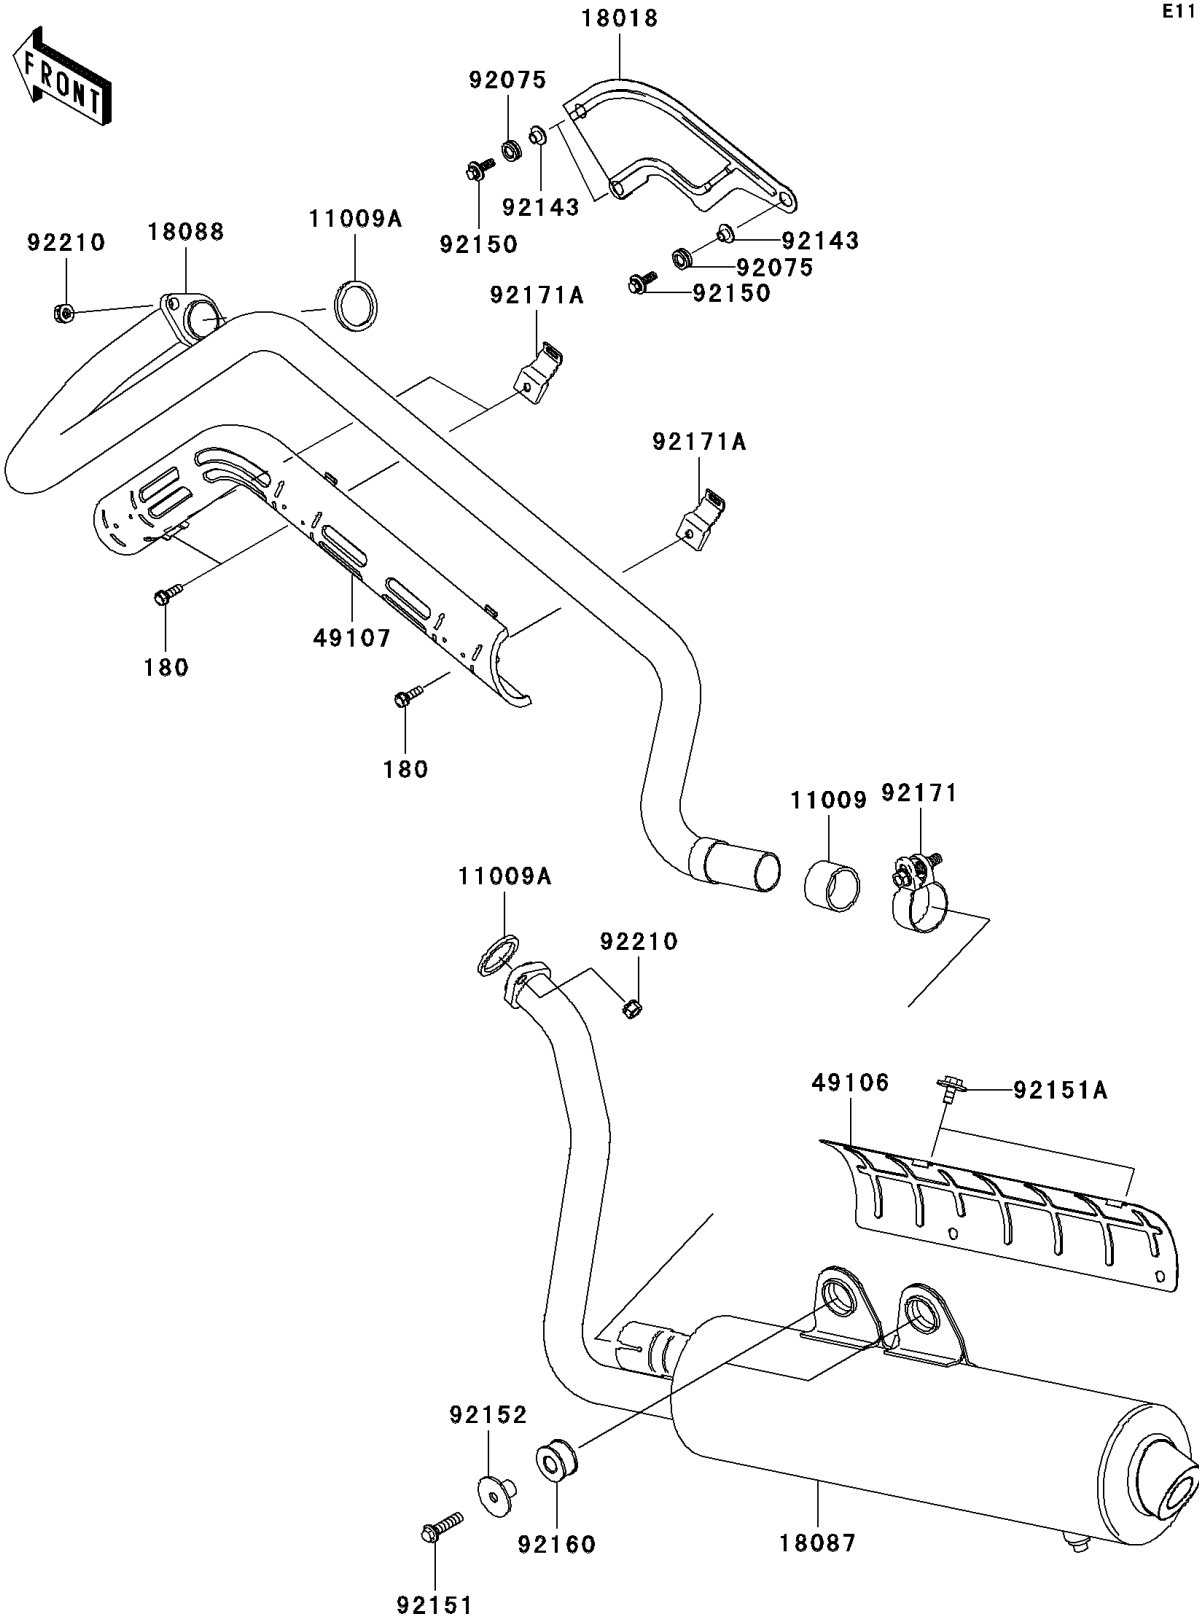

2006 Brute Force 650 4x4 Hardwoods Green HD PARTS DIAGRAM

Muffler(s)

E1140

2006 Brute Force 650 4x4 Hardwoods Green HD PARTS LIST

Muffler(s)

ITEM NAME	PART NUMBER	QUANTITY
BOLT-UPSET-WS,6X20 (Ref # 180)	180BD0620	3
GASKET,MUFFLER CONNECTING (Ref # 11009)	11009-1865	1
GASKET,EXHAUST HOLDER (Ref # 11009A)	11009-1894	2
PLATE-HEAT GUARD (Ref # 18018)	18018-1134	1
MUFFLER (Ref # 18087)	18087-0077	1
PIPE-EXHAUST (Ref # 18088)	18088-1140	1
COVER-MUFFLER (Ref # 49106)	49106-1291	1
COVER-EXHAUST PIPE (Ref # 49107)	49107-1210	1
DAMPER (Ref # 92075)	92075-1947	3
COLLAR (Ref # 92143)	92143-1057	3
BOLT,FLANGED,6X20 (Ref # 92150)	92150-1633	3
BOLT,8X32 (Ref # 92151)	92151-1446	2
BOLT,UPSET-WP,6X12 (Ref # 92151A)	92151-1944	4
COLLAR,MUFFLER (Ref # 92152)	92152-1152	2
DAMPER,MUFFLER (Ref # 92160)	92160-1990	2
CLAMP (Ref # 92171)	92171-1330	1
CLAMP (Ref # 92171A)	92171-1357	3
NUT,8MM (Ref # 92210)	92210-1242	4