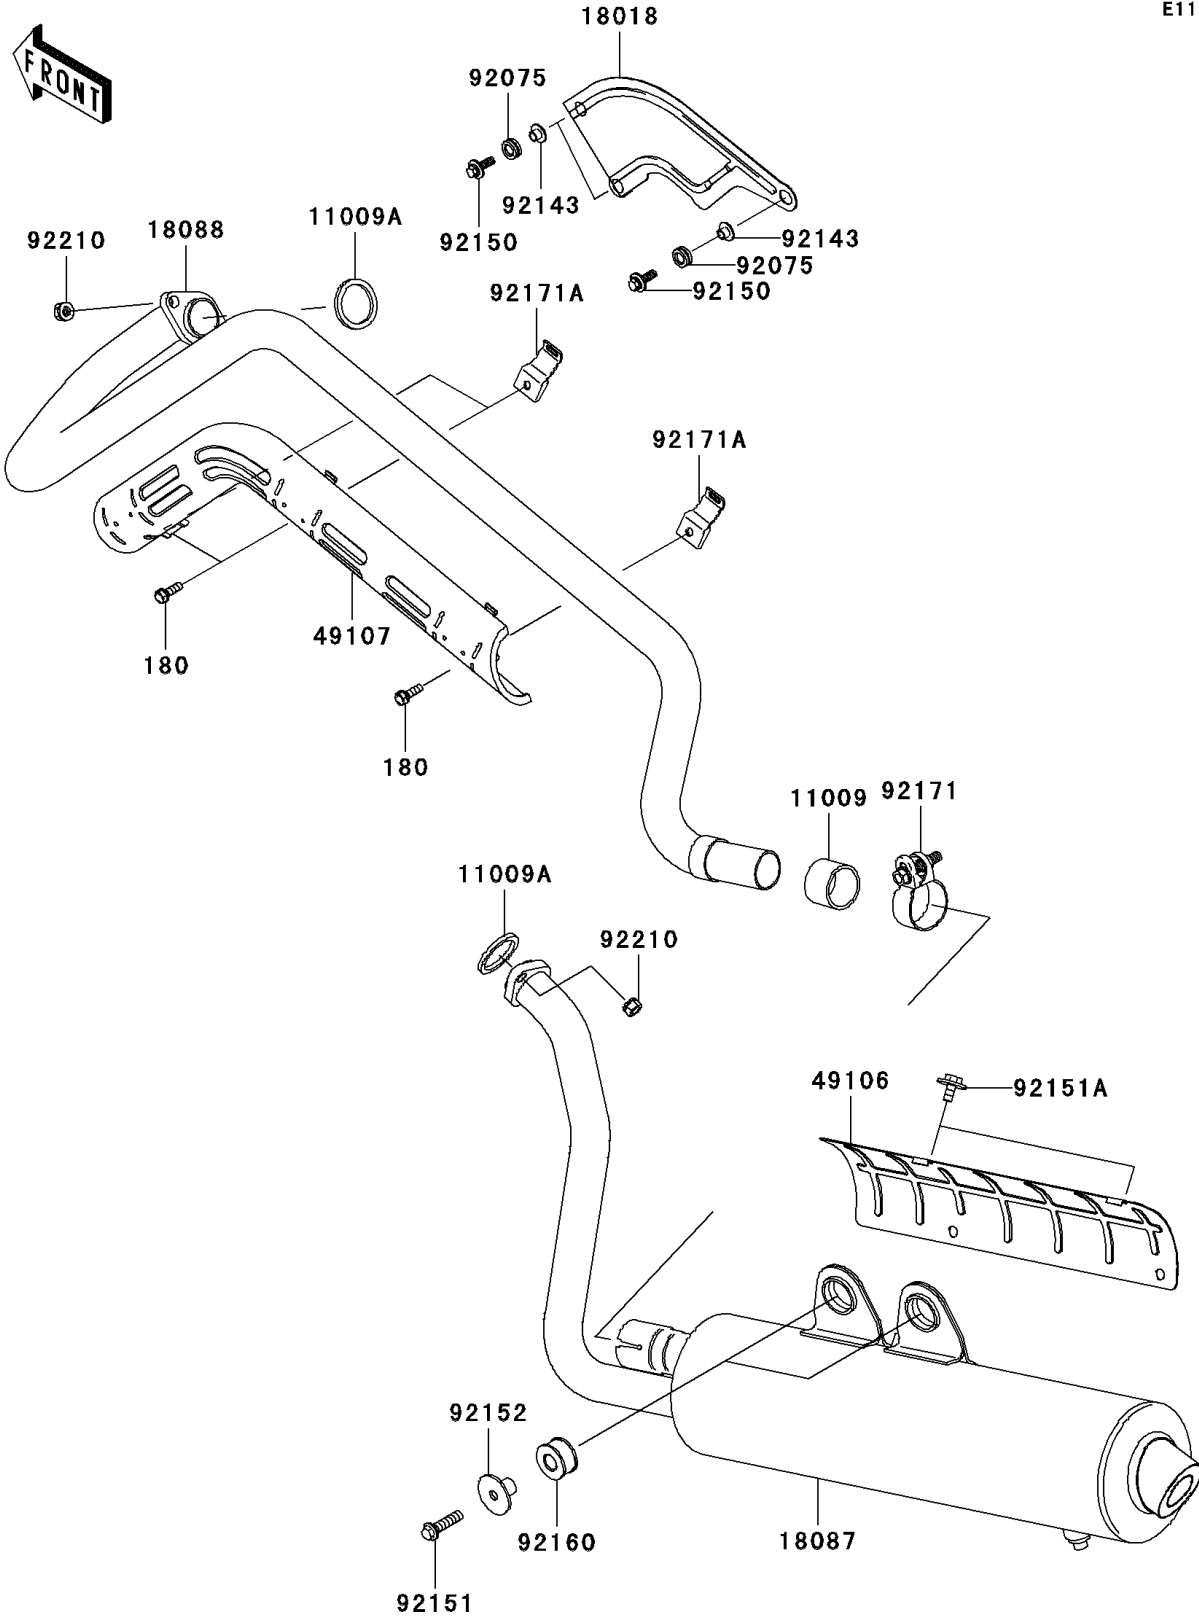

# 2008 Brute Force 650 4x4 Hardwoods Green HD PARTS DIAGRAM

Muffler(s)

E1140

## 2008 Brute Force 650 4x4 Hardwoods Green HD PARTS LIST

### Muffler(s)

ITEM NAME	PART NUMBER	QUANTITY
BOLT-UPSET-WS,6X20 (Ref # 180)	180BD0620	3
GASKET,MUFFLER CONNECTING (Ref # 11009)	11009-1865	1
GASKET,EXHAUST HOLDER (Ref # 11009A)	11009-1894	2
PLATE-HEAT GUARD (Ref # 18018)	18018-1134	1
MUFFLER (Ref # 18087)	18087-0077	1
PIPE-EXHAUST (Ref # 18088)	18088-1140	1
COVER-MUFFLER (Ref # 49106)	49106-1291	1
COVER-EXHAUST PIPE (Ref # 49107)	49107-1210	1
DAMPER (Ref # 92075)	92075-1947	3
COLLAR (Ref # 92143)	92143-1057	3
BOLT,FLANGED,6X20 (Ref # 92150)	92150-1633	3
BOLT,8X32 (Ref # 92151)	92151-1446	2
BOLT,UPSET-WP,6X12 (Ref # 92151A)	92151-1944	4
COLLAR,MUFFLER (Ref # 92152)	92152-1152	2
DAMPER,MUFFLER (Ref # 92160)	92160-1990	2
CLAMP (Ref # 92171)	92171-1330	1
CLAMP (Ref # 92171A)	92171-1357	3
NUT,8MM (Ref # 92210)	92210-1242	4