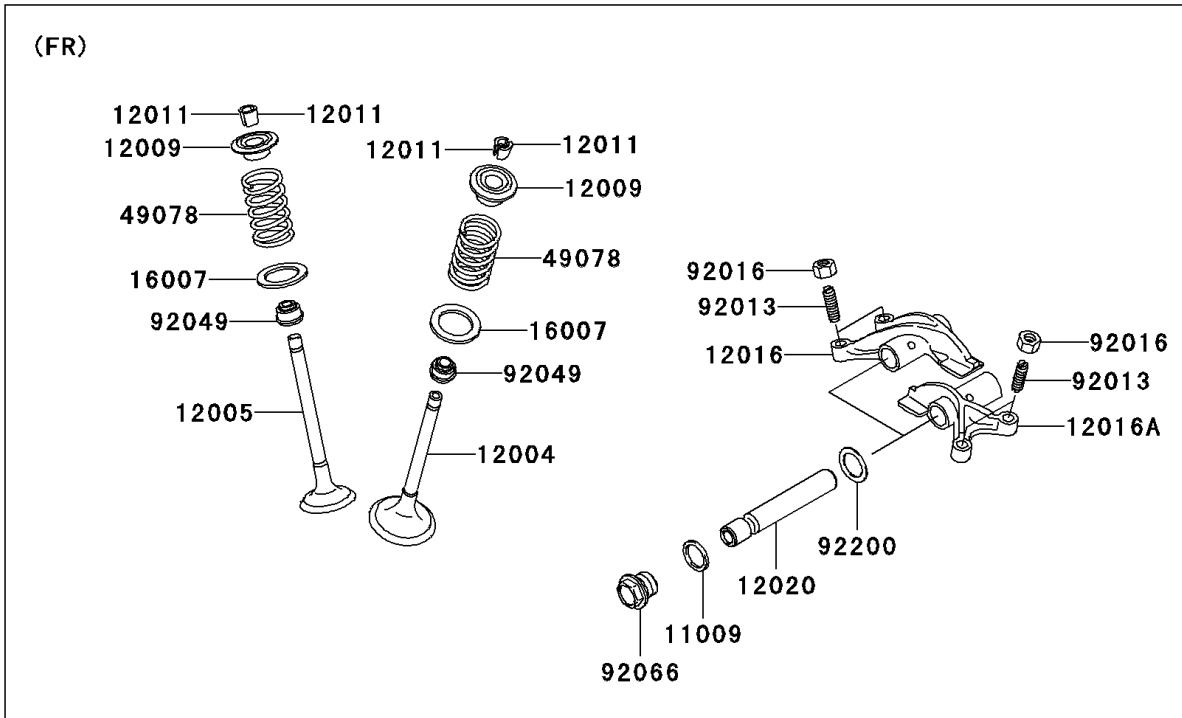

2006 Brute Force 650 4x4 Hardwoods Green HD PARTS DIAGRAM

Valve(s)

E1210

2006 Brute Force 650 4x4 Hardwoods Green HD PARTS LIST

Valve(s)

ITEM NAME	PART NUMBER	QUANTITY
GASKET,14X18X1.5 (Ref # 11009)	11009-1430	4
VALVE-INTAKE (Ref # 12004)	12004-0007	4
VALVE-EXHAUST (Ref # 12005)	12005-0047	4
RETAINER-VALVE SPRING (Ref # 12009)	12009-1056	8
COLLET (Ref # 12011)	12011-1051	16
ARM-ROCKER,EXHAUST (Ref # 12016)	12016-1128	2
ARM-ROCKER,INTAKE (Ref # 12016A)	12016-1129	2
SHAFT-ROCKER (Ref # 12020)	12020-0004	4
SEAT-SPRING,17.5X23.8X0.5 (Ref # 16007)	16007-1178	8
SPRING-ENGINE VALVE (Ref # 49078)	49078-0014	8
SCREW,6MM (Ref # 92013)	92013-009	8
NUT,6MM (Ref # 92016)	92016-061	8
SEAL-OIL,VSB58.558 (Ref # 92049)	92049-1218	8
PLUG,DRAIN (Ref # 92066)	92066-2196	4
WASHER,13X17X0.3 (Ref # 92200)	92200-1508	4