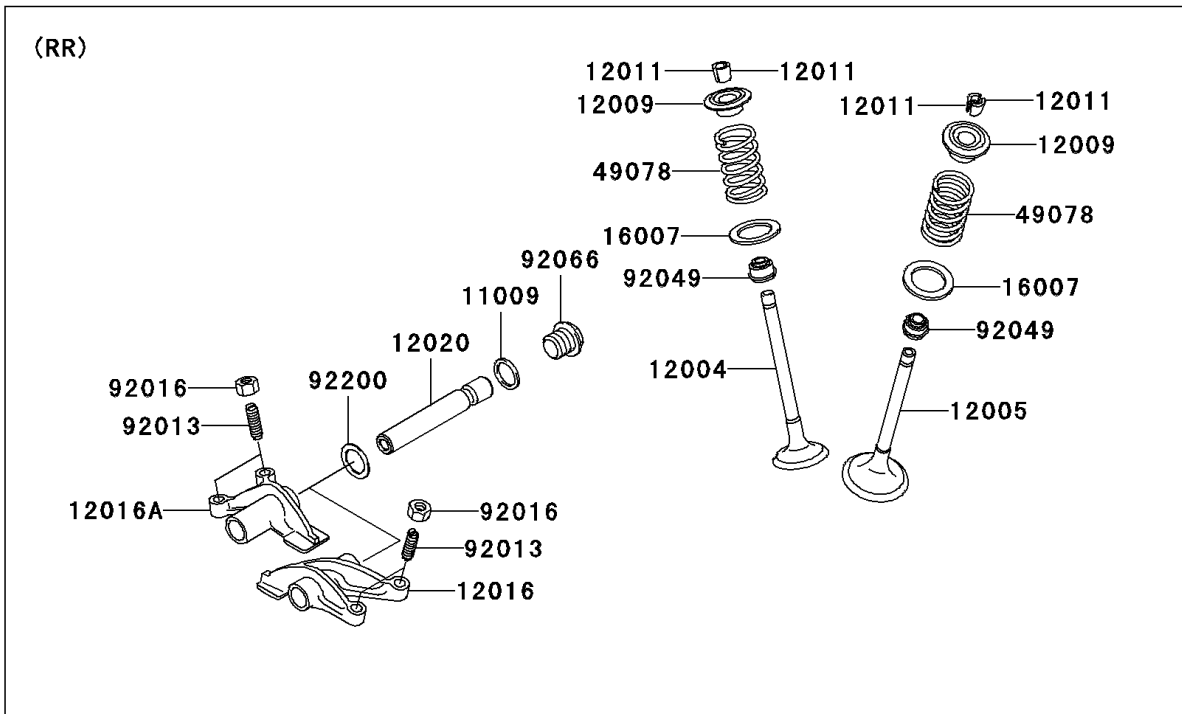

2006 Brute Force 650 4x4 Hardwoods Green HD PARTS DIAGRAM

Valve(s)

E1210

2006 Brute Force 650 4x4 Hardwoods Green HD PARTS LIST

Valve(s)

ITEM NAME	PART NUMBER	QUANTITY
GASKET,14X18X1.5 (Ref # 11009)	11009-1430	4
VALVE-INTAKE (Ref # 12004)	12004-0007	4
VALVE-EXHAUST (Ref # 12005)	12005-0047	4
RETAINER-VALVE SPRING (Ref # 12009)	12009-1056	8
COLLET (Ref # 12011)	12011-1051	16
ARM-ROCKER,EXHAUST (Ref # 12016)	12016-1128	2
ARM-ROCKER,INTAKE (Ref # 12016A)	12016-1129	2
SHAFT-ROCKER (Ref # 12020)	12020-0004	4
SEAT-SPRING,17.5X23.8X0.5 (Ref # 16007)	16007-1178	8
SPRING-ENGINE VALVE (Ref # 49078)	49078-0014	8
SCREW,6MM (Ref # 92013)	92013-009	8
NUT,6MM (Ref # 92016)	92016-061	8
SEAL-OIL,VSB58.558 (Ref # 92049)	92049-1218	8
PLUG,DRAIN (Ref # 92066)	92066-2196	4
WASHER,13X17X0.3 (Ref # 92200)	92200-1508	4