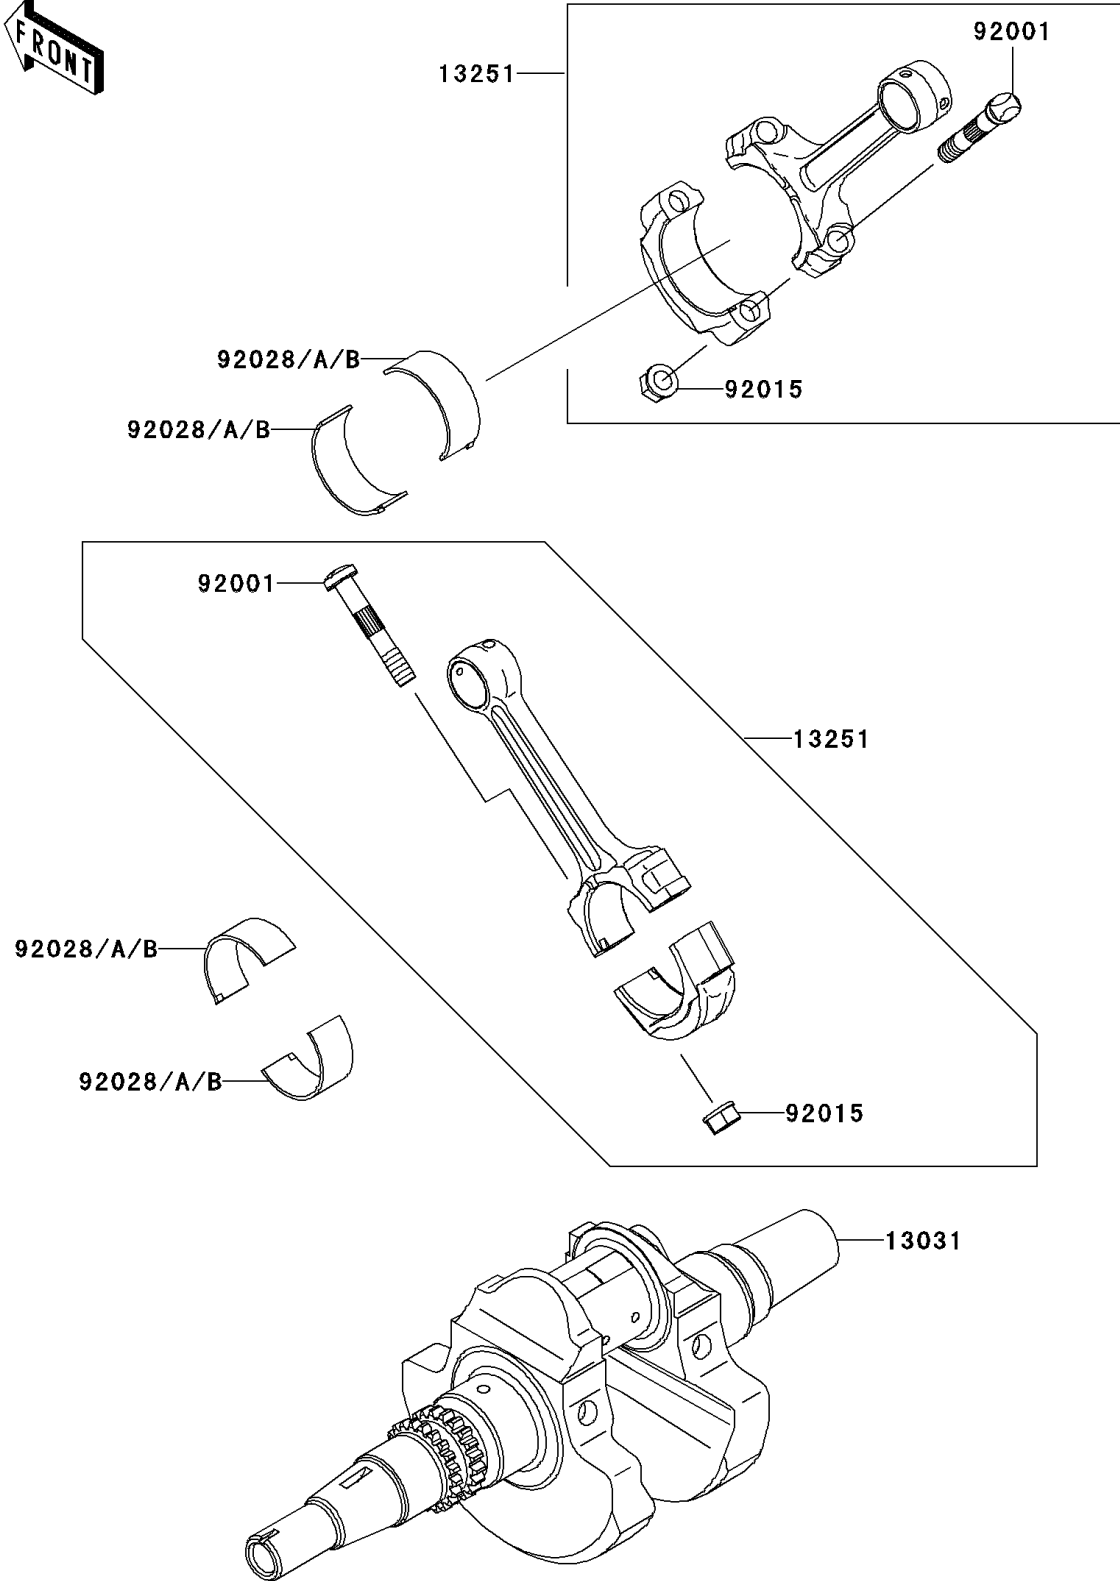

2006 Brute Force 650 4x4 Hardwoods Green HD PARTS DIAGRAM

Crankshaft

E1321

2006 Brute Force 650 4x4 Hardwoods Green HD PARTS LIST

Crankshaft

ITEM NAME	PART NUMBER	QUANTITY
CRANKSHAFT-COMP (Ref # 13031)	13031-0078	1
ROD-ASSY-CONNECTING (Ref # 13251)	13251-1130	2
BOLT,CONNECTING ROD (Ref # 92001)	92001-1980	4
NUT,FLANGED,8MM (Ref # 92015)	92015-1311	4
BUSHING,CONNECTING ROD,GREEN (Ref # 92028)	92028-1961	AR
BUSHING,CONNECTING ROD,YELLOW (Ref # 92028A)	92028-1962	4
BUSHING,CONNECTING ROD,BROWN (Ref # 92028B)	92028-1963	AR