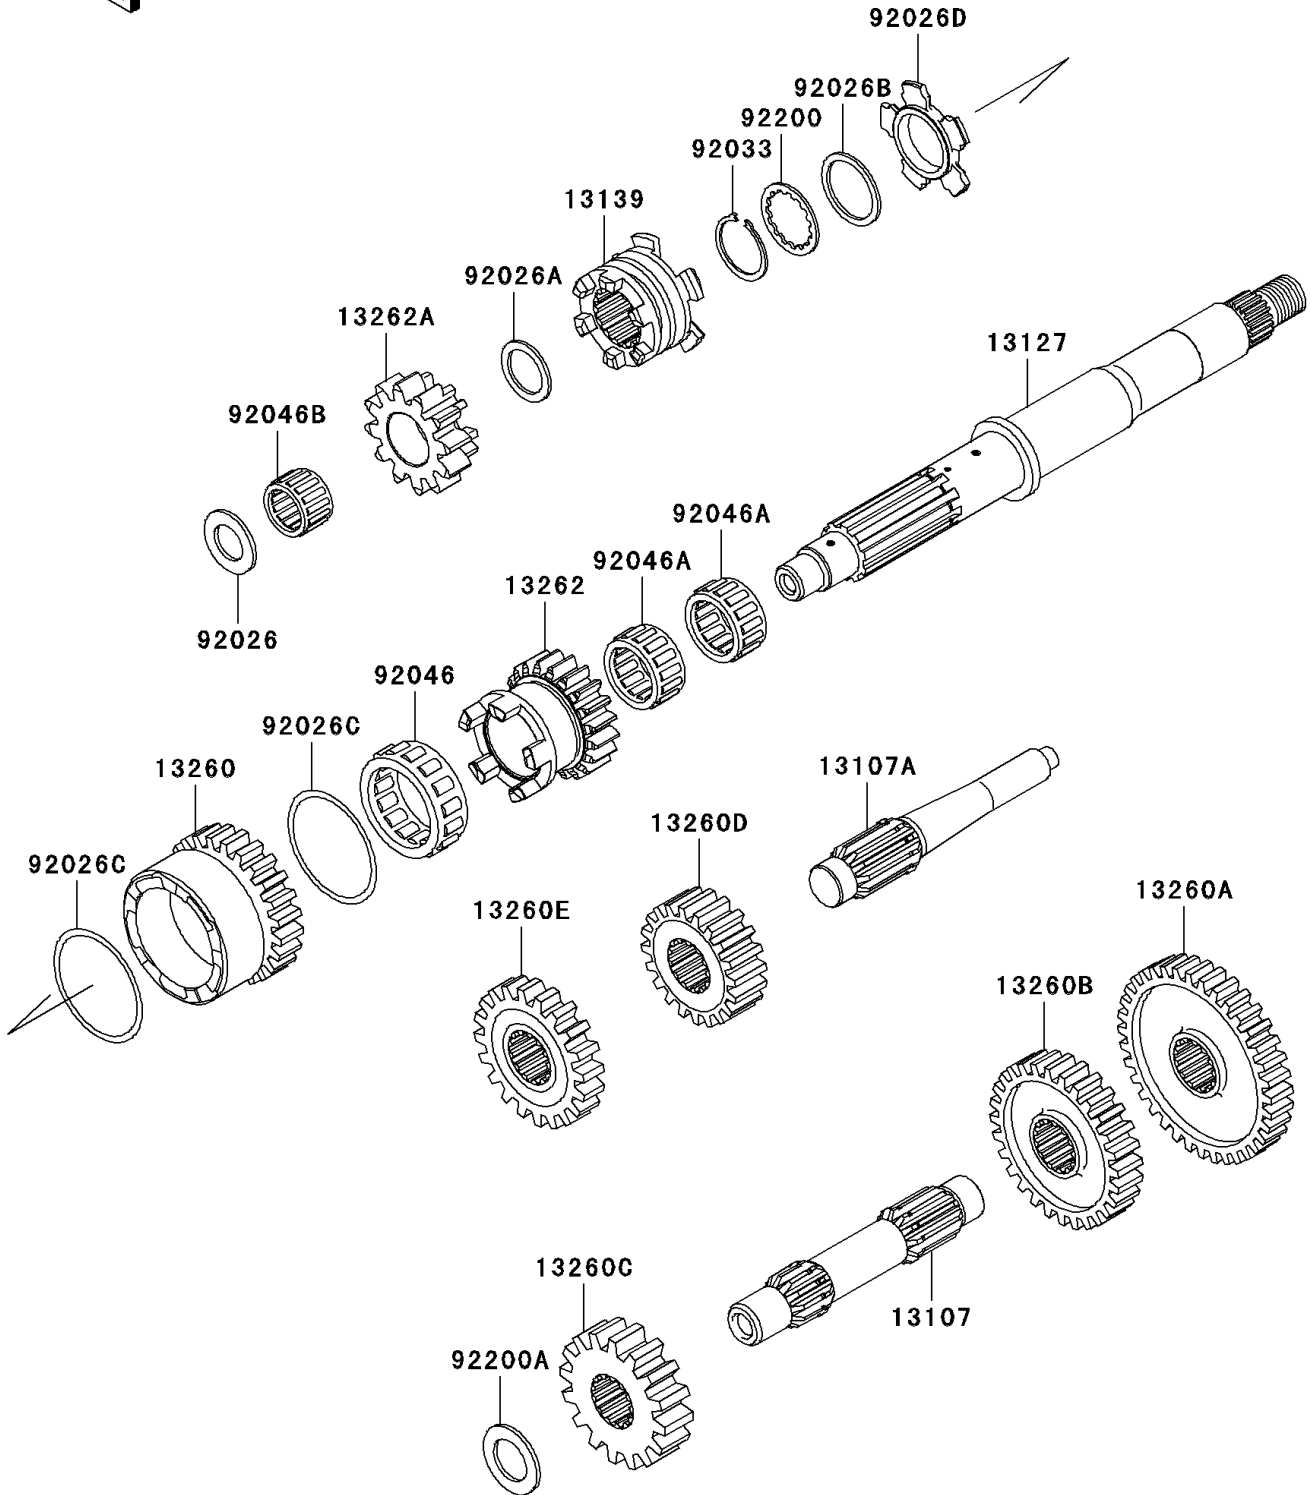

2008 Brute Force 650 4x4 Hardwoods Green HD PARTS DIAGRAM

Transmission

E1361

2008 Brute Force 650 4x4 Hardwoods Green HD PARTS LIST

Transmission

ITEM NAME	PART NUMBER	QUANTITY
SHAFT,COUNTER (Ref # 13107)	13107-0113	1
SHAFT,REVERSE,IDLE (Ref # 13107A)	13107-1437	1
SHAFT-TRANSMISSION INPUT (Ref # 13127)	13127-1282	1
SHIFTER (Ref # 13139)	13139-0003	1
GEAR,INPUT HIGH,26T (Ref # 13260)	13260-1867	1
GEAR,DRIVEN LOW,36T (Ref # 13260A)	13260-1869	1
GEAR,DRIVEN HIGH,30T (Ref # 13260B)	13260-1870	1
GEAR,OUTPUT DRIVE,18T (Ref # 13260C)	13260-1871	1
GEAR,OUTPUT REVERSE,16T (Ref # 13260D)	13260-1872	1
GEAR,DRIVEN REVERSE,16T (Ref # 13260E)	13260-1873	1
GEAR,INPUT LOW,20T (Ref # 13262)	13262-0234	1
GEAR,INPUT REVERSE,12T (Ref # 13262A)	13262-0235	1
SPACER,17.3X30X2.0 (Ref # 92026)	92026-1415	1
SPACER,21.2X29X1.6 (Ref # 92026A)	92026-1568	1
SPACER,28.2X34.5X1.6 (Ref # 92026B)	92026-1587	1
SPACER,48.2X54.3X1.0 (Ref # 92026C)	92026-1599	2
SPACER,HI&LOW (Ref # 92026D)	92026-1600	1
RING-SNAP,25.9X30.6X1.2 (Ref # 92033)	92033-1037	1
BEARING-NEEDLE,HIGH GEAR (Ref # 92046)	92046-1276	1
BEARING-NEEDLE,FWF-283317 (Ref # 92046A)	92046-1278	2
BEARING-NEEDLE,REVERSE GEAR (Ref # 92046B)	92046-1279	1
WASHER,28.5X34.0X1.5 (Ref # 92200)	92200-1240	1
WASHER,20.3X33X2.0 (Ref # 92200A)	92200-1351	1