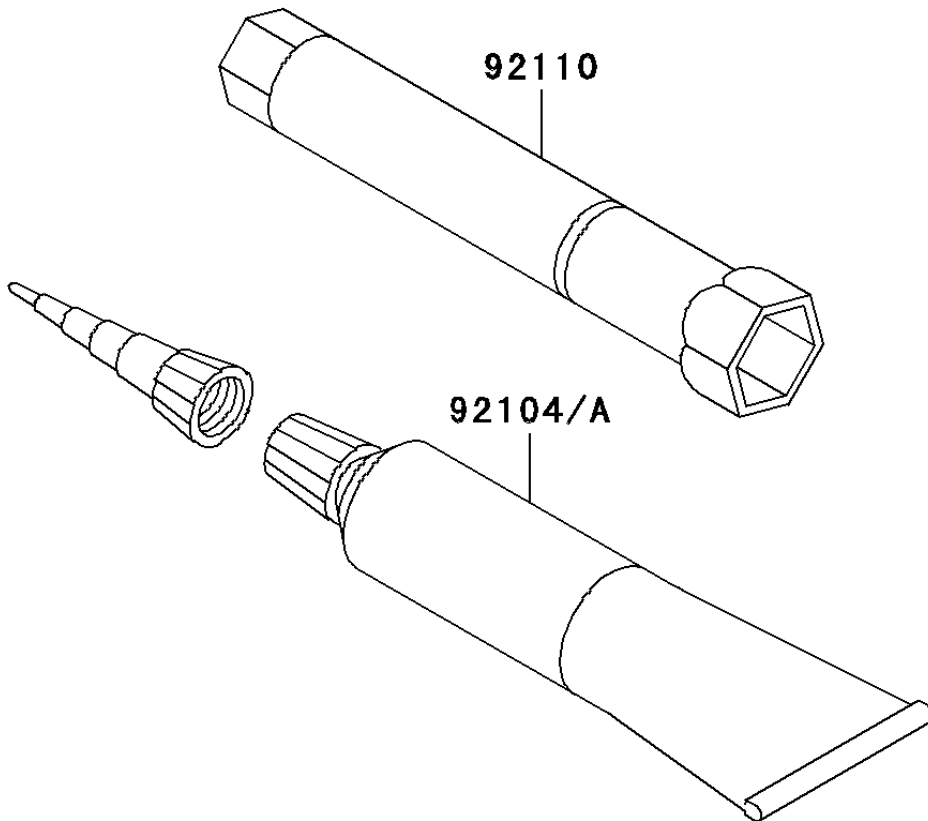

2008 KLX®140 PARTS DIAGRAM

Owner's Tools

F2810

2008 KLX®140 PARTS LIST

Owner's Tools

ITEM NAME	PART NUMBER	QUANTITY
GASKET-LIQUID,TB1211F,CLEAR (Ref # 92104)	92104-0004	1
GASKET-LIQUID,TB1216B,BLACK (Ref # 92104A)	92104-1064	1
TOOL-WRENCH,BOX,16MM (Ref # 92110)	92110-1206	1