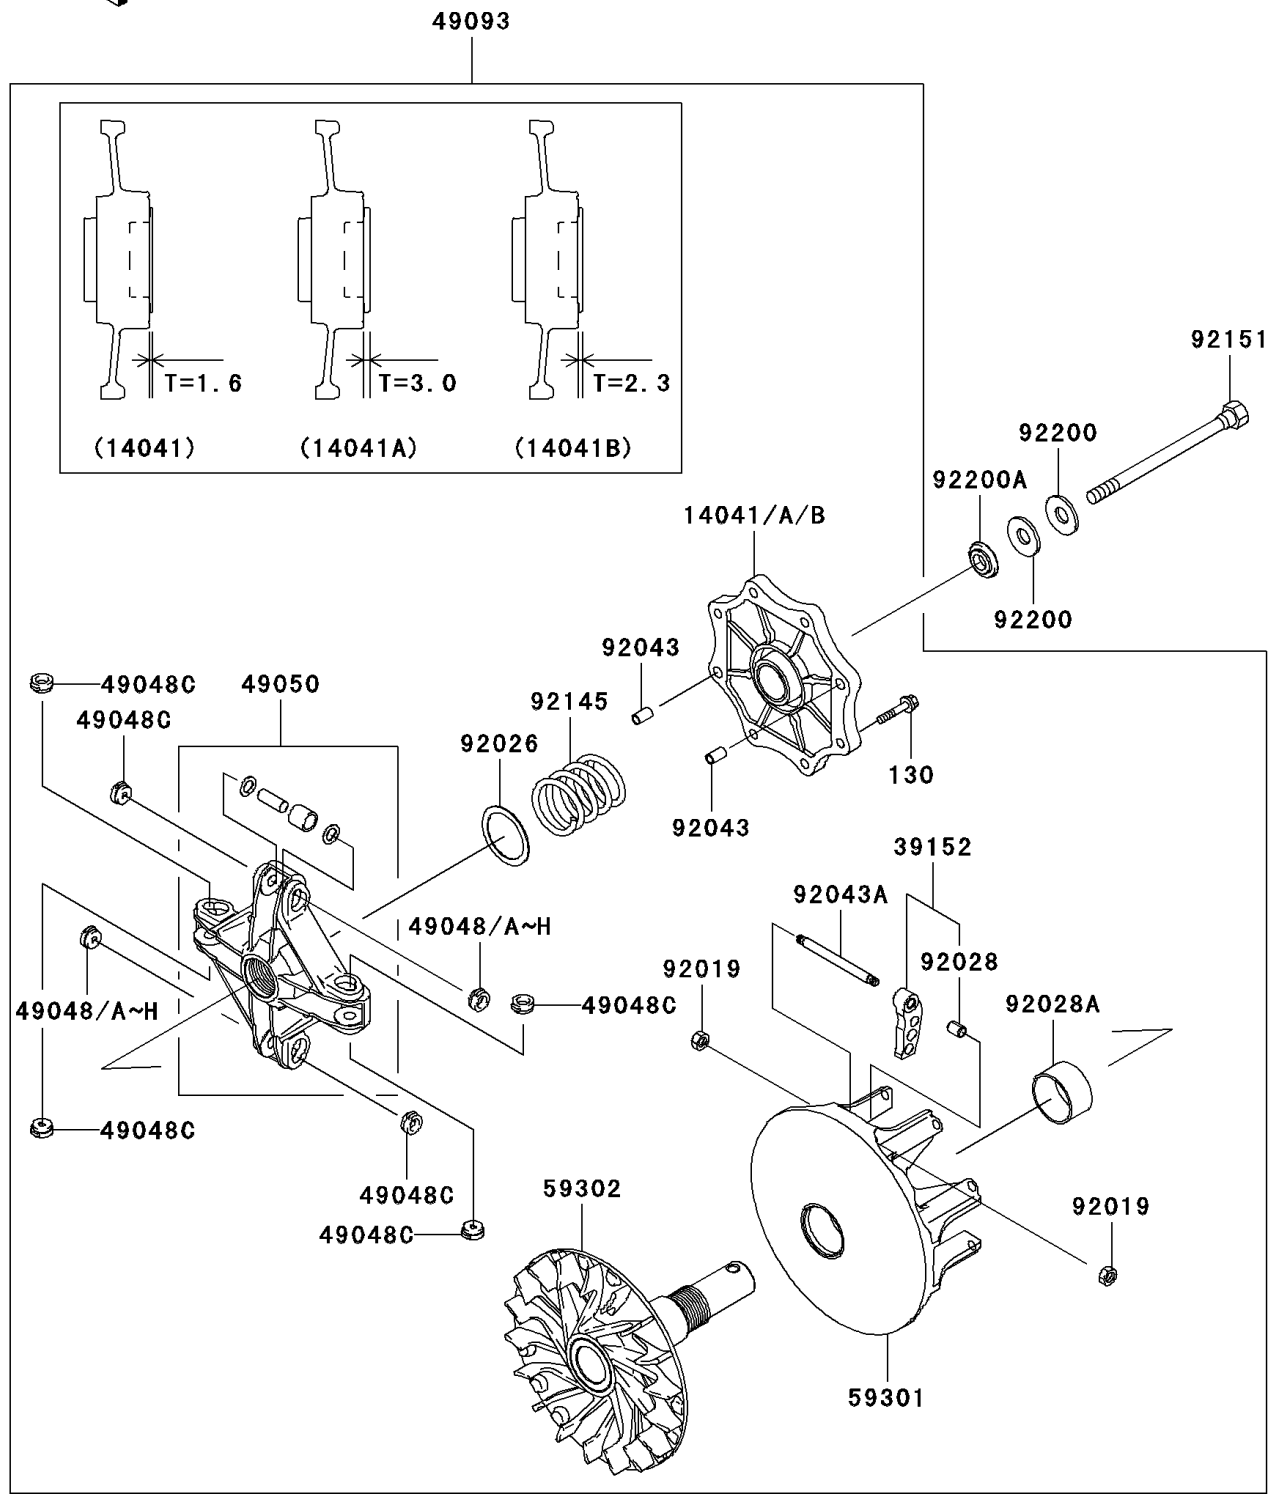

2006 Brute Force 650 4x4 Hardwoods Green HD PARTS DIAGRAM

Drive Converter

E1391

2006 Brute Force 650 4x4 Hardwoods Green HD PARTS LIST

Drive Converter

ITEM NAME	PART NUMBER	QUANTITY
BOLT-FLANGED,6X30 (Ref # 130)	130CA0630	8
COVER-COMP,RED (Ref # 14041)	14041-1159	AR
COVER-COMP,BLUE (Ref # 14041A)	14041-1160	AR
COVER-COMP,STD (Ref # 14041B)	14041-1161	AR
WEIGHT-RAMP (Ref # 39152)	39152-1081	4
SHOE,T=7.2 (Ref # 49048)	49048-1087	AR
SHOE,T=7.3 (Ref # 49048A)	49048-1088	AR
SHOE,T=7.4 (Ref # 49048B)	49048-1089	AR
SHOE,T=7.5 (Ref # 49048C)	49048-1090	8
SHOE,T=7.6 (Ref # 49048D)	49048-1091	AR
SHOE,T=7.7 (Ref # 49048E)	49048-1092	AR
SHOE,T=7.8 (Ref # 49048F)	49048-1093	AR
SHOE,T=7.9 (Ref # 49048G)	49048-1094	AR
SHOE,T=8.0 (Ref # 49048H)	49048-1095	AR
SPIDER (Ref # 49050)	49050-1081	1
CONVERTER-ASSY-DRIVE (Ref # 49093)	49093-0011	1
SHEAVE-MOVABLE (Ref # 59301)	59301-1070	1
SHEAVE-COMP (Ref # 59302)	59302-0003	1
NUT,LOCK,6MM (Ref # 92019)	92019-008	8
SPACER,39X49.5X1.0 (Ref # 92026)	92026-1603	1
BUSHING (Ref # 92028)	92028-1973	4
BUSHING (Ref # 92028A)	92028-1975	1
PIN,6.2X8X14 (Ref # 92043)	92043-1263	2
PIN (Ref # 92043A)	92043-1688	4
SPRING (Ref # 92145)	92145-0021	1
BOLT,12X165 (Ref # 92151)	92151-1393	1
WASHER,SPRING (Ref # 92200)	92200-1504	2
WASHER (Ref # 92200A)	92200-1634	1