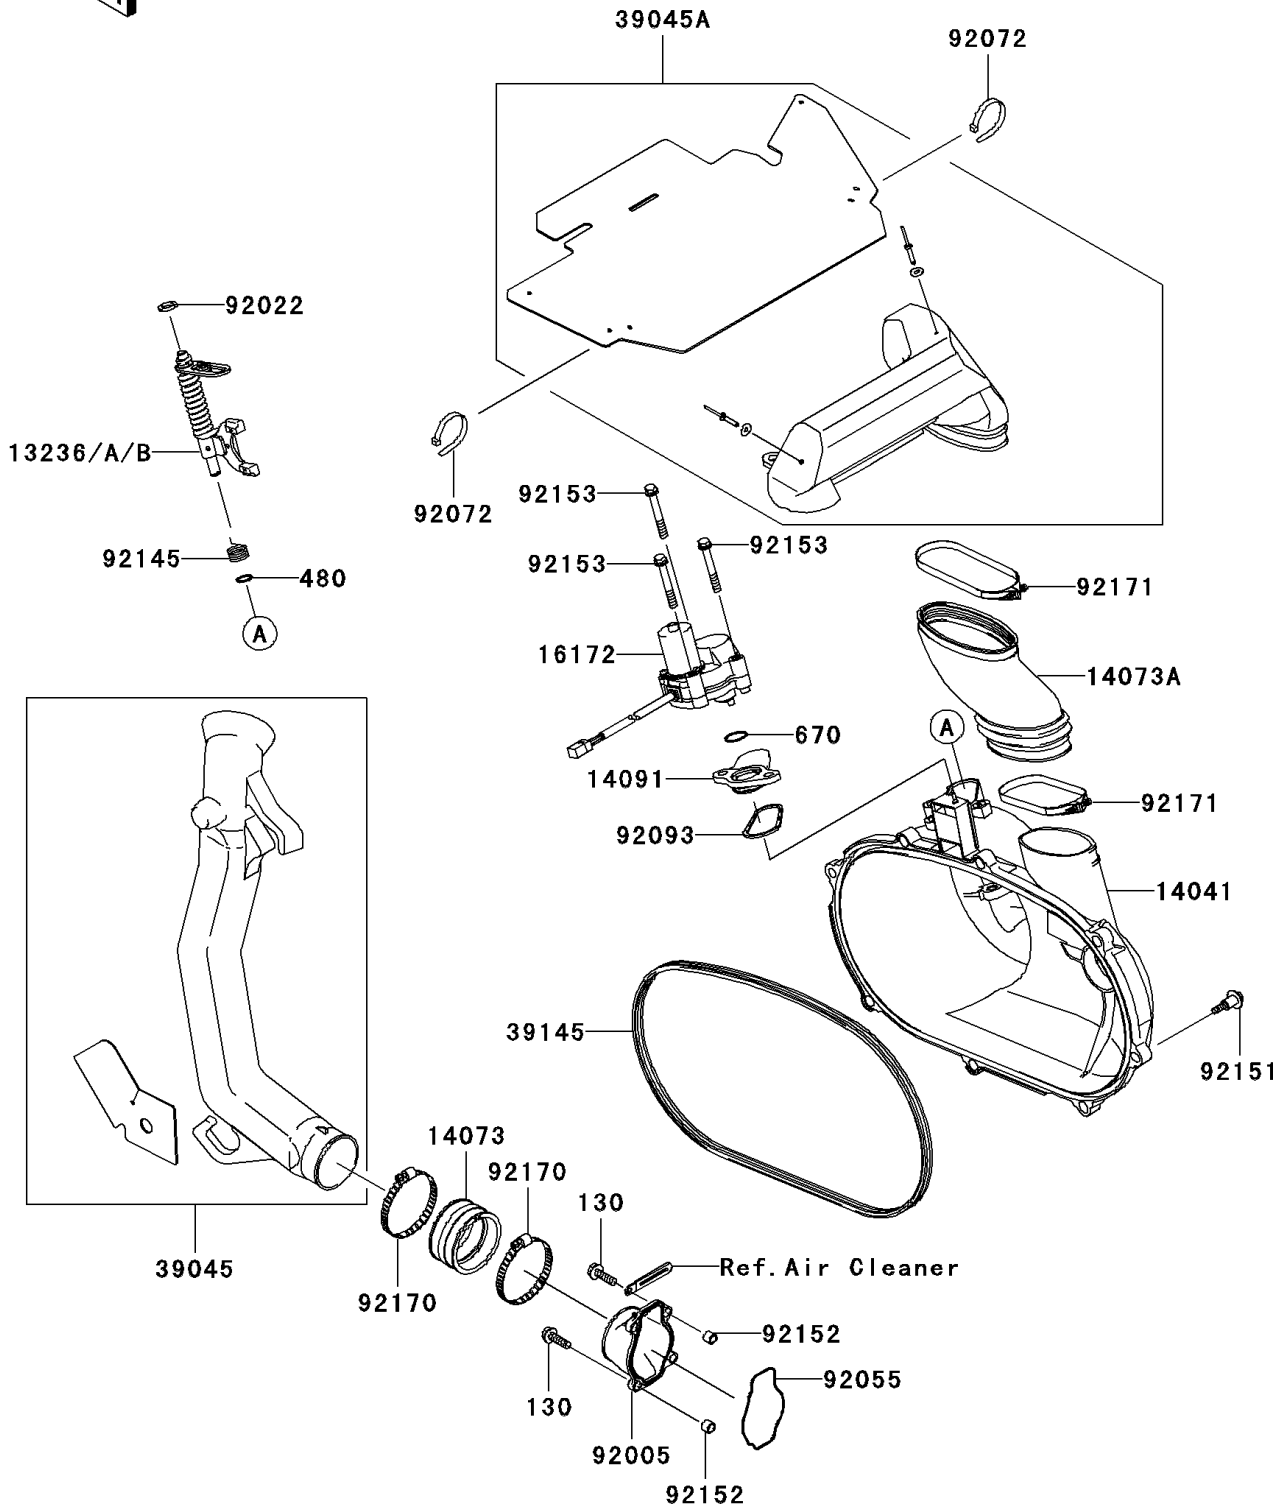

2006 Brute Force 650 4x4 Hardwoods Green HD PARTS DIAGRAM

Converter Cover

E1393

2006 Brute Force 650 4x4 Hardwoods Green HD PARTS LIST

Converter Cover

ITEM NAME	PART NUMBER	QUANTITY
BOLT-FLANGED,6X20 (Ref # 130)	130CD0620	4
CIRCLIP-TYPE-C,10MM (Ref # 480)	480J1000	1
O RING (Ref # 670)	670D3022	1
LEVER-COMP,YELLOW (Ref # 13236)	13236-0046	AR
LEVER-COMP,GREEN (Ref # 13236A)	13236-0047	AR
LEVER-COMP,PAINT LESS (Ref # 13236B)	13236-0048	1
COVER-COMP (Ref # 14041)	14041-1158	1
DUCT,JOINT (Ref # 14073)	14073-1775	1
DUCT,EXHAUST (Ref # 14073A)	14073-1792	1
COVER (Ref # 14091)	14091-1421	1
ACTUATOR (Ref # 16172)	16172-0006	1
DUCT-ASSY,SNORKEL,IN (Ref # 39045)	39045-0002	1
DUCT-ASSY,SNORKEL,EX (Ref # 39045A)	39045-1063	1
TRIM-SEAL (Ref # 39145)	39145-1135	1
FITTING (Ref # 92005)	92005-1387	1
WASHER,10.2X16X1 (Ref # 92022)	92022-1829	1
RING-O (Ref # 92055)	92055-1630	1
BAND,L=188 (Ref # 92072)	92072-1239	2
SEAL (Ref # 92093)	92093-1548	1
SPRING (Ref # 92145)	92145-1567	1
BOLT,FLANGED,6X30 (Ref # 92151)	92151-1686	8
COLLAR (Ref # 92152)	92152-1332	4
BOLT,6X47 (Ref # 92153)	92153-0678	3
CLAMP (Ref # 92170)	92170-1764	2
CLAMP (Ref # 92171)	92171-1336	2