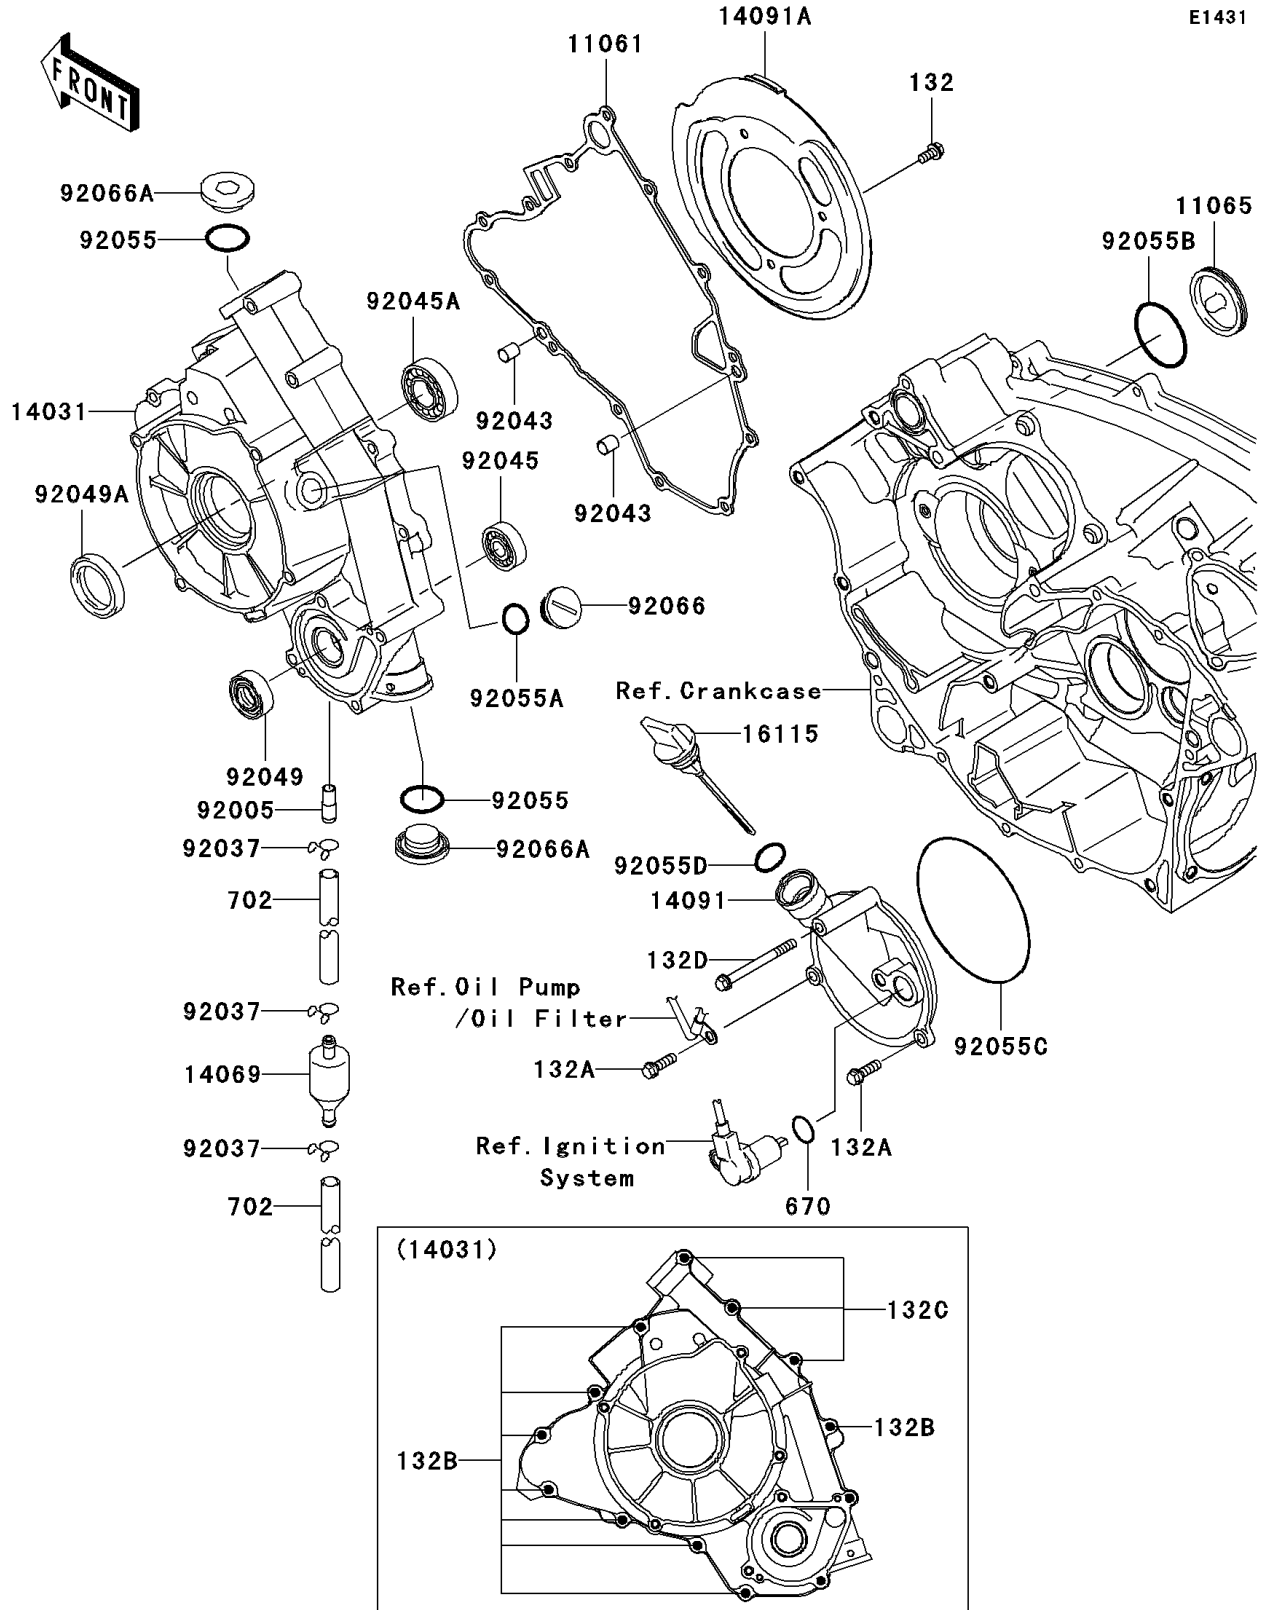

2006 Brute Force 650 4x4 Hardwoods Green HD PARTS DIAGRAM

Engine Cover(s)

2006 Brute Force 650 4x4 Hardwoods Green HD PARTS LIST

Engine Cover(s)

ITEM NAME	PART NUMBER	QUANTITY
BOLT-FLANGED-SMALL,6X12 (Ref # 132)	132BD0612	3
BOLT-FLANGED-SMALL,6X20 (Ref # 132A)	132BD0620	2
BOLT-FLANGED-SMALL,6X30 (Ref # 132B)	132BD0630	8
BOLT-FLANGED-SMALL,6X55 (Ref # 132C)	132BD0655	3
BOLT-FLANGED-SMALL,6X65 (Ref # 132D)	132BD0665	1
O RING (Ref # 670)	670D2018	1
TUBE-RUBBER,7X10X35 (Ref # 702)	702A07035	2
GASKET (Ref # 11061)	11061-1119	1
CAP (Ref # 11065)	11065-1151	1
COVER-GENERATOR (Ref # 14031)	14031-0030	1
BREATHER (Ref # 14069)	14069-1051	1
COVER (Ref # 14091)	14091-1365	1
COVER,BELT CONVERTER (Ref # 14091A)	14091-1571	1
CAP-OIL FILLER (Ref # 16115)	16115-1072	1
FITTING (Ref # 92005)	92005-1369	1
CLAMP,TUBE (Ref # 92037)	92037-147	3
PIN,6.2X8X14 (Ref # 92043)	92043-1263	2
BEARING-BALL,6901 (Ref # 92045)	92045-1246	1
BEARING-BALL (Ref # 92045A)	92045-1403	1
SEAL-OIL,SC 12X22X5 (Ref # 92049)	92049-1228	1
SEAL-OIL,HTC 28X45X7 (Ref # 92049A)	92049-1576	1
RING-O,25.7X2.4 (Ref # 92055)	92055-1136	2
RING-O,20X2 (Ref # 92055A)	92055-1146	1
RING-O,44.7X2.4 (Ref # 92055B)	92055-1279	1
RING-O,99.5X2.0 (Ref # 92055C)	92055-1632	1
RING-O,20X3 (Ref # 92055D)	92055-2185	1
PLUG,COVER (Ref # 92066)	92066-0011	1
PLUG,25X8 (Ref # 92066A)	92066-0012	2