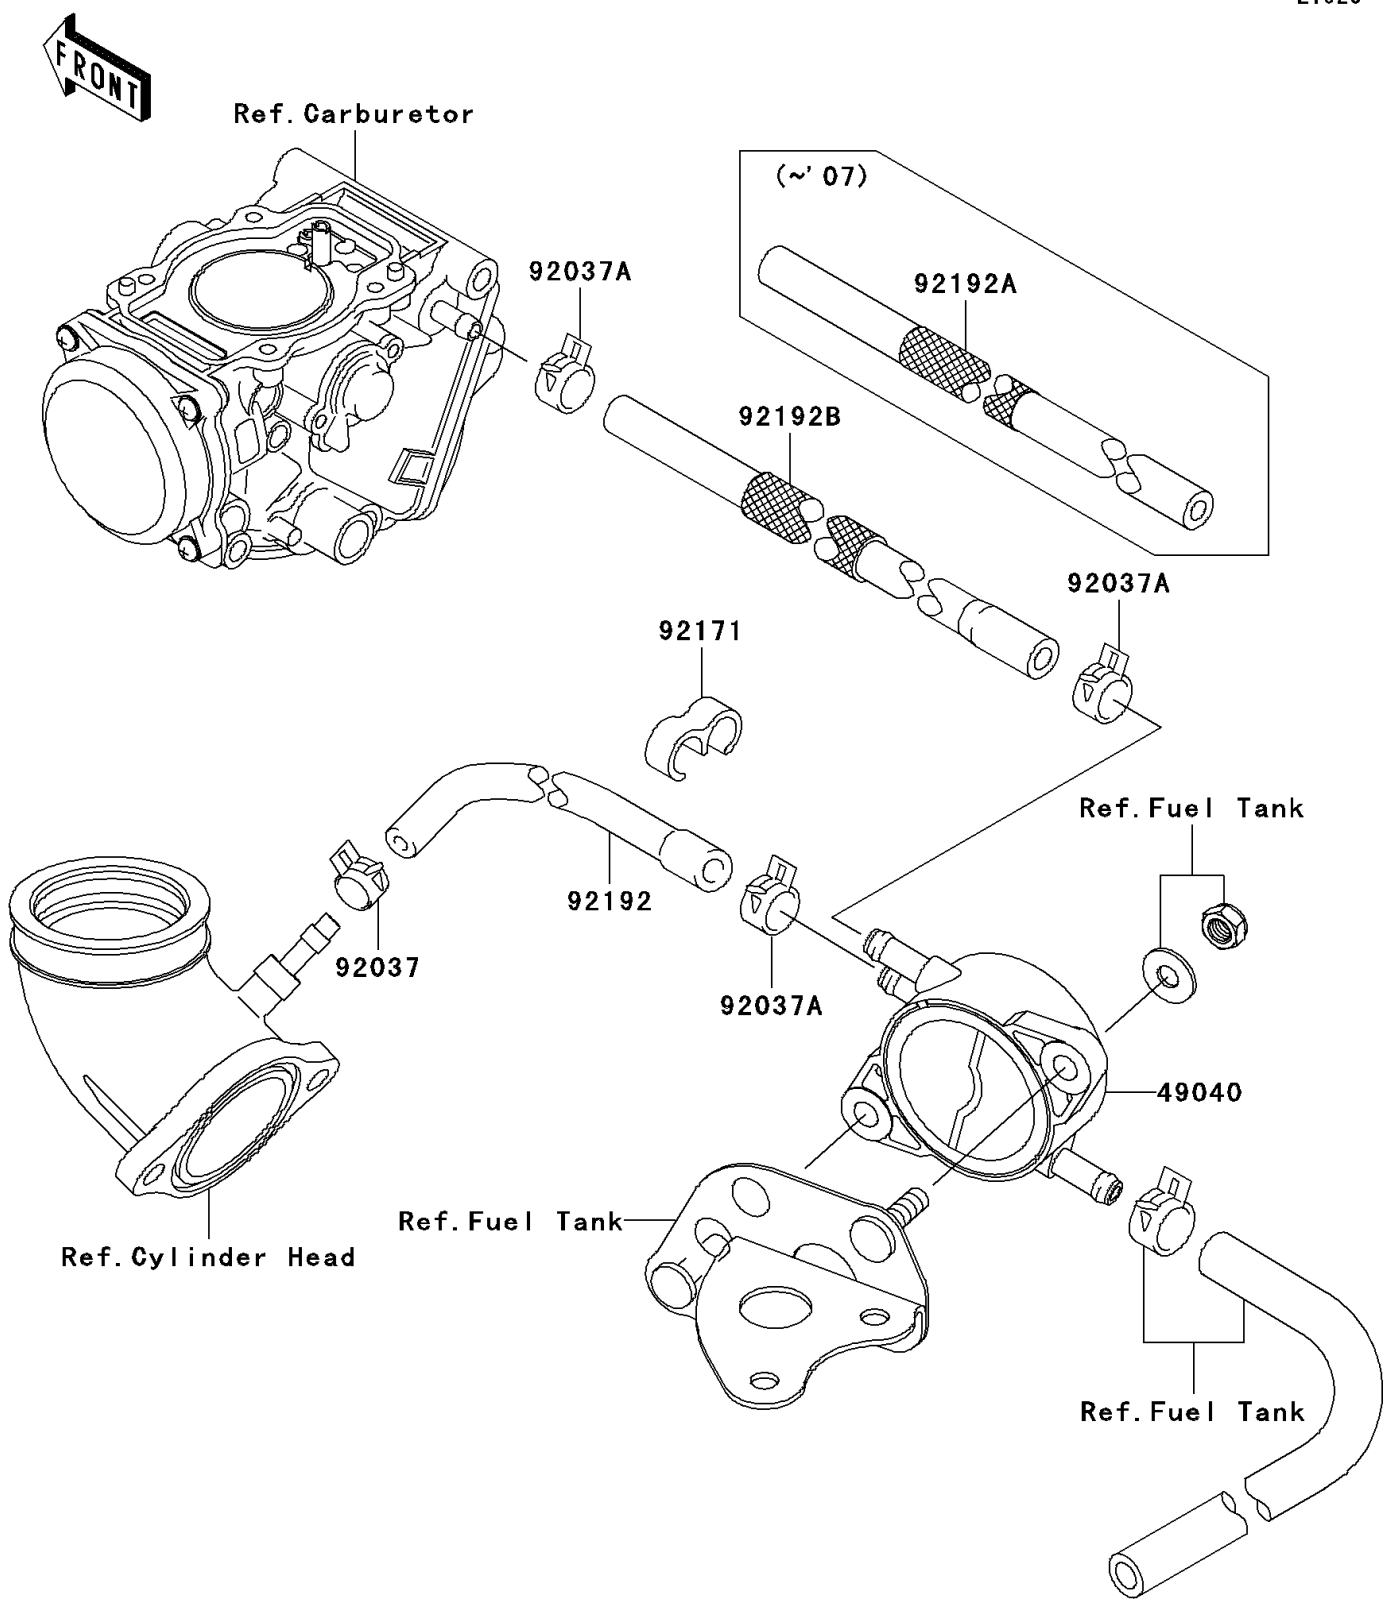

2006 Brute Force 650 4x4 Hardwoods Green HD PARTS DIAGRAM

Fuel Pump

E1520

2006 Brute Force 650 4x4 Hardwoods Green HD PARTS LIST

Fuel Pump

ITEM NAME	PART NUMBER	QUANTITY
PUMP-FUEL (Ref # 49040)	49040-0005	1
CLAMP,TUBE (Ref # 92037)	92037-1461	1
CLAMP,TUBE (Ref # 92037A)	92037-1505	3
CLAMP (Ref # 92171)	92171-1184	1
TUBE,L=330MM,BLUE STRIPE (Ref # 92192)	92192-0208	1
TUBE,5.3X10.5X340,RED STRIPE (Ref # 92192A)	92192-0209	1