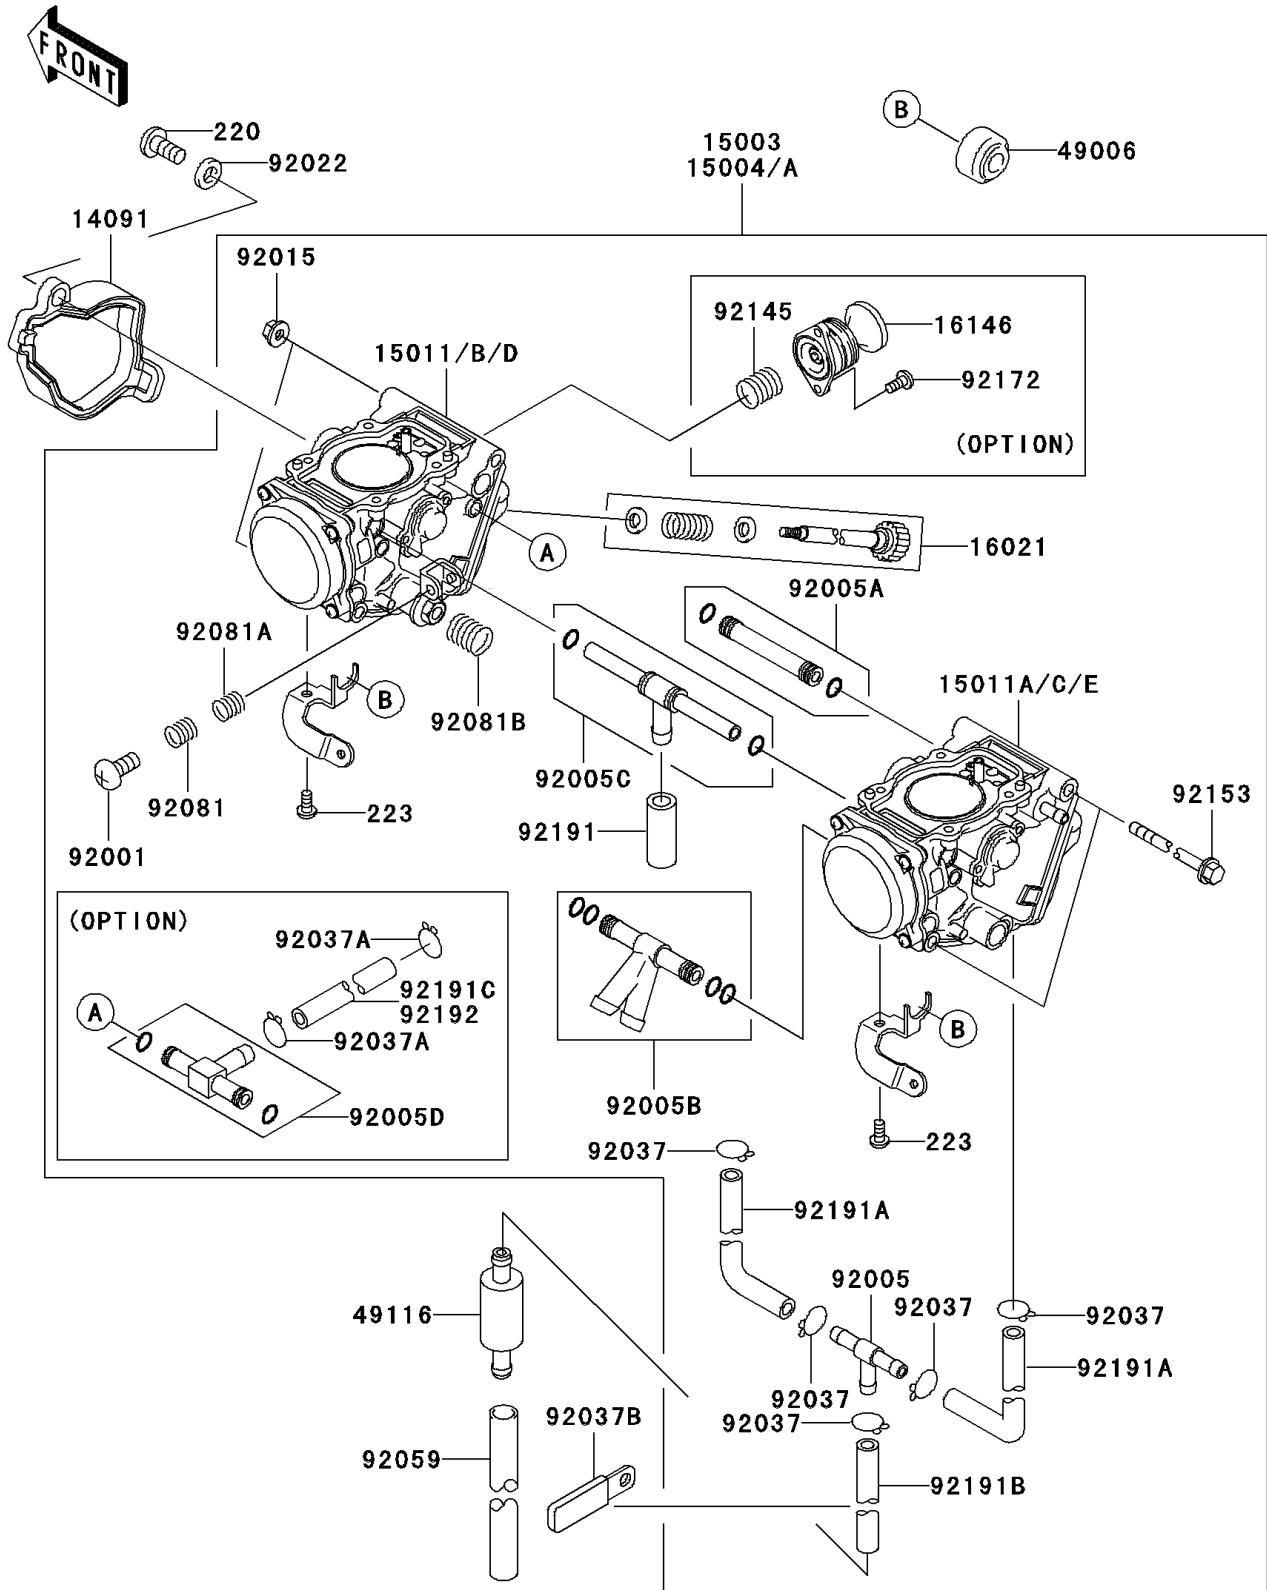

2006 Brute Force 650 4x4 Hardwoods Green HD PARTS DIAGRAM

Carburetor(US)

E1611

2006 Brute Force 650 4x4 Hardwoods Green HD PARTS LIST

Carburetor(US)

ITEM NAME	PART NUMBER	QUANTITY
COVER,THROTTLE CABLE (Ref # 14091)	14091-1196	1
CARBURETOR-ASSY (Ref # 15003)	15003-0095	1
CARBURETOR-ASSY,CVKR32 (Ref # 15004)	15004-0009	1
CARBURETOR,FR (Ref # 15011)	15011-0094	1
CARBURETOR,RR (Ref # 15011A)	15011-0095	1
CARBURETOR,FR (Ref # 15011B)	15011-0100	1
CARBURETOR,RR (Ref # 15011C)	15011-0101	1
SCREW-THROTTLE STOP (Ref # 16021)	16021-1238	1
COVER-ASSY,PRIMING (Ref # 16146)	16146-1225	1
BOOT,STARTER CABLE (Ref # 49006)	49006-1353	2
VALVE-ASSY (Ref # 49116)	49116-1126	1
BOLT,THROTTLE ADJUST (Ref # 92001)	92001-1998	1
FITTING,FUEL,T-TYPE (Ref # 92005)	92005-1112	1
FITTING (Ref # 92005A)	92005-1375	1
FITTING (Ref # 92005B)	92005-1376	1
FITTING (Ref # 92005C)	92005-1385	1
FITTING (Ref # 92005D)	92005-1393	1
SCREW-PAN-CROS,4X8 (Ref # 220)	220AA0408	1
SCREW-PAN-WS-CROS,4X8 (Ref # 223)	223AA0408	2
NUT,FLANGED,5MM (Ref # 92015)	92015-1259	2
WASHER,5.2X13X1 (Ref # 92022)	92022-1380	1
CLAMP,TUBE (Ref # 92037)	92037-1201	5
CLAMP,TUBE (Ref # 92037A)	92037-1201	2
CLAMP,L=45 (Ref # 92037B)	92037-1539	1
TUBE,7X10X100 (Ref # 92059)	92059-1736	1
SPRING (Ref # 92081)	92081-1620	1
SPRING,THROTTLE ADJUST LWR (Ref # 92081A)	92081-1621	1
SPRING,THROTTLE ADJUST CNT (Ref # 92081B)	92081-1622	1
SPRING,PRIMING (Ref # 92145)	92145-1451	1

2006 Brute Force 650 4x4 Hardwoods Green HD PARTS LIST

Carburetor(US)

ITEM NAME	PART NUMBER	QUANTITY
BOLT,5X143 (Ref # 92153)	92153-1068	2
SCREW (Ref # 92172)	92172-0230	2
TUBE,7X11X25 (Ref # 92191)	92191-1672	1
TUBE,4.5X8X65 (Ref # 92191A)	92191-1673	2
TUBE,4.5X8X420 (Ref # 92191B)	92191-1674	1
TUBE,4.5X8.5X35 (Ref # 92191C)	92191-1676	1