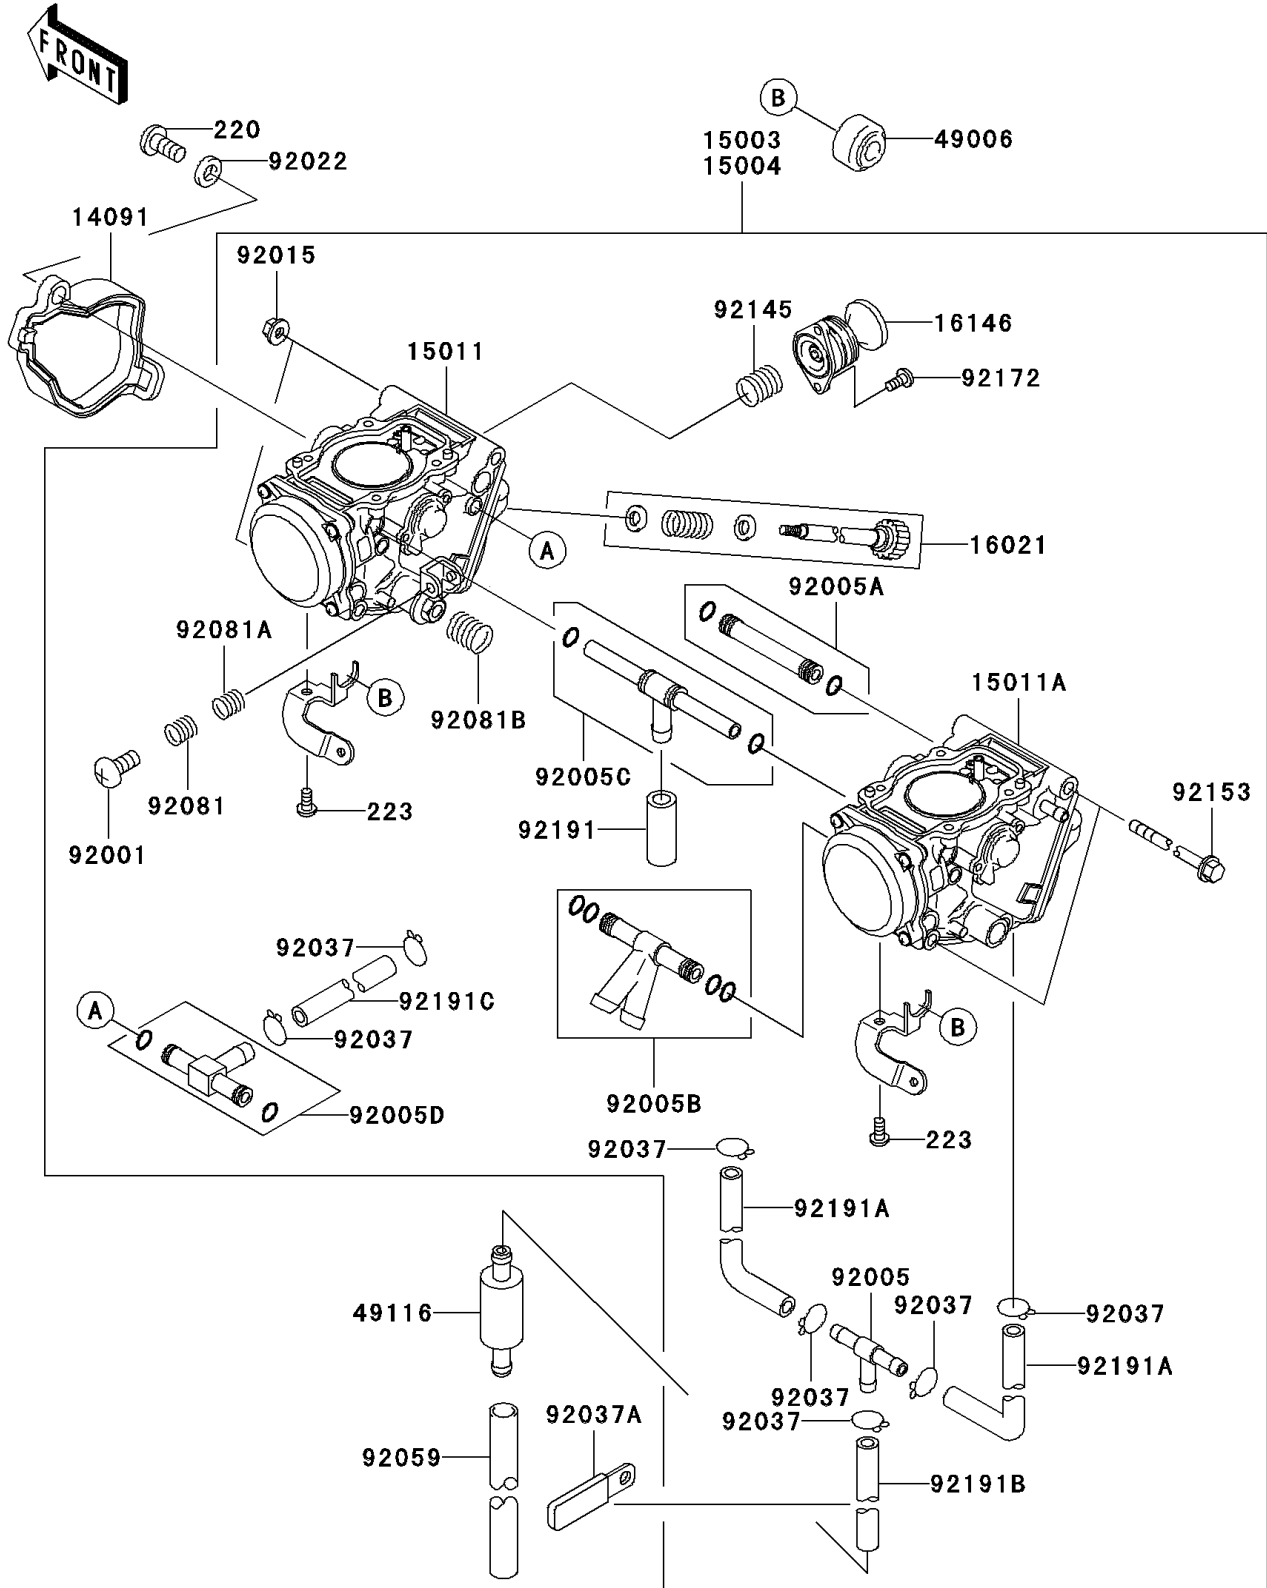

# 2006 Brute Force 650 4x4 Hardwoods Green HD PARTS DIAGRAM

Carburetor(E6F/E7F)(CN)

E1611A

## 2006 Brute Force 650 4x4 Hardwoods Green HD PARTS LIST

Carburetor(E6F/E7F)(CN)

ITEM NAME	PART NUMBER	QUANTITY
COVER,THROTTLE CABLE (Ref # 14091)	14091-1196	1
CARBURETOR-ASSY (Ref # 15003)	15003-0071	1
CARBURETOR,FR (Ref # 15011)	15011-0094	1
CARBURETOR,RR (Ref # 15011A)	15011-0095	1
SCREW-THROTTLE STOP (Ref # 16021)	16021-1238	1
COVER-ASSY,PRIMING (Ref # 16146)	16146-1225	1
BOOT,STARTER CABLE (Ref # 49006)	49006-1353	2
VALVE-ASSY (Ref # 49116)	49116-1126	1
BOLT,THROTTLE ADJUST (Ref # 92001)	92001-1998	1
FITTING,FUEL,T-TYPE (Ref # 92005)	92005-1112	1
FITTING (Ref # 92005A)	92005-1375	1
FITTING (Ref # 92005B)	92005-1376	1
FITTING (Ref # 92005C)	92005-1385	1
FITTING (Ref # 92005D)	92005-1393	1
NUT,FLANGED,5MM (Ref # 92015)	92015-1259	2
WASHER,5.2X13X1 (Ref # 92022)	92022-1380	1
CLAMP,TUBE (Ref # 92037)	92037-1201	7
CLAMP,L=45 (Ref # 92037A)	92037-1539	1
TUBE,7X10X100 (Ref # 92059)	92059-1736	1
SPRING (Ref # 92081)	92081-1620	1
SPRING,THROTTLE ADJUST LWR (Ref # 92081A)	92081-1621	1
SCREW-PAN-CROS,4X8 (Ref # 220)	220AA0408	1
SCREW-PAN-WS-CROS,4X8 (Ref # 223)	223AA0408	2
SPRING,THROTTLE ADJUST CNT (Ref # 92081B)	92081-1622	1
SPRING,PRIMING (Ref # 92145)	92145-1451	1
BOLT,5X143 (Ref # 92153)	92153-1068	2
SCREW (Ref # 92172)	92172-0230	2
TUBE,7X11X25 (Ref # 92191)	92191-1672	1
TUBE,4.5X8X65 (Ref # 92191A)	92191-1673	2

## 2006 Brute Force 650 4x4 Hardwoods Green HD PARTS LIST

Carburetor(E6F/E7F)(CN)

ITEM NAME	PART NUMBER	QUANTITY
TUBE,4.5X8X420 (Ref # 92191B)	92191-1674	1
TUBE,4.5X8.5X35 (Ref # 92191C)	92191-1676	1